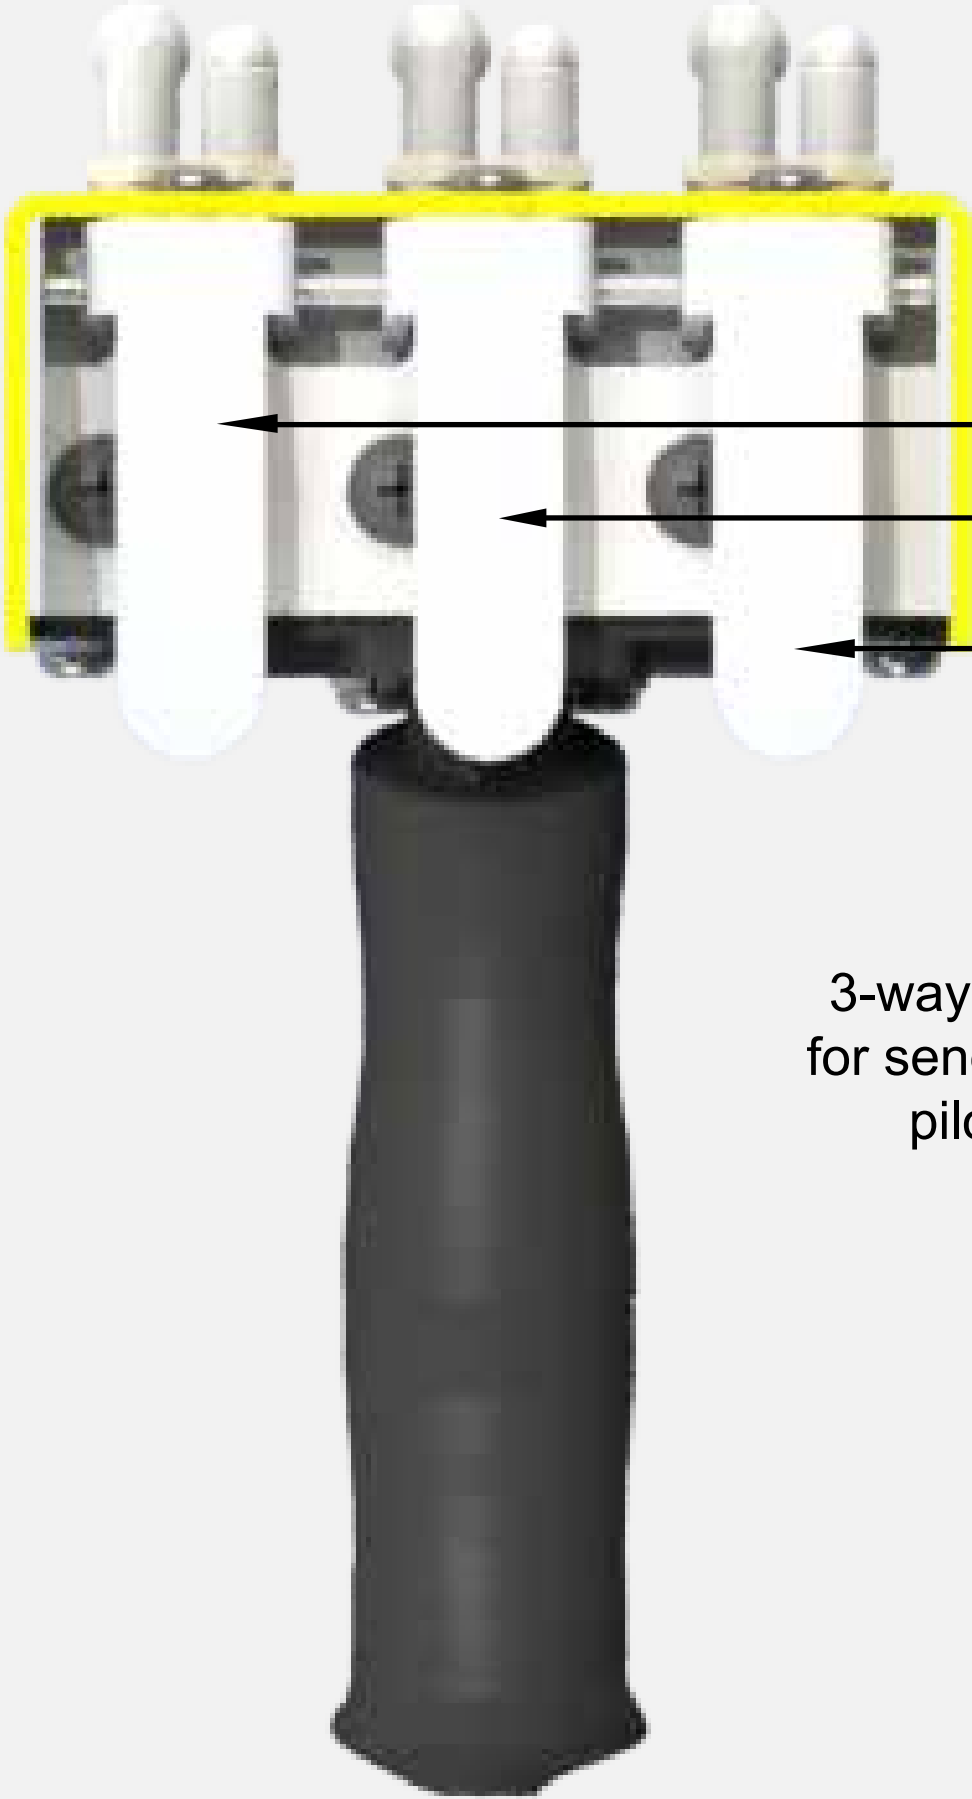

BPA9444 Series Pneumatic Control Handle

3-way valves used
for sending common
pilot signals