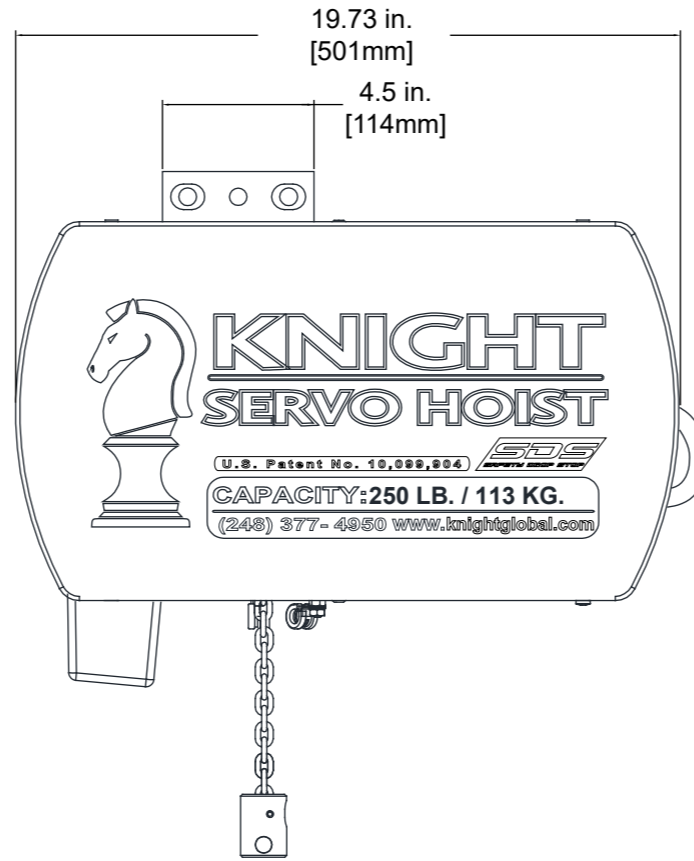

KSHS Series Safety Drop Stop "SDS" Servo Hoists

KSH250S-2401
KSH500S-2401

Product Weight: 100 lbs [45.5kg]

KSH350S-2401
KSH750S-2401
KSH1000S-2401

Product Weight: 130 lbs [59kg]