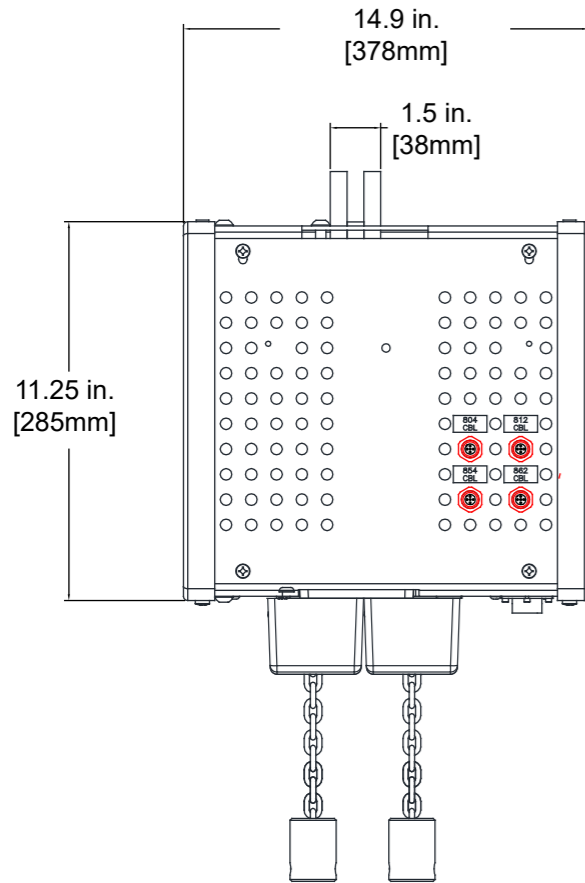

KSHS Series Safety Drop Stop "SDS" Servo Hoists

KSH250S-2401
KSH500S-2401

Product Weight: 100 lbs [45.5kg]

KSH350S-2401
KSH750S-2401
KSH1000S-2401

Product Weight: 130 lbs [59kg]