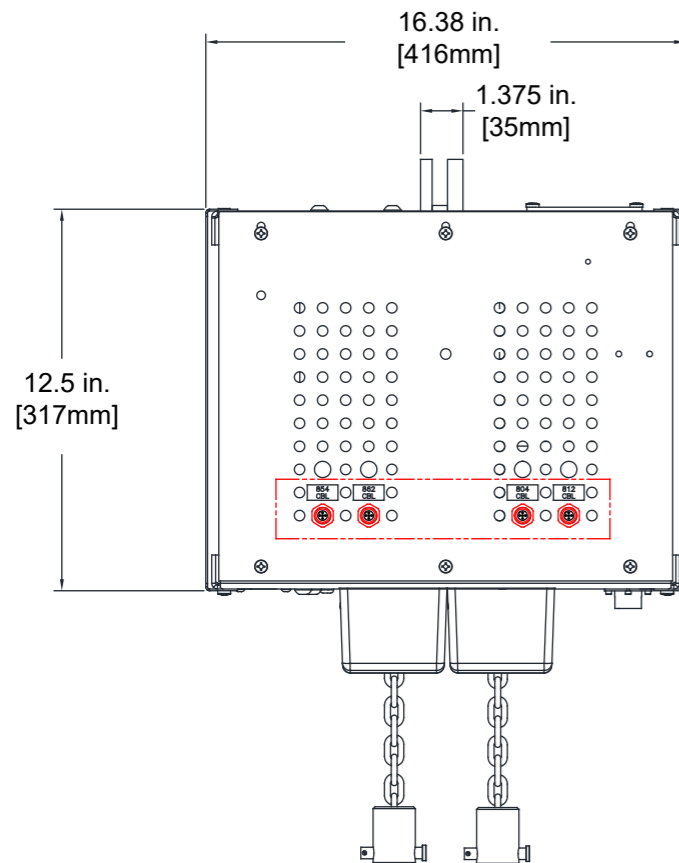

KSHS Series Safety Drop Stop "SDS" Servo Hoists

KSH250S-2401
KSH500S-2401

Product Weight: 100 lbs [45.5kg]

KSH350S-2401
KSH750S-2401
KSH1000S-2401

Product Weight: 130 lbs [59kg]