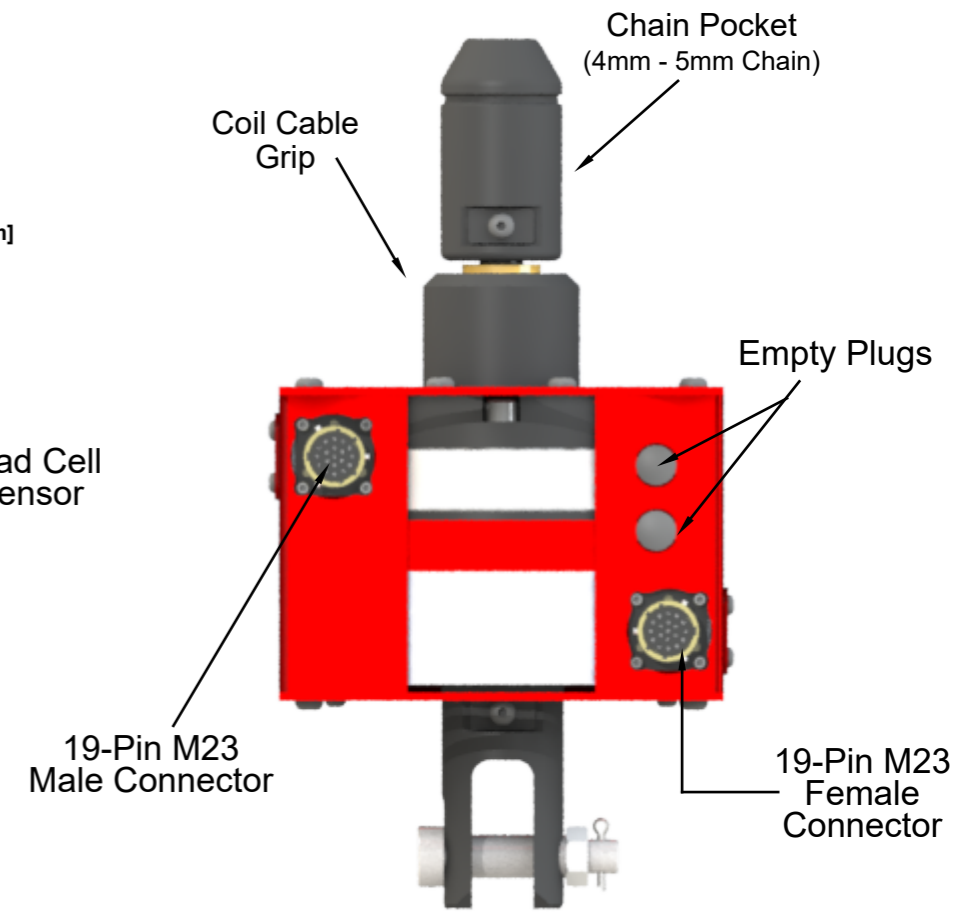

KLCA1004 (LMM) Load Monitoring Module w/ Pass Through

KLCA1004-750 Specifications

- System Capacity: Up to 500 lbs. [226kg]
- 750 lb. Sourcing Load Monitoring Module
- 750 lb. Load Cell with Integral Amplifier

KLCA1004-2000 Specifications

- System Capacity: Up to 1,500 lbs. [680kg]
- 2,000 lb. Sourcing Load Monitoring Module
- 2,000 lb. Load Cell with Integral Amplifier