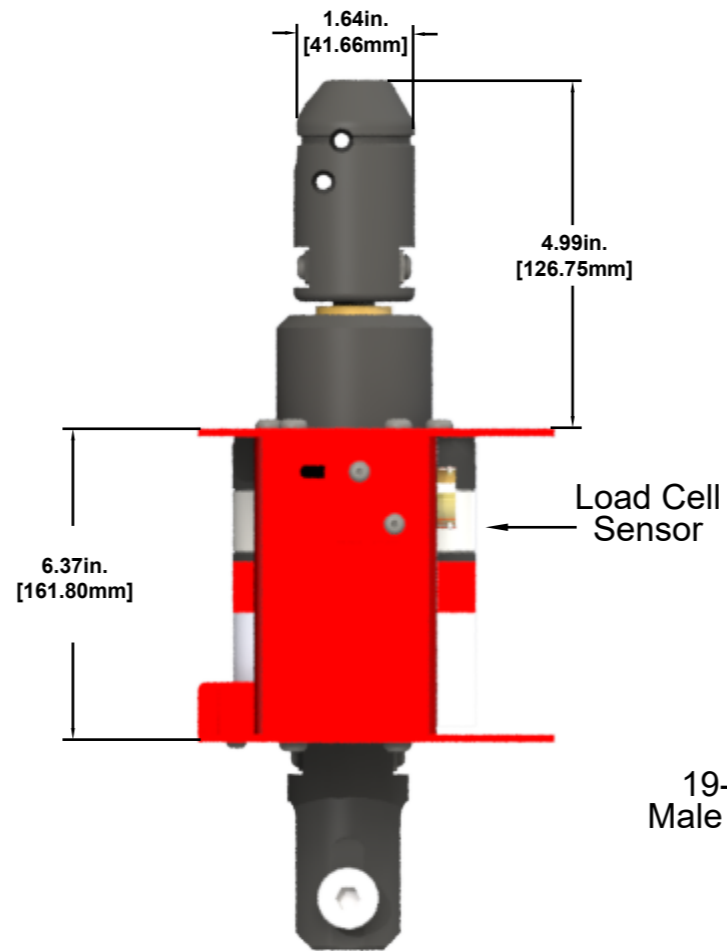

KLCA1004 (LMM) Load Monitoring Module w/ Pass Through

KLCA1004-750 Specifications

- System Capacity: Up to 500 lbs. [226kg]
- 750 lb. Sourcing Load Monitoring Module
- 750 lb. Load Cell with Integral Amplifier

KLCA1004-2000 Specifications

- System Capacity: Up to 1,500 lbs. [680kg]
- 2,000 lb. Sourcing Load Monitoring Module
- 2,000 lb. Load Cell with Integral Amplifier