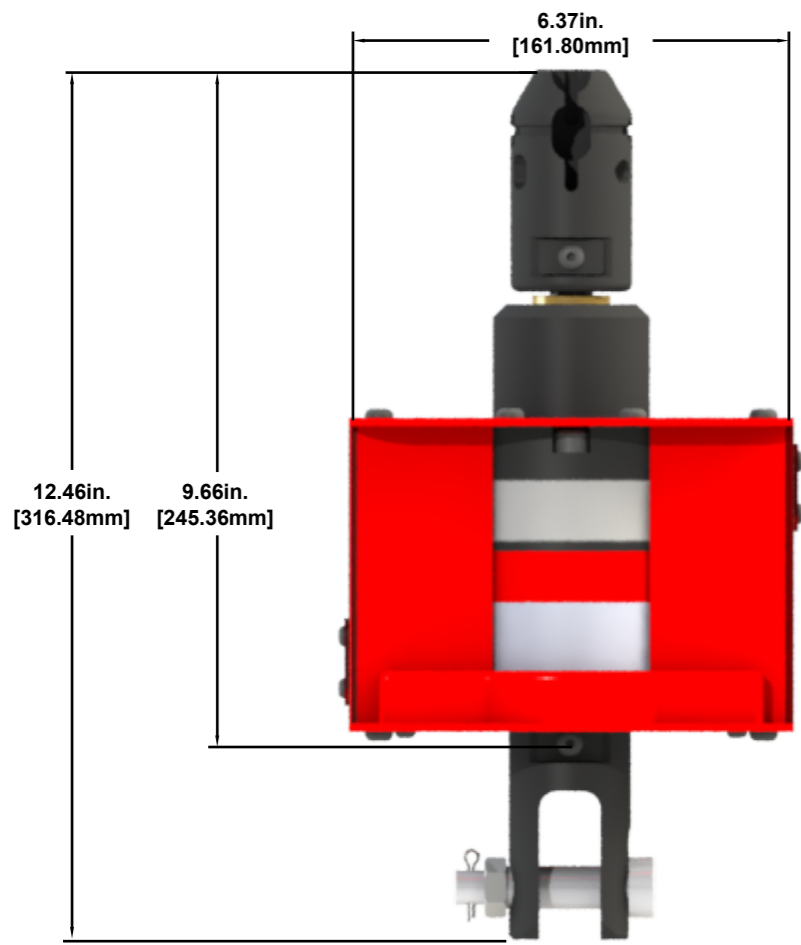

KLCA1004 (LMM) Load Monitoring Module w/ Pass Through

KLCA1004-750 Specifications

- System Capacity: Up to 500 lbs. [226kg]
- 750 lb. Sourcing Load Monitoring Module
- 750 lb. Load Cell with Integral Amplifier

KLCA1004-2000 Specifications

- System Capacity: Up to 1,500 lbs. [680kg]
- 2,000 lb. Sourcing Load Monitoring Module
- 2,000 lb. Load Cell with Integral Amplifier