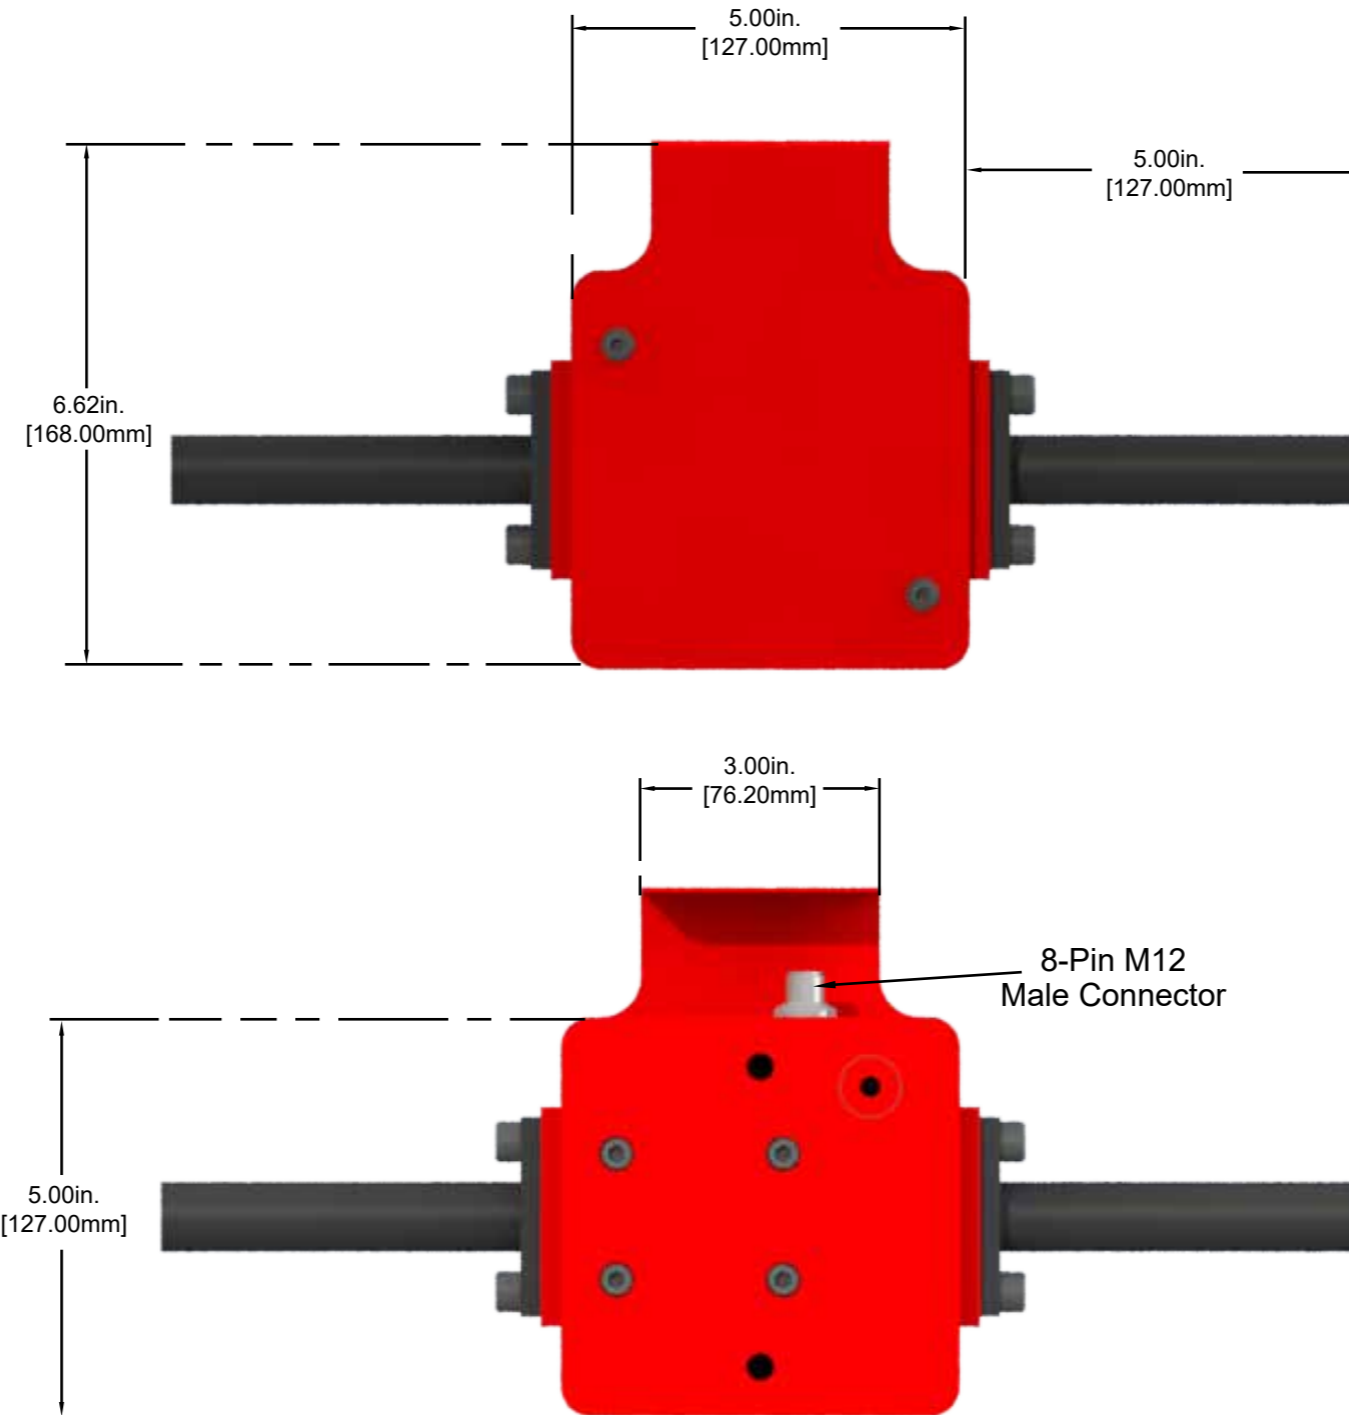

# KCA1071 Load Cell Fixture Handle

## KCA1071 Specifications

- System Capacity: Up to 500 lbs. [226kg]
- 500 lb. Load Cell with Amplifier
- Handle Force Response: 1.5 lbs. [0.68kg]