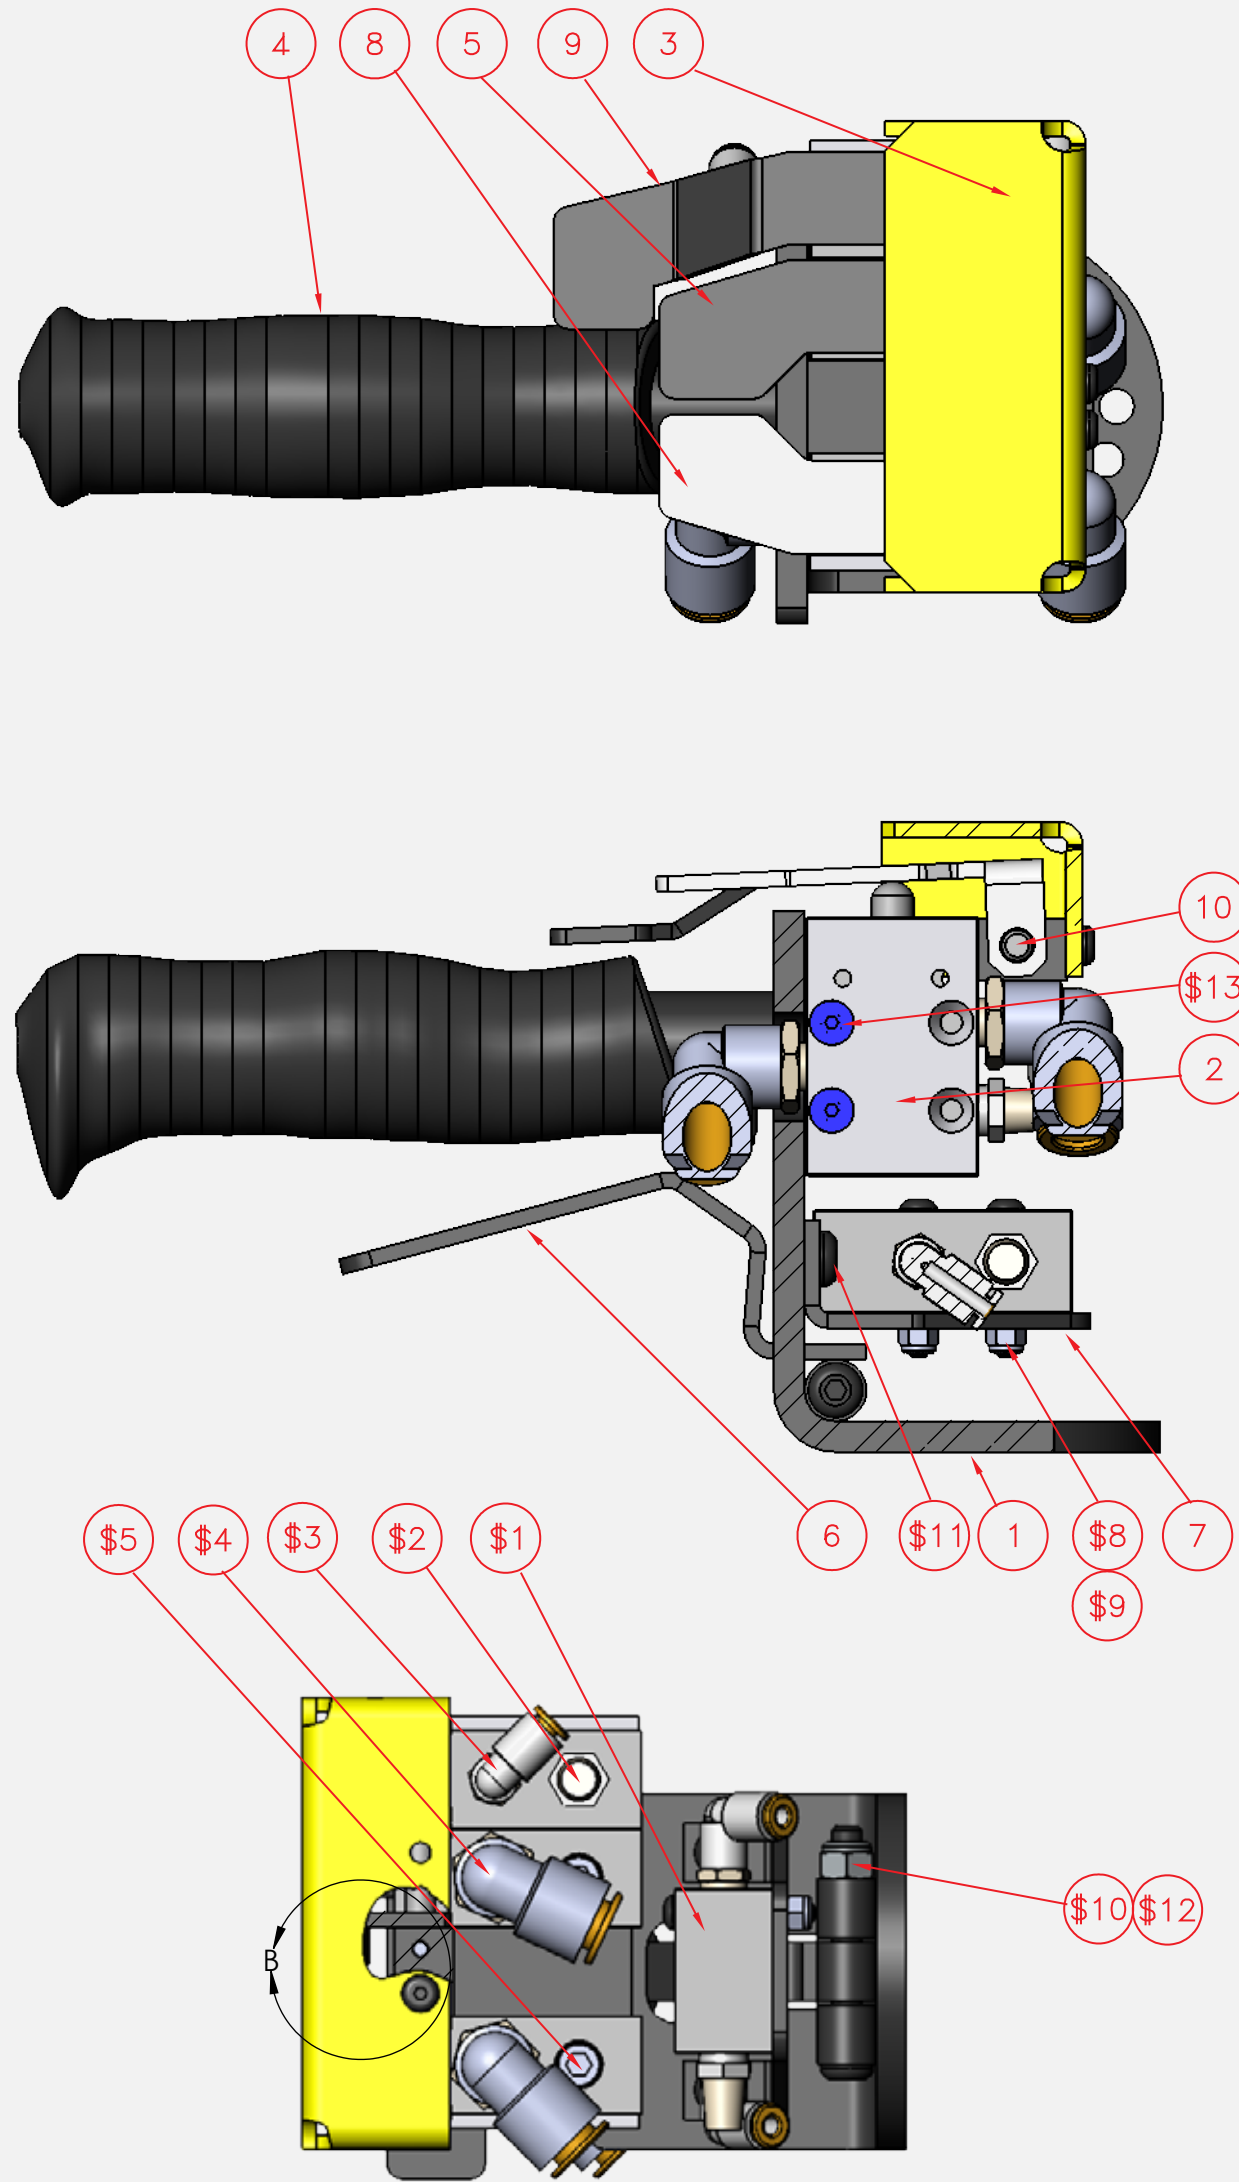

GMBPTA9430 (#ARZ86241L) Pneumatic Handle with Pneumatic Trigger

Ref #	Qty #	Knight Part #	ARZ Part #	Description
\$14	2	9613K14	ARZ86266	5/32" NYLON BALL
\$13	2	#8-32 X 1 1/4" LG	N/A	FHCS
\$12	1	1/4-20 X 2" LG	N/A	BHCS
\$11	2	1/4-20 X 3/8 LG	N/A	BHCS
\$10	3	1/4-20	N/A	NYLOK NUT
\$9	2	M4	N/A	NYLOK NUT
\$8	2	M4X0.7 x 30mm LG	N/A	BHCS
\$7	2	#8-32 X 2" LG	N/A	FHCS
\$6	2	#8-32 X 3/8 LG	N/A	BHCS
\$5	2	1501-2	ARZ86272	BLACK PIPE PLUG 1/8
\$4	3	KQ2L10-01S	ARZ86273	MALE ELBOW 10mm OD1/8 NPT
\$3	4	KQ2L04-01S	ARZ86265	MALE ELBOW 4mm OD1/8 NPT
\$2	3	P18	ARZ86264	NEUMATICS MUFFLER 1/8 NPT
\$1	4	VM430-F01-00	ARZ86263	SMC VALVE
10	1	GMBPD1113-3.5	ARZ86274	LEVER PIN
9	1	GMBPD1107	ARZ86269	LEFT HAND OUTER LEVER
8	1	GMBPD1104	ARZ86261	RIGHT HAND INNER LEVER
7	1	GMBPD1109	ARZ86276	TRIGGER VALVE MNT. BRACKET
6	1	GMBPD1108	ARZ86277	TRIGGER LEVER
5	1	GMBPD1105	ARZ86267	LEFT HAND INNER LEVER
4	1	BPD1125	ARZ86260	7/8" DIA MOLDED ERGO GRIP
3	1	GMBPD1111	ARZ86275	3 BUTTON GUARD
2	2	GMBPD1102	ARZ86257	PNEUMATIC SPACER
1	1	GMBPD1100	ARZ86256	HANDLE BRACKET