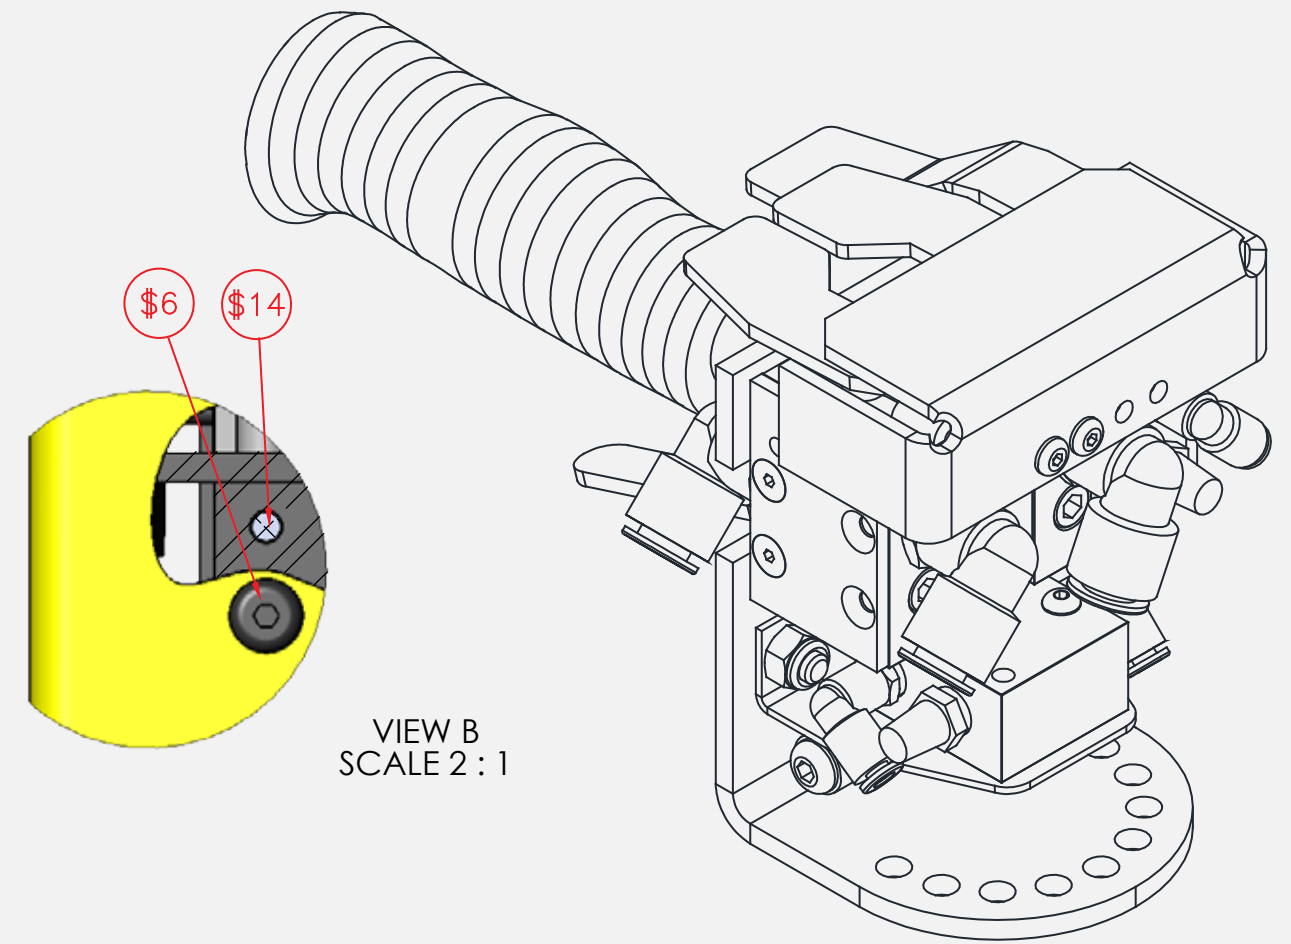

GMBPTA9430 (#ARZ86241L) Pneumatic Handle with Pneumatic Trigger

Ref #	Qty #	Knight Part #	ARZ Part #	Description
\$14	2	9613K14	ARZ86266	5/32" NYLON BALL
\$13	2	#8-32 X 1 1/4" LG	N/A	FHCS
\$12	1	1/4-20 X 2" LG	N/A	BHCS
\$11	2	1/4-20 X 3/8 LG	N/A	BHCS
\$10	3	1/4-20	N/A	NYLOK NUT
\$9	2	M4	N/A	NYLOK NUT
\$8	2	M4X0.7 x 30mm LG	N/A	BHCS
\$7	2	#8-32 X 2" LG	N/A	FHCS
\$6	2	#8-32 X 3/8 LG	N/A	BHCS
\$5	2	1501-2	ARZ86272	BLACK PIPE PLUG 1/8
\$4	3	KQ2L10-01S	ARZ86273	MALE ELBOW 10mm OD1/8 NPT
\$3	4	KQ2L04-01S	ARZ86265	MALE ELBOW 4mm OD1/8 NPT
\$2	3	P18	ARZ86264	NEUMATICS MUFFLER 1/8 NPT
\$1	4	VM430-F01-00	ARZ86263	SMC VALVE
10	1	GMBPD1113-3.5	ARZ86274	LEVER PIN
9	1	GMBPD1107	ARZ86269	LEFT HAND OUTER LEVER
8	1	GMBPD1104	ARZ86261	RIGHT HAND INNER LEVER
7	1	GMBPD1109	ARZ86276	TRIGGER VALVE MNT. BRACKET
6	1	GMBPD1108	ARZ86277	TRIGGER LEVER
5	1	GMBPD1105	ARZ86267	LEFT HAND INNER LEVER
4	1	BPD1125	ARZ86260	7/8" DIA MOLDED ERGO GRIP
3	1	GMBPD1111	ARZ86275	3 BUTTON GUARD
2	2	GMBPD1102	ARZ86257	PNEUMATIC SPACER
1	1	GMBPD1100	ARZ86256	HANDLE BRACKET