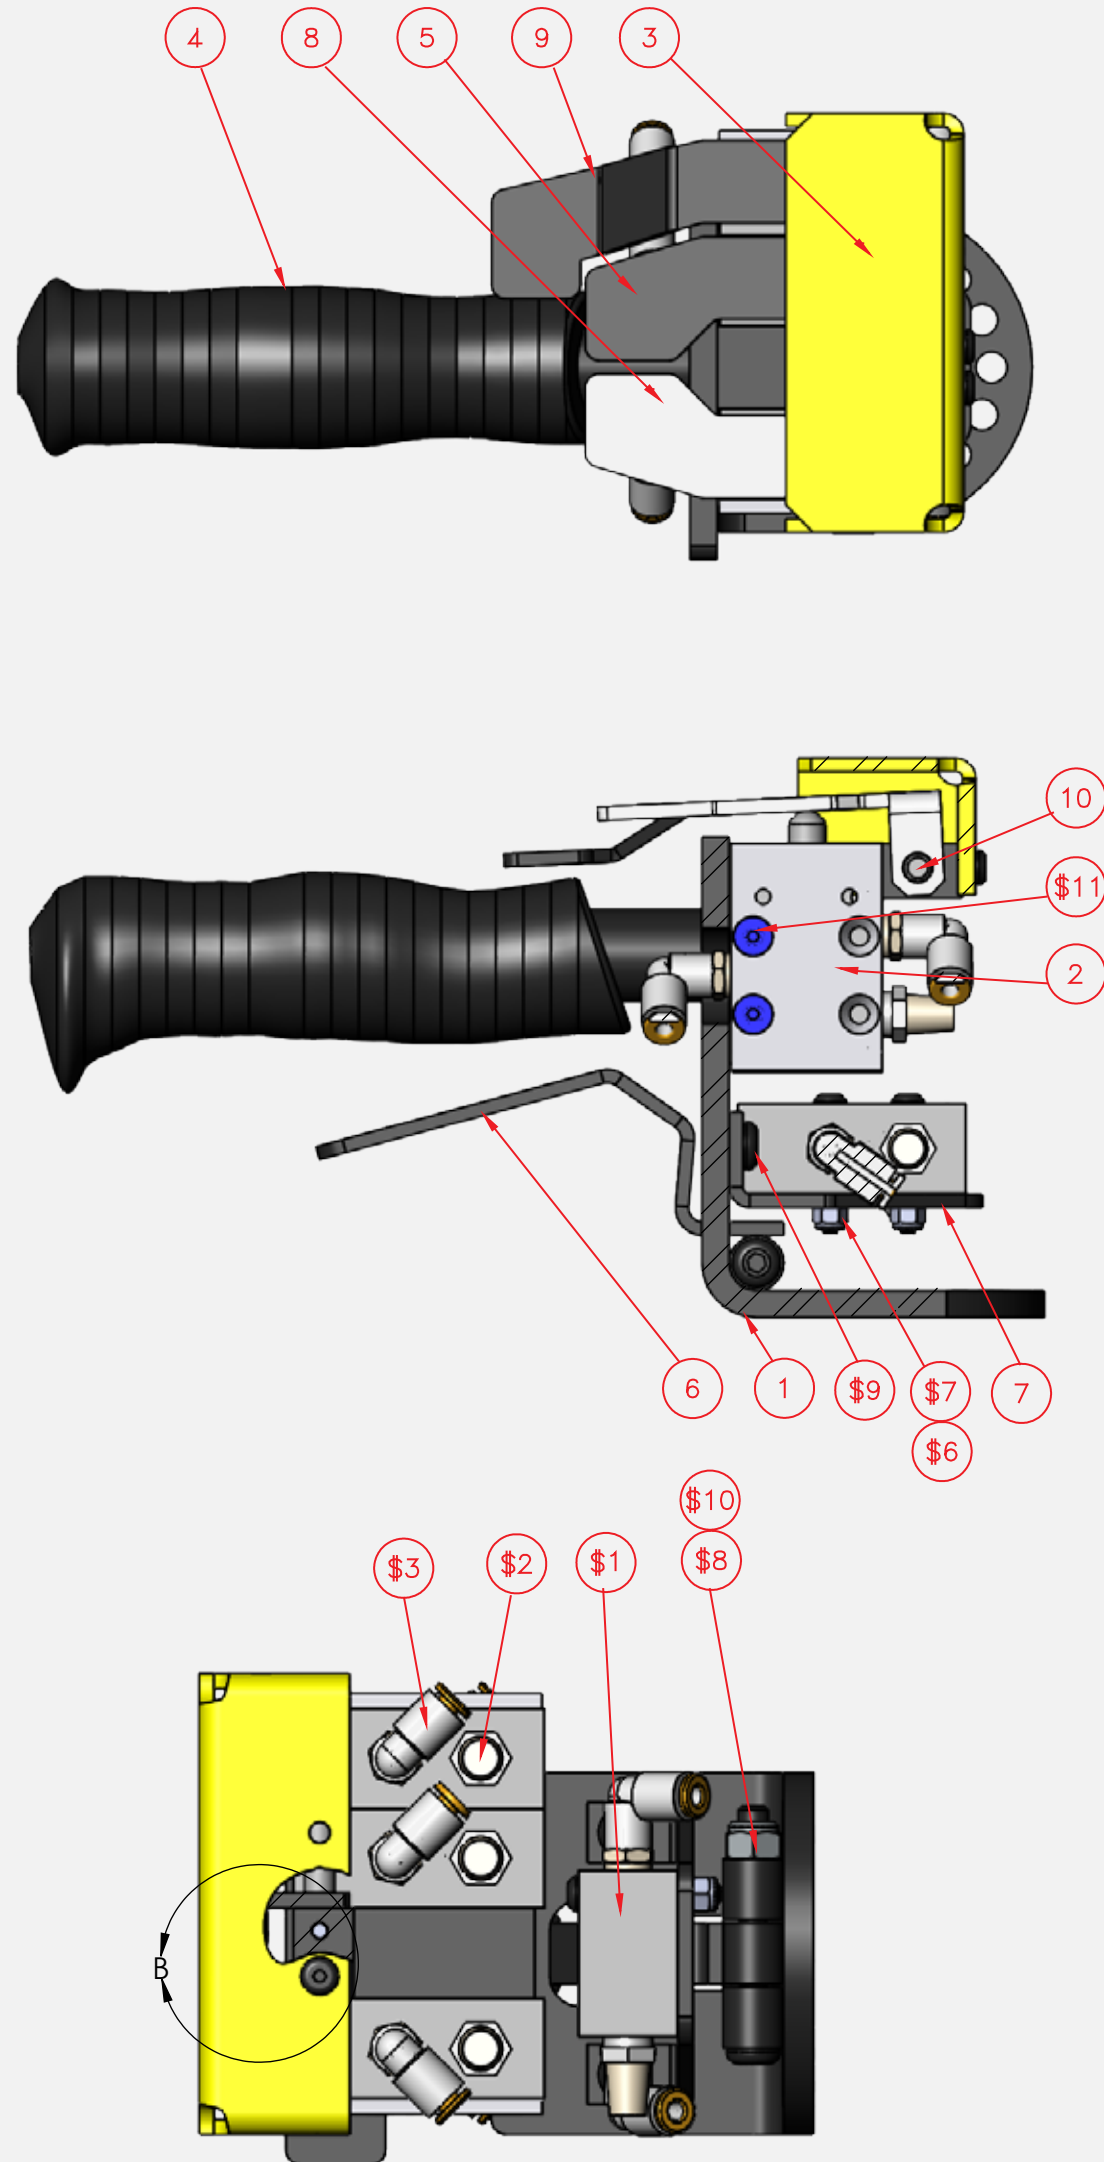

# GMBPTA9410 (#ARZ86240L) Pneumatic Control Handle with Pneumatic Trigger

Ref #	Qty #	Knight Part #	ARZ Part #	Description
\$12	2	9613K14	ARZ86266	5/32" NYLON BALL
\$11	2	#8-32 X 1 1/4" LG	N/A	FHCS
\$10	1	1/4-20 X 2" LG	N/A	BHCS
\$9	2	1/4-20 X 3/8 LG	N/A	BHCS
\$8	3	1/4-20	N/A	NYLOK NUT
\$7	2	M4	N/A	NYLOK NUT
\$6	2	M4X0.7 x 30mm LG	N/A	BHCS
\$5	2	#8-32 X 2" LG	N/A	FHCS
\$4	2	#8-32 X 3/8 LG	N/A	BHCS
\$3	8	KQ2L04-01S	ARZ86265	MALE ELBOW 4mm OD1/8 NPT
\$2	4	P18	ARZ86264	NEUMATICS MUFFLER 1/8 NPT
\$1	4	VM430-F01-00	ARZ86263	SMC VALVE
10	1	GMBPD1113-2.75	ARZ86262	LEVER PIN
9	1	GMBPD1107	ARZ86269	LEFT HAND OUTER LEVER
8	1	GMBPD1104	ARZ86261	RIGHT HAND INNER LEVER
7	1	GMBPD1109	ARZ86276	TRIGGER VALVE MNT. BRACKET
6	1	GMBPD1108	ARZ86277	TRIGGER LEVER
5	1	GMBPD1105	ARZ86267	LEFT HAND INNER LEVER
4	1	BPD1125	ARZ86260	7/8" DIA MOLDED ERGO GRIP
3	1	GMBPD1111	ARZ86275	3 BUTTON GUARD
2	2	GMBPD1102	ARZ86257	PNEUMATIC SPACER
1	1	GMBPD1100	ARZ86256	HANDLE BRACKET