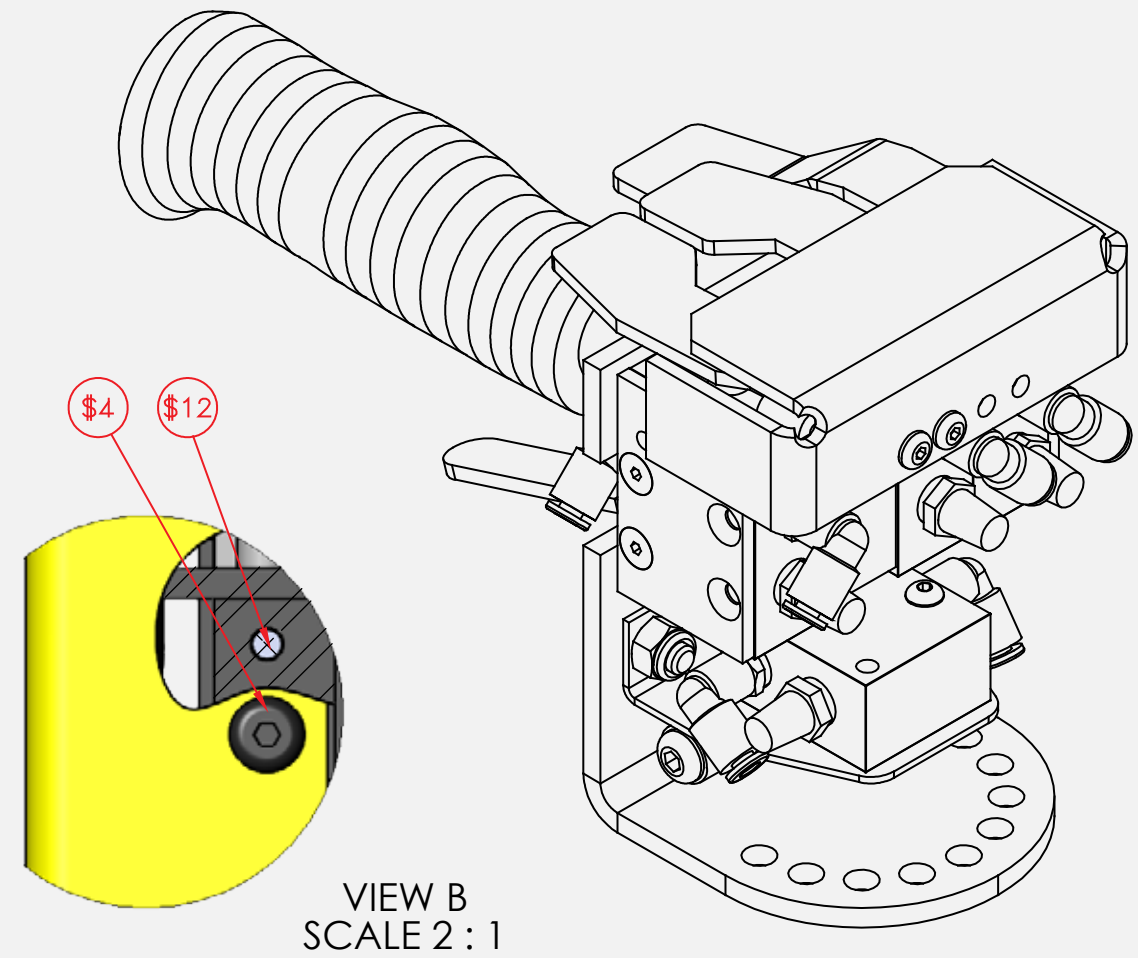

# GMBPTA9410 (#ARZ86240L) Pneumatic Control Handle with Pneumatic Trigger

Ref #	Qty #	Knight Part #	ARZ Part #	Description
\$12	2	9613K14	ARZ86266	5/32" NYLON BALL
\$11	2	#8-32 X 1 1/4" LG	N/A	FHCS
\$10	1	1/4-20 X 2" LG	N/A	BHCS
\$9	2	1/4-20 X 3/8 LG	N/A	BHCS
\$8	3	1/4-20	N/A	NYLOK NUT
\$7	2	M4	N/A	NYLOK NUT
\$6	2	M4X0.7 x 30mm LG	N/A	BHCS
\$5	2	#8-32 X 2" LG	N/A	FHCS
\$4	2	#8-32 X 3/8 LG	N/A	BHCS
\$3	8	KQ2L04-01S	ARZ86265	MALE ELBOW 4mm OD1/8 NPT
\$2	4	P18	ARZ86264	NEUMATICS MUFFLER 1/8 NPT
\$1	4	VM430-F01-00	ARZ86263	SMC VALVE
10	1	GMBPD1113-2.75	ARZ86262	LEVER PIN
9	1	GMBPD1107	ARZ86269	LEFT HAND OUTER LEVER
8	1	GMBPD1104	ARZ86261	RIGHT HAND INNER LEVER
7	1	GMBPD1109	ARZ86276	TRIGGER VALVE MNT. BRACKET
6	1	GMBPD1108	ARZ86277	TRIGGER LEVER
5	1	GMBPD1105	ARZ86267	LEFT HAND INNER LEVER
4	1	BPD1125	ARZ86260	7/8" DIA MOLDED ERGO GRIP
3	1	GMBPD1111	ARZ86275	3 BUTTON GUARD
2	2	GMBPD1102	ARZ86257	PNEUMATIC SPACER
1	1	GMBPD1100	ARZ86256	HANDLE BRACKET