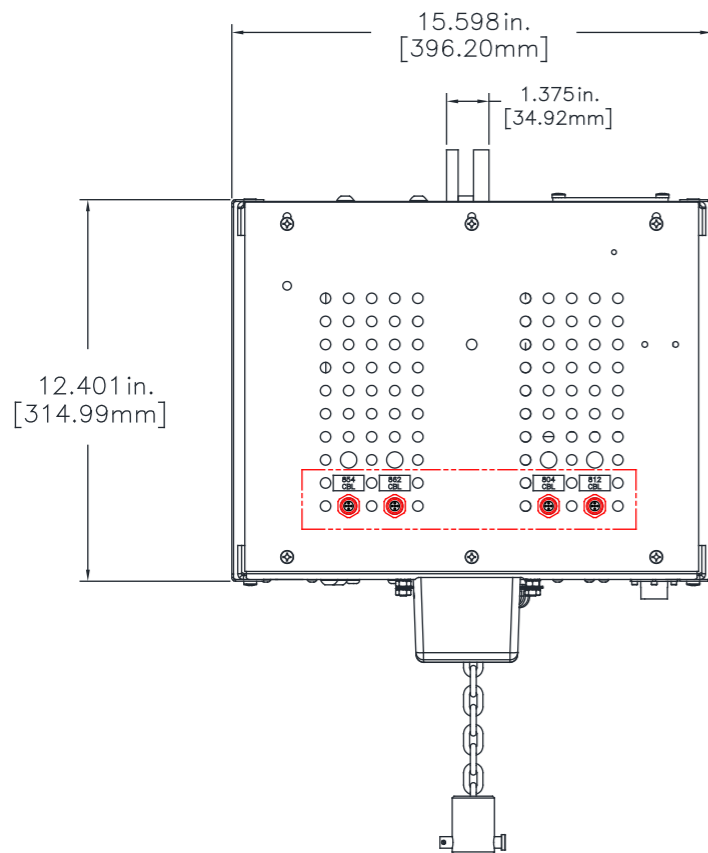

KSH Series Servo Hoists

KSH250-2301 Single Chain
KSH500-2301 Single Chain

Product Weight: 70 lbs [31.75kg]

KSH350-2301 Single Chain
KSH750-2301 Single Chain
KSH1000-2301 Single Chain
KSH2000-2301 Single Chain

Product Weight: 100 lbs [45.35kg]