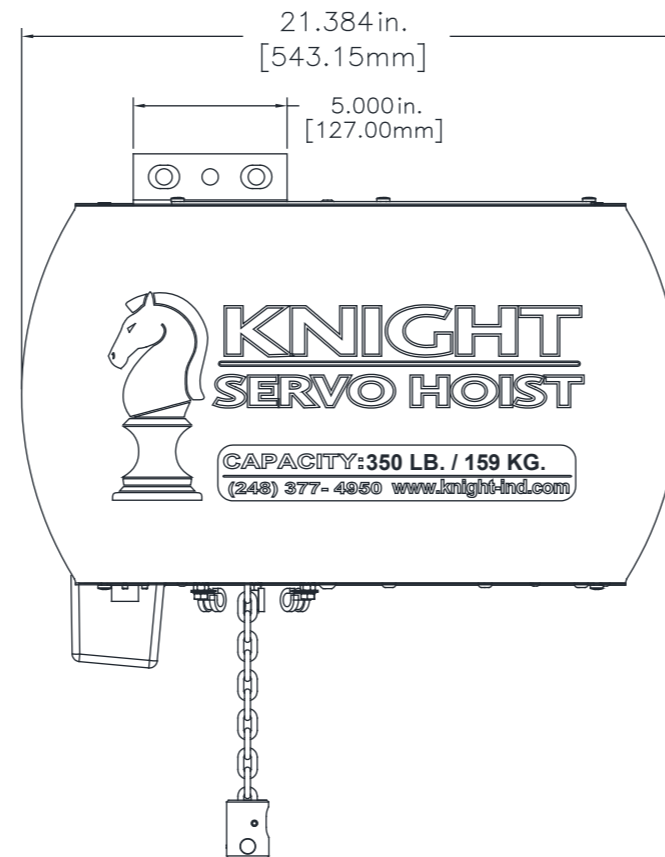

KSH Series Servo Hoists

KSH250-2301 Single Chain
KSH500-2301 Single Chain

Product Weight: 70 lbs [31.75kg]

KSH350-2301 Single Chain
KSH750-2301 Single Chain
KSH1000-2301 Single Chain
KSH2000-2301 Single Chain

Product Weight: 100 lbs [45.35kg]