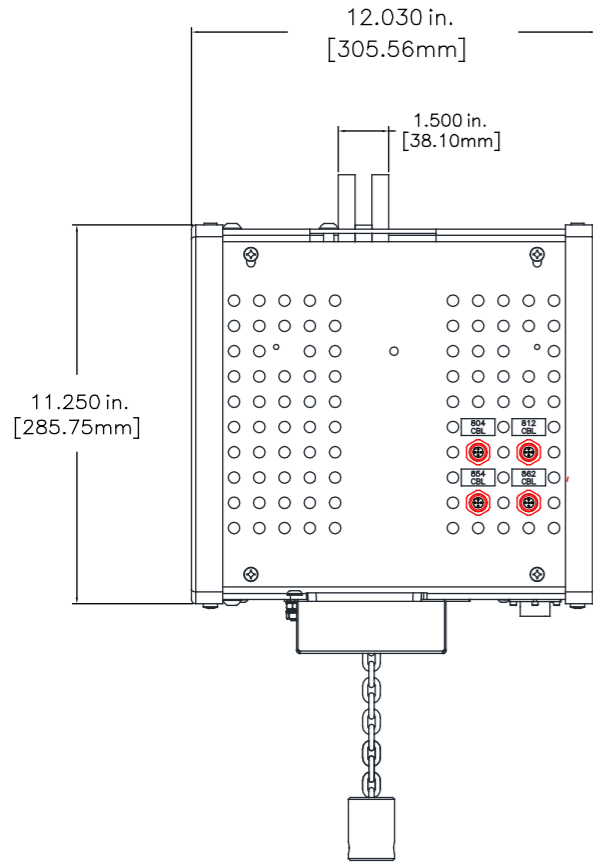

KSH Series Servo Hoists

KSH250-2301 Single Chain
KSH500-2301 Single Chain

Product Weight: 70 lbs [31.75kg]

KSH350-2301 Single Chain
KSH750-2301 Single Chain
KSH1000-2301 Single Chain
KSH2000-2301 Single Chain

Product Weight: 100 lbs [45.35kg]