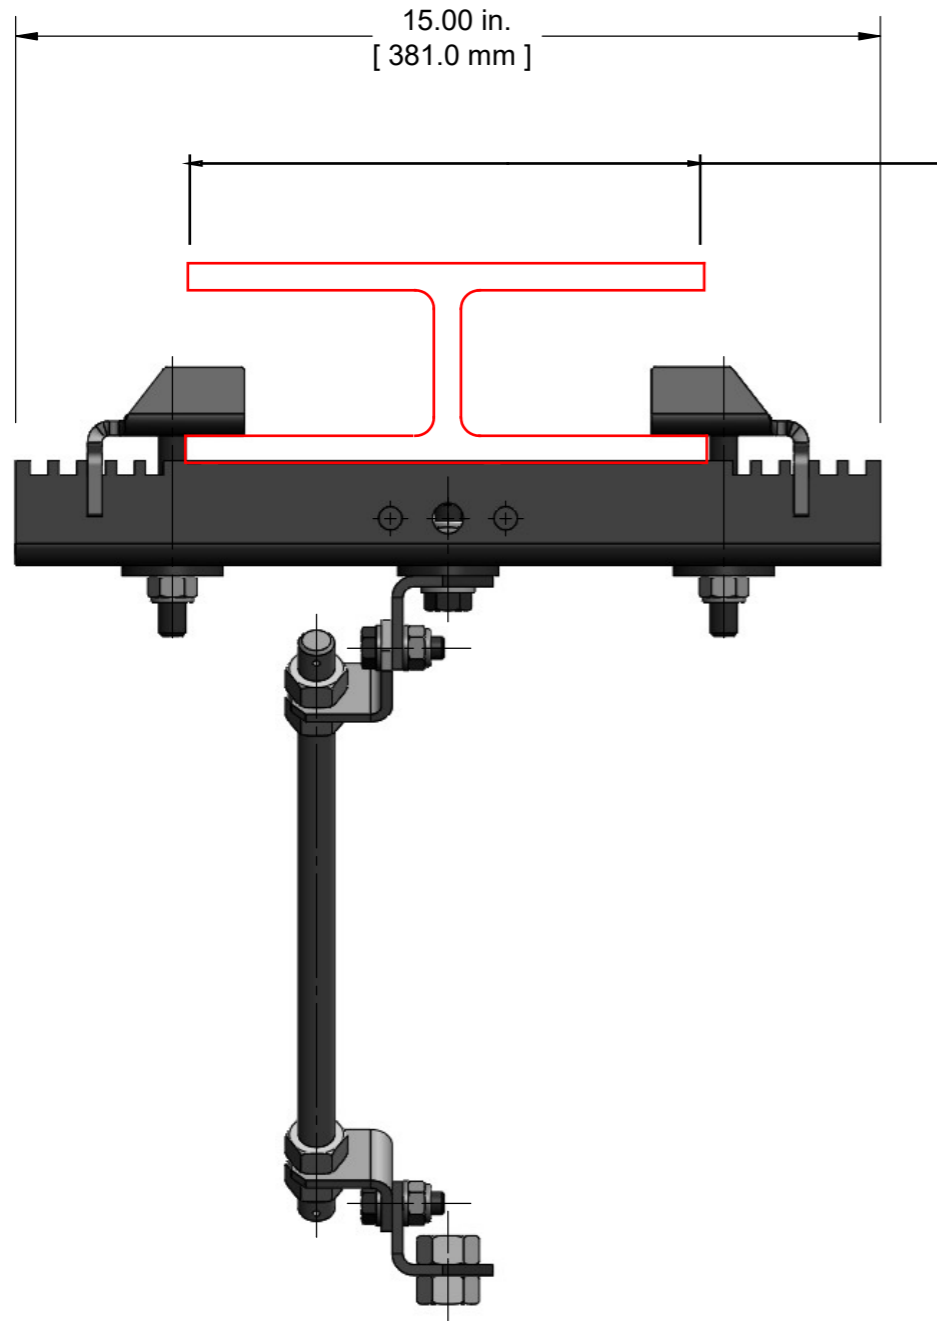

MRWS41431 V-Sway Brace for Aluminum Rails

FLANGE SIZE
7.00in.-11.00in.
[178.0mm-279.0mm]