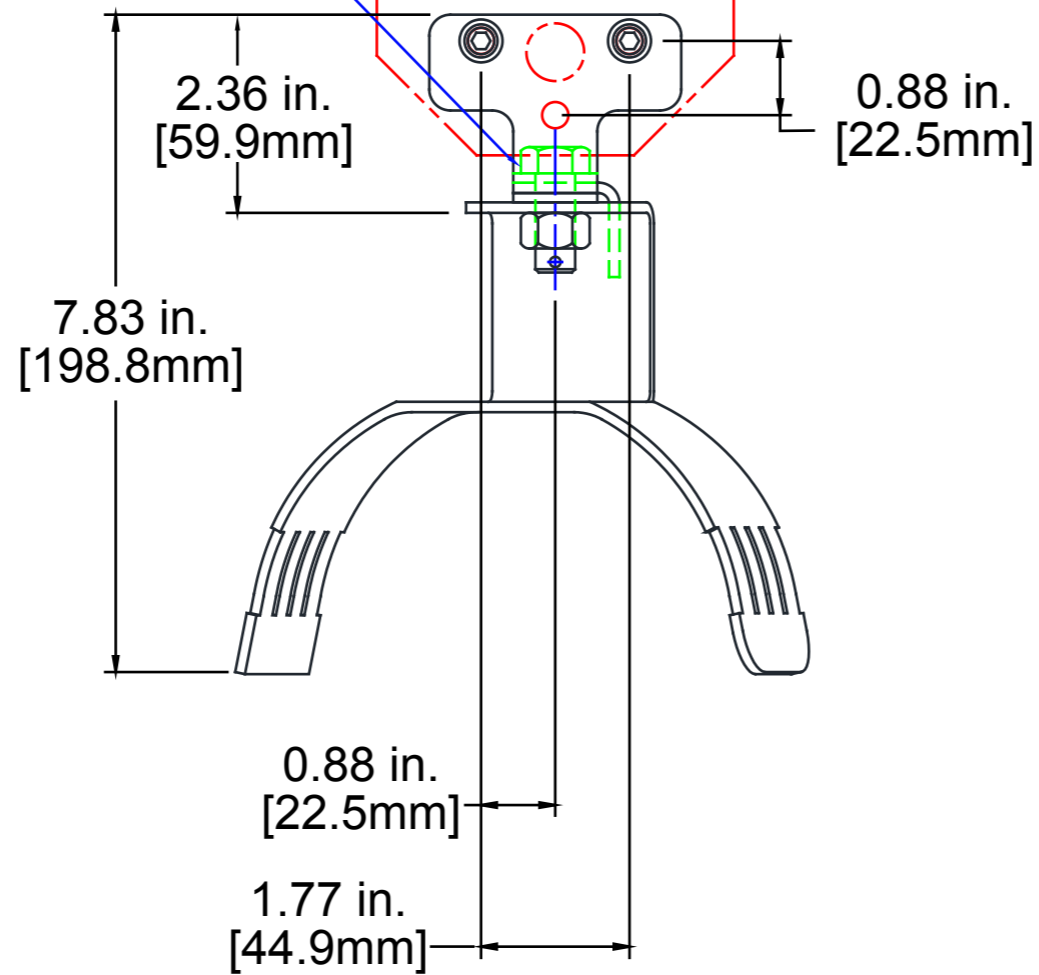

MRMA4301 Cable Saddle with Velcro Straps

DO NOT OVER TIGHTEN BOLT
ASSEMBLY NEEDS TO SWIVEL

HOSE
TROLLEY

TR2000
RAIL