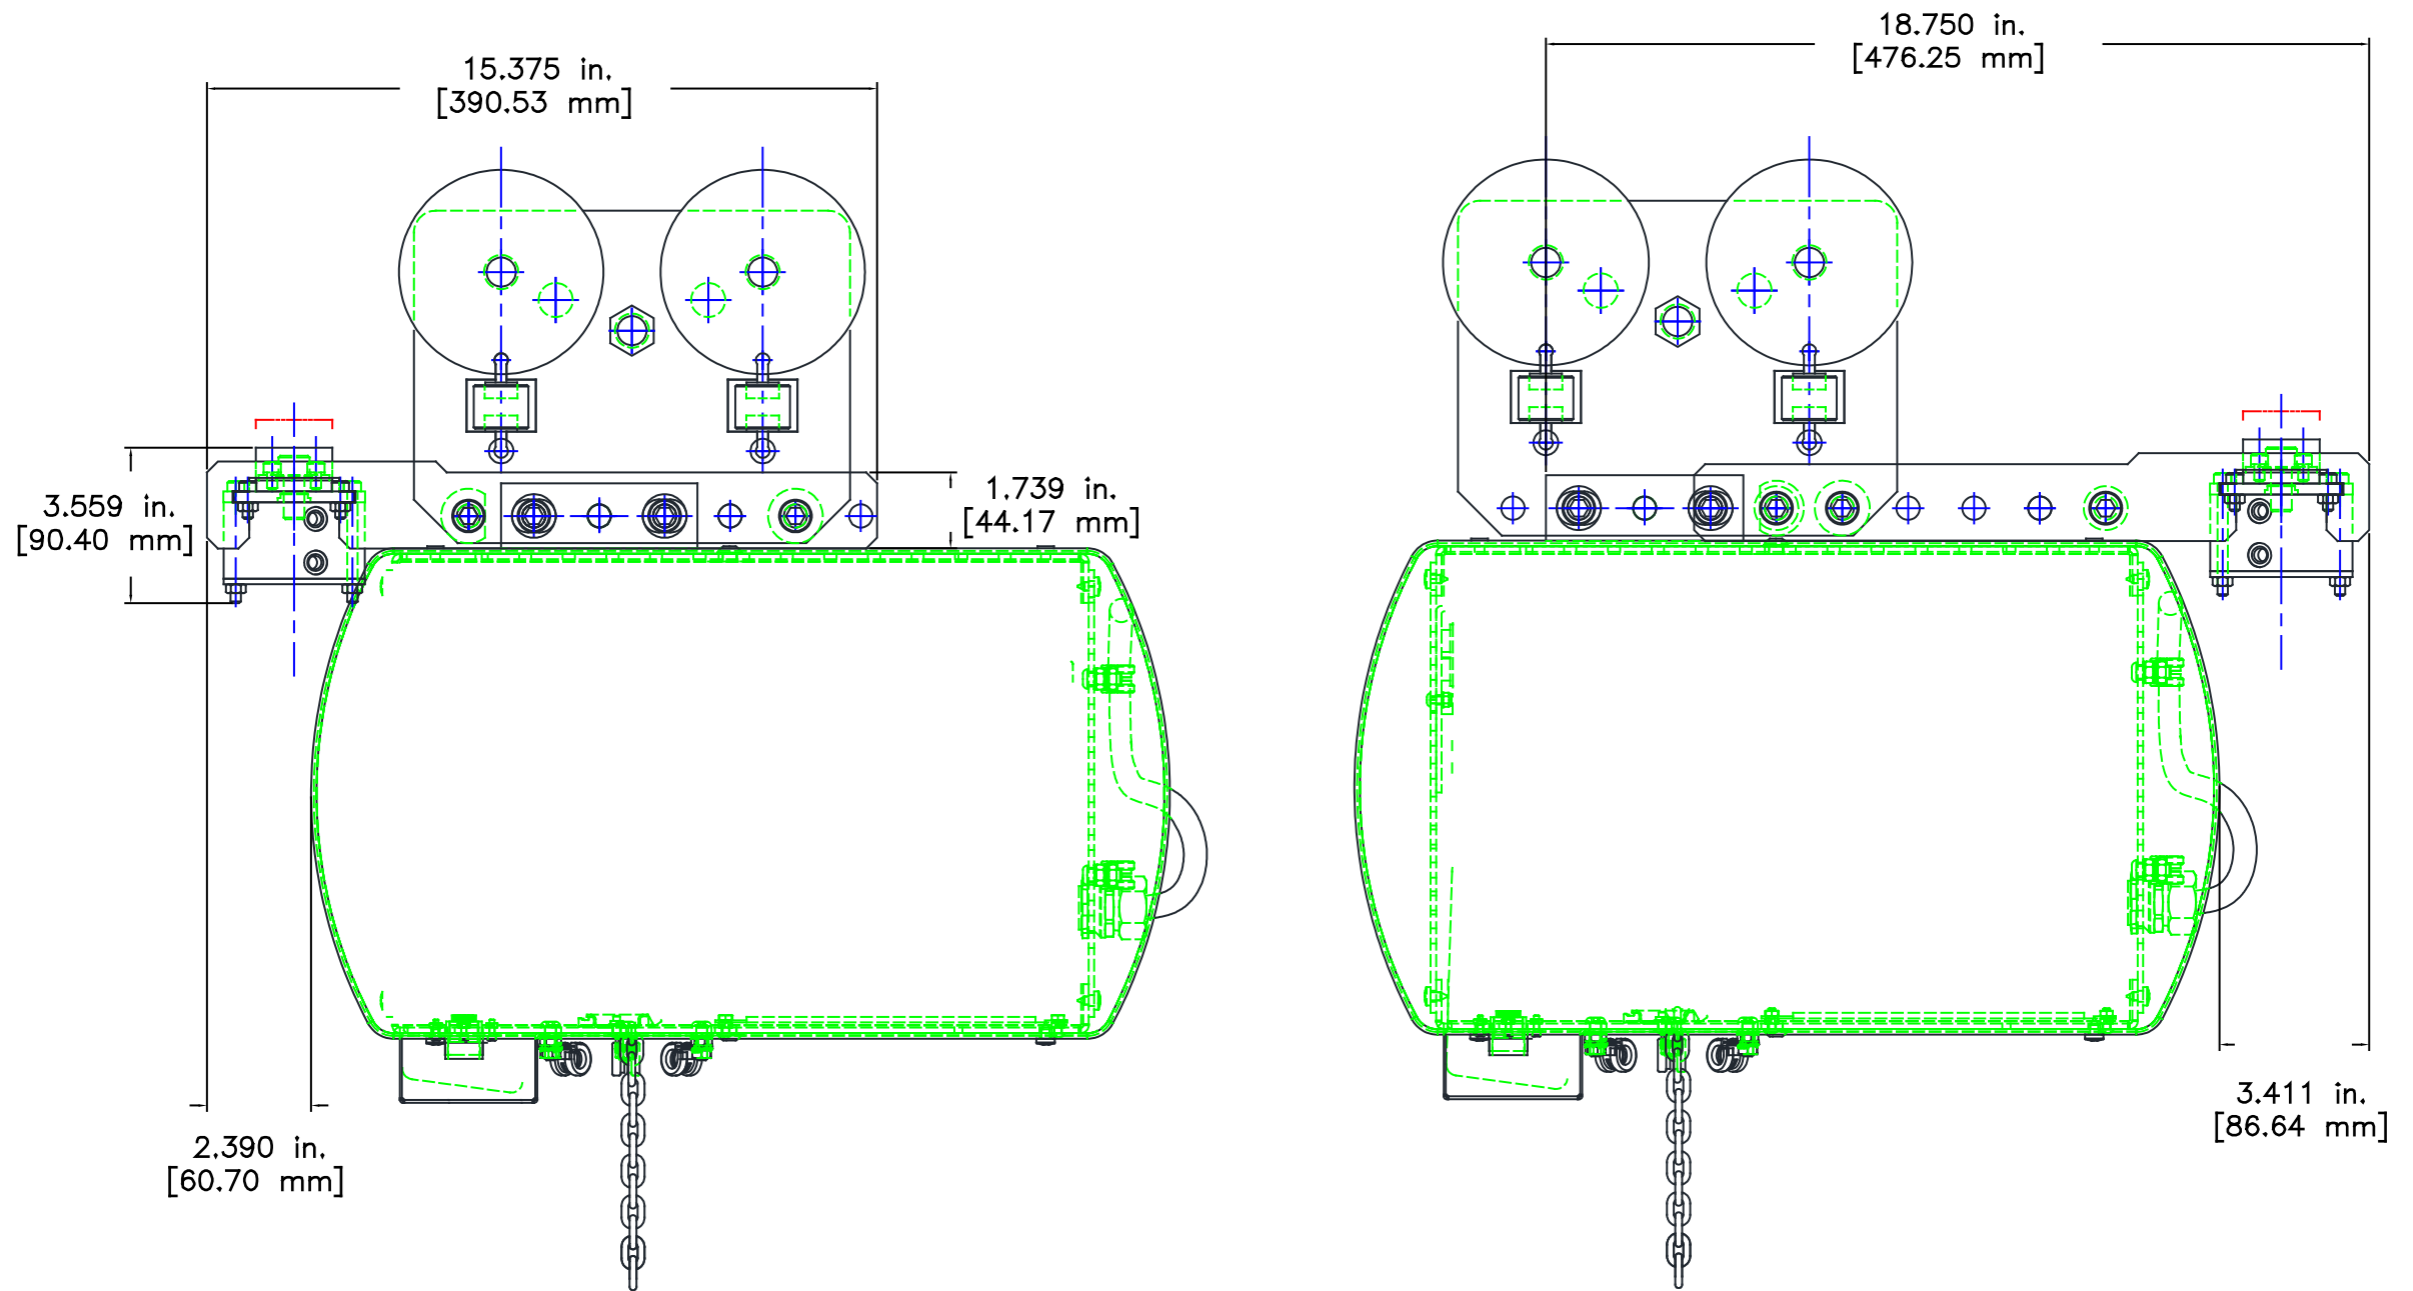

KSAA1011 Servo Hoist Rail Brake

Forward Mount

Rear Mount