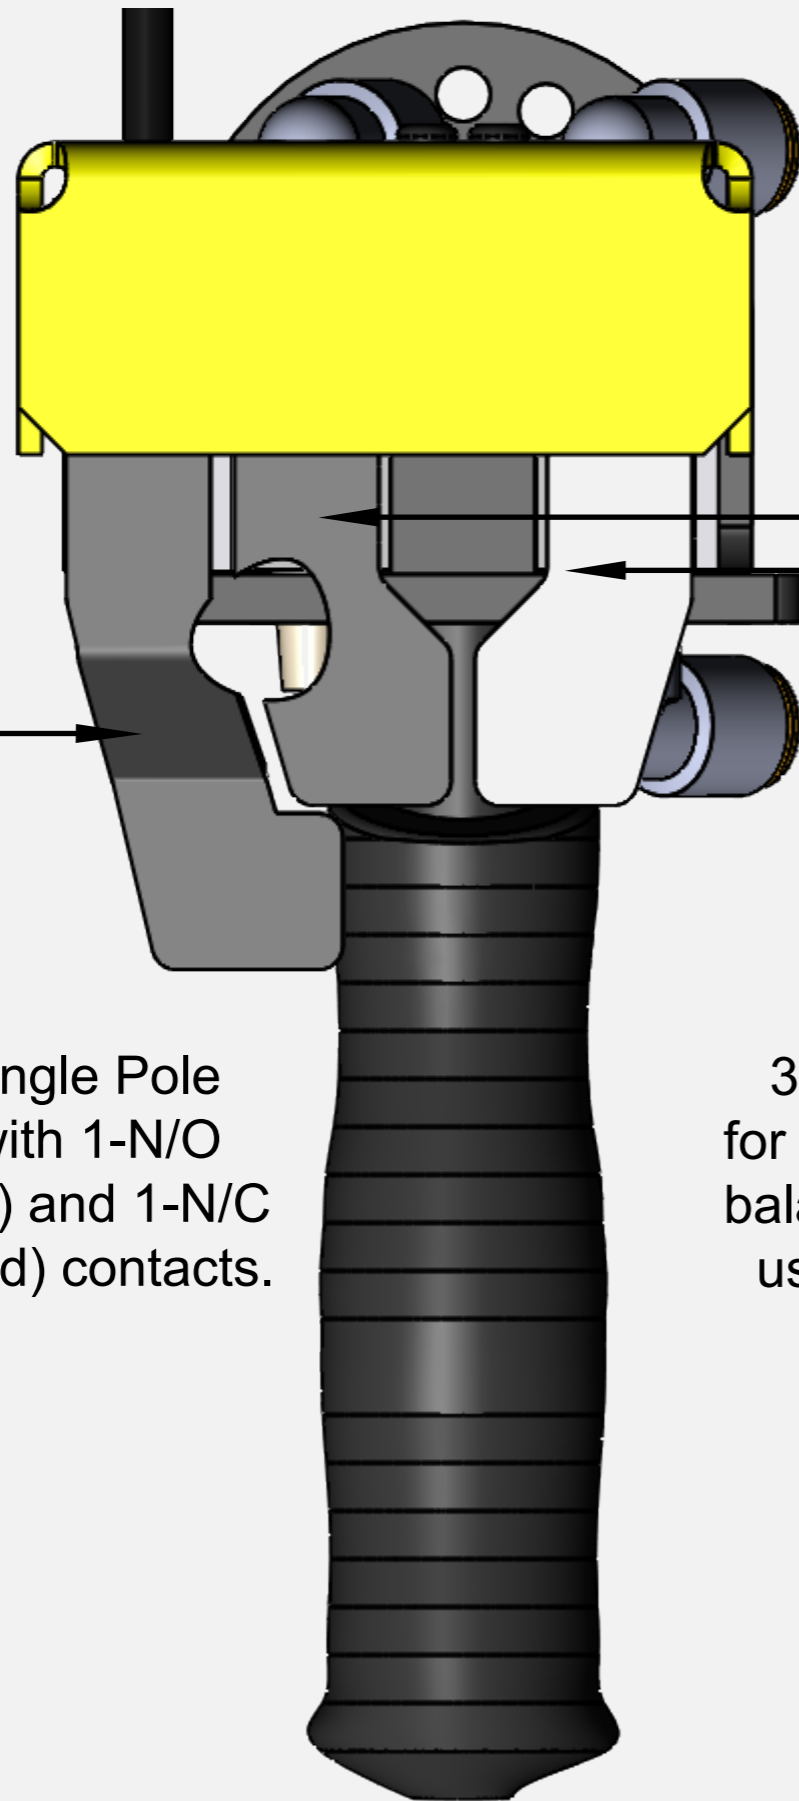

GMEPPA9530 (#ARZ86335L) Pneumatic-Electric Control Handle

3-way valves used for only a single acting balancer or a lift assist used for UP/DOWN movement

4-pin Micro-Single Pole Limit Switch with 1-N/O (Normally/Open) and 1-N/C (Normally/Closed) contacts.

3-way valves used for only a single acting balancer or a lift assist used for UP/DOWN movement