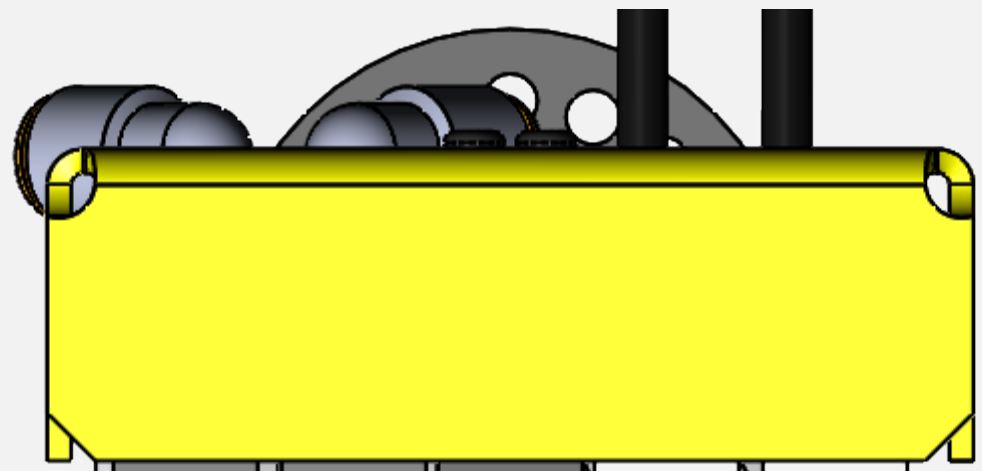

GMEPPA9360 (#ARZ86330S) Pneumatic-Electric Control Handle

3-way valves used for only a single acting balancer or a lift assist used for UP/DOWN movement

4-pin Micro-Single Pole Limit Switch with 1-N/O (Normally/Open) and 1-N/C (Normally/Closed) contacts.