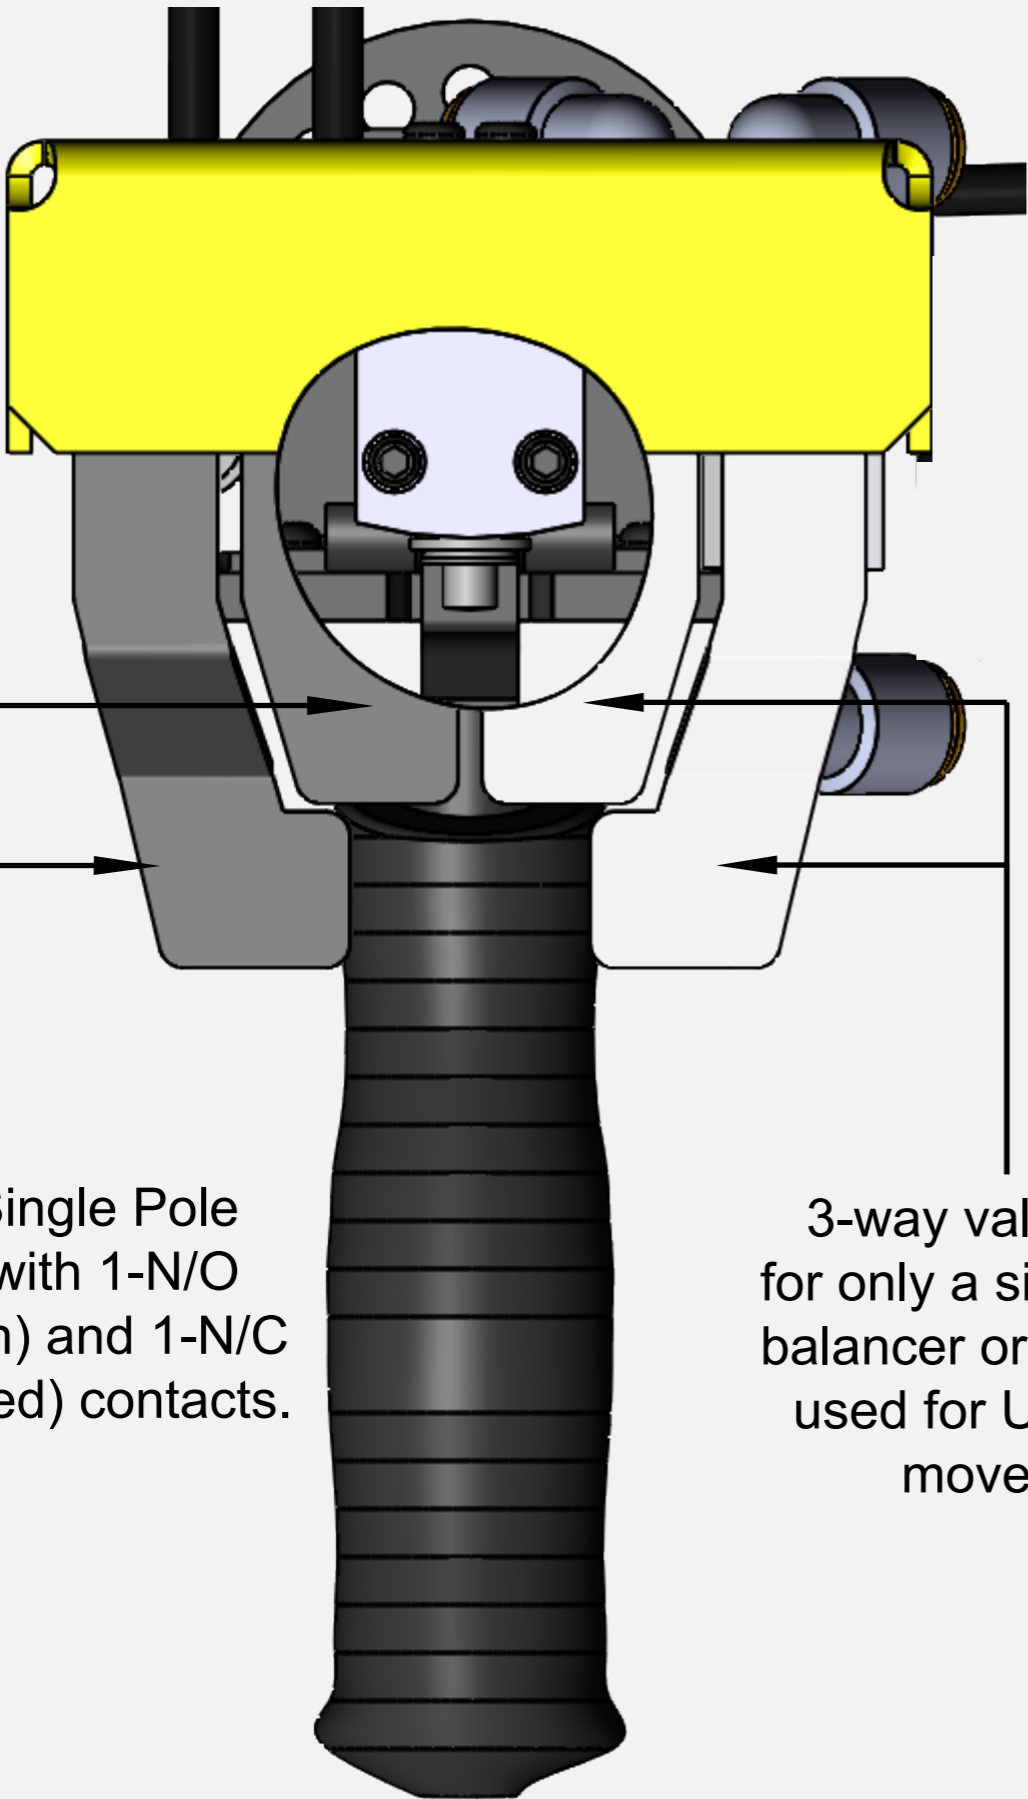

GMEPETA9630 (#ARZ86293S) Pneumatic-Electric Control Handle with Electric Trigger

4-pin Micro-Single Pole Limit Switch with 1-N/O (Normally/Open) and 1-N/C (Normally/Closed) contacts.

3-way valves used for only a single acting balancer or a lift assist used for UP/DOWN movement

4-pin Micro-Single Pole Limit Switch with 1-N/O (Normally/Open) and 1-N/C (Normally/Closed) contacts.