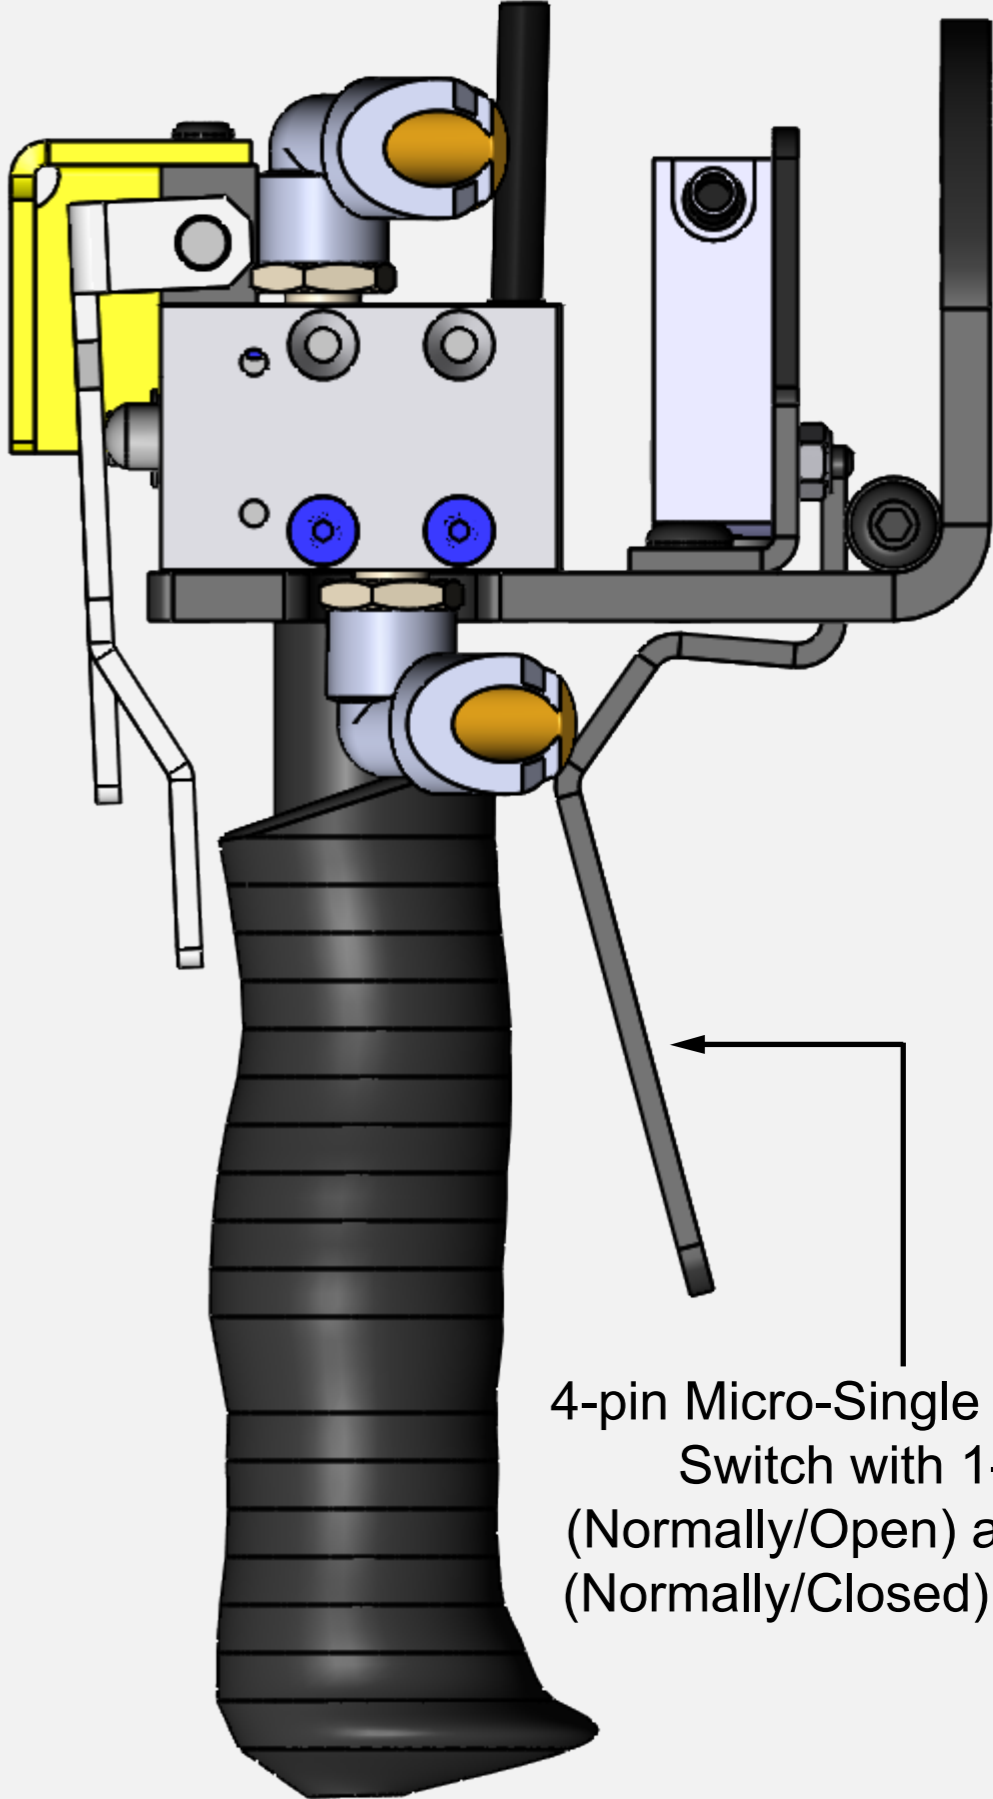

GMEPETA9630 (#ARZ86293S) Pneumatic-Electric Control Handle with Electric Trigger

4-pin Micro-Single Pole Limit Switch with 1-N/O (Normally/Open) and 1-N/C (Normally/Closed) contacts.

3-way valves used for only a single acting balancer or a lift assist used for UP/DOWN movement

4-pin Micro-Single Pole Limit Switch with 1-N/O (Normally/Open) and 1-N/C (Normally/Closed) contacts.