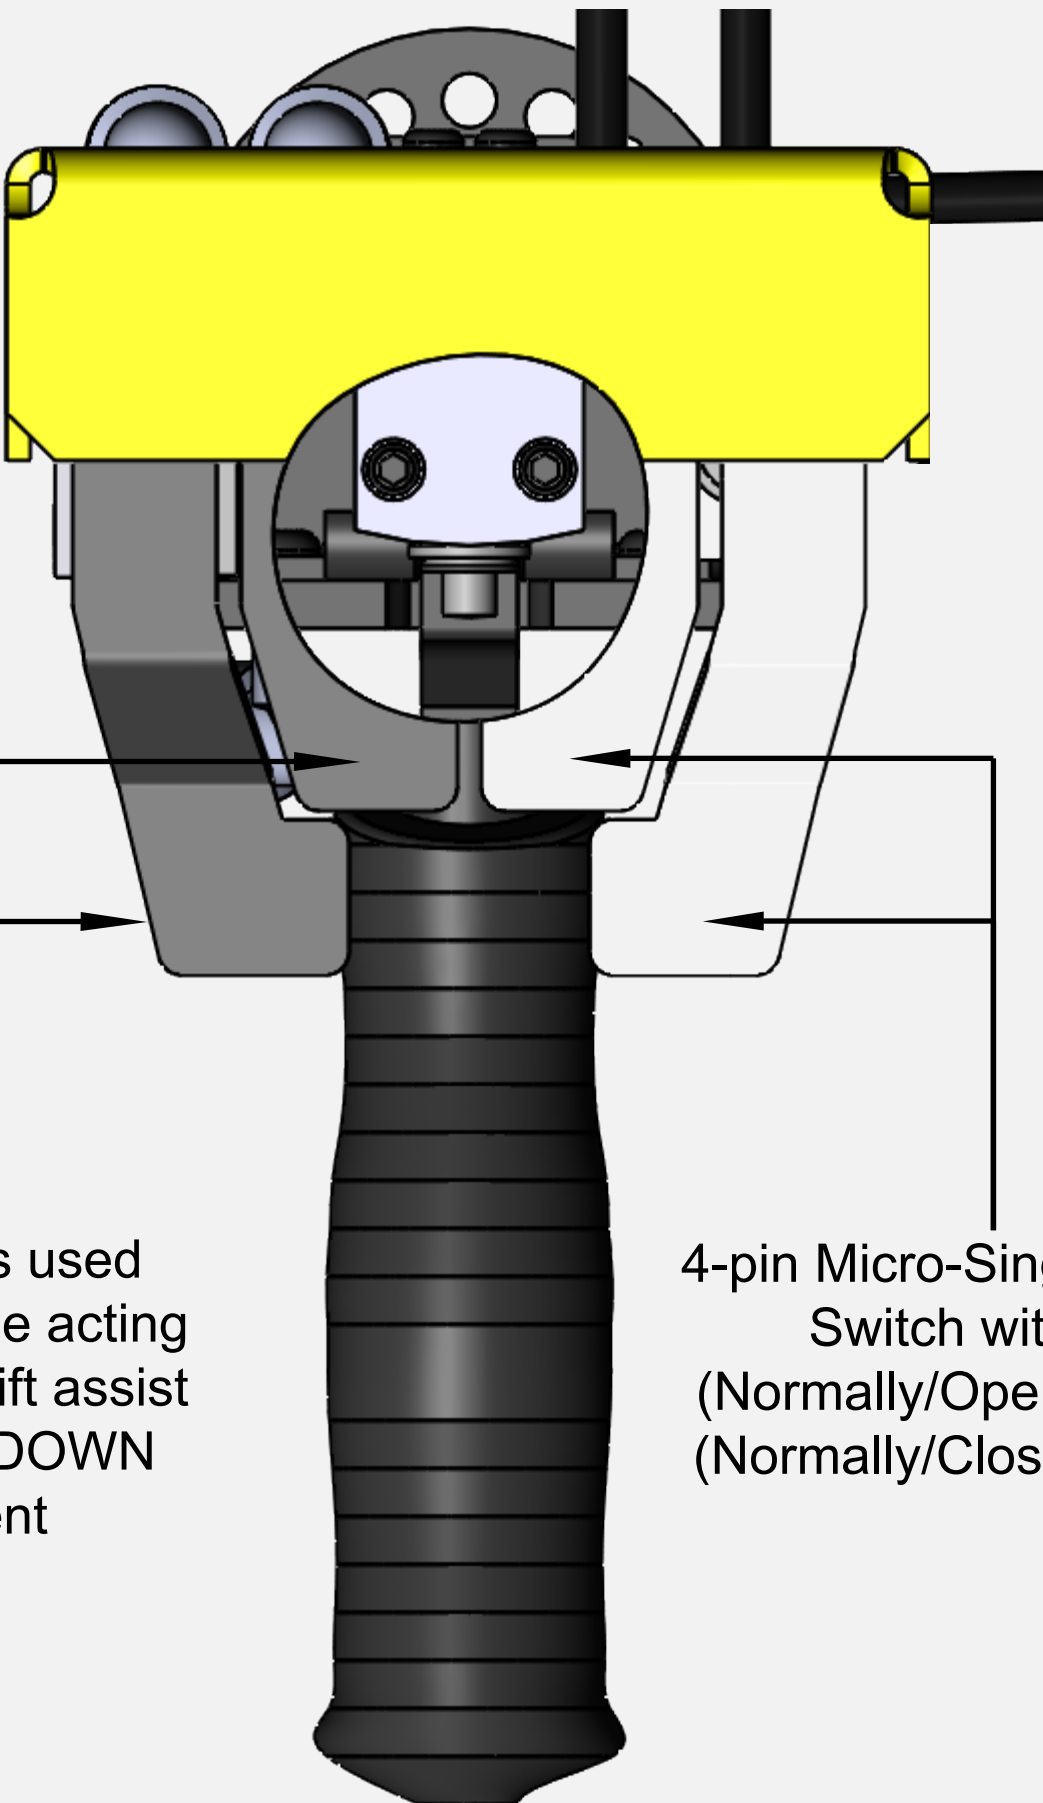

GMEPETA9360 (#ARZ86285S) Pneumatic-Electric Control Handle with Electric Trigger

3-way valves used for only a single acting balancer or a lift assist used for UP/DOWN movement

4-pin Micro-Single Pole Limit Switch with 1-N/O (Normally/Open) and 1-N/C (Normally/Closed) contacts.

4-pin Micro-Single Pole Limit Switch with 1-N/O (Normally/Open) and 1-N/C (Normally/Closed) contacts.