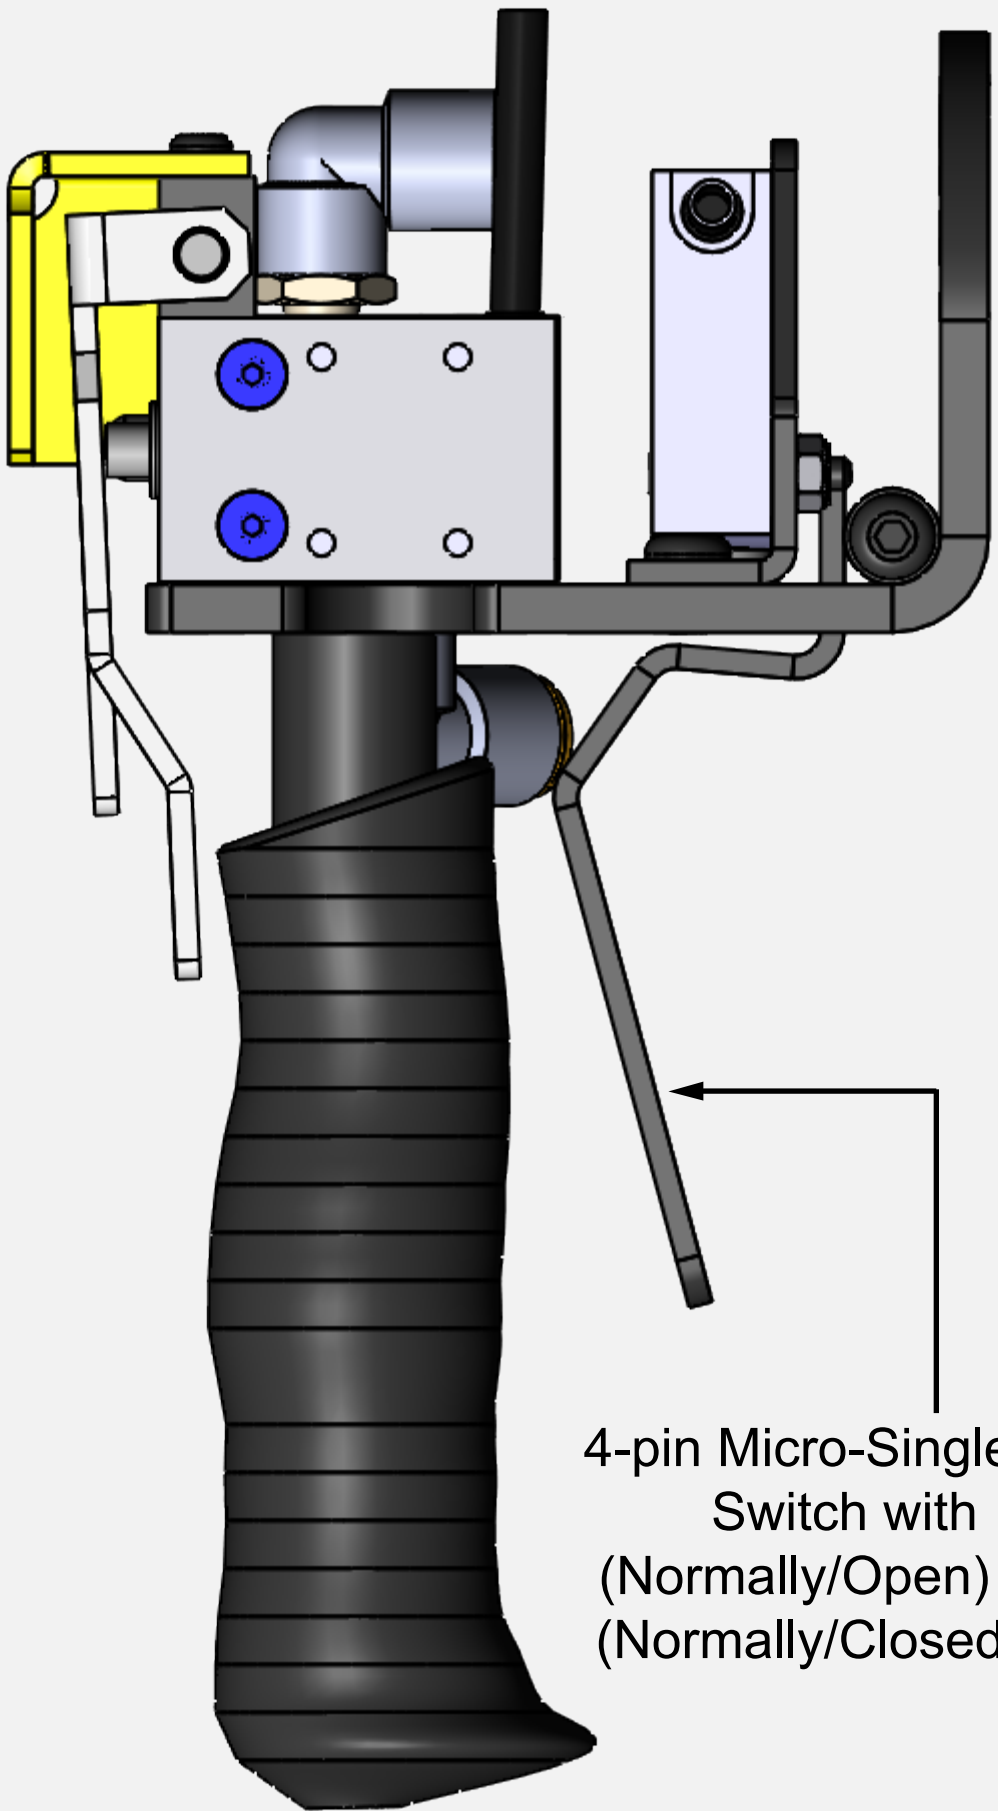

GMEPETA9360 (#ARZ86285S) Pneumatic-Electric Control Handle with Electric Trigger

3-way valves used for only a single acting balancer or a lift assist used for UP/DOWN movement

4-pin Micro-Single Pole Limit Switch with 1-N/O (Normally/Open) and 1-N/C (Normally/Closed) contacts.

4-pin Micro-Single Pole Limit Switch with 1-N/O (Normally/Open) and 1-N/C (Normally/Closed) contacts.