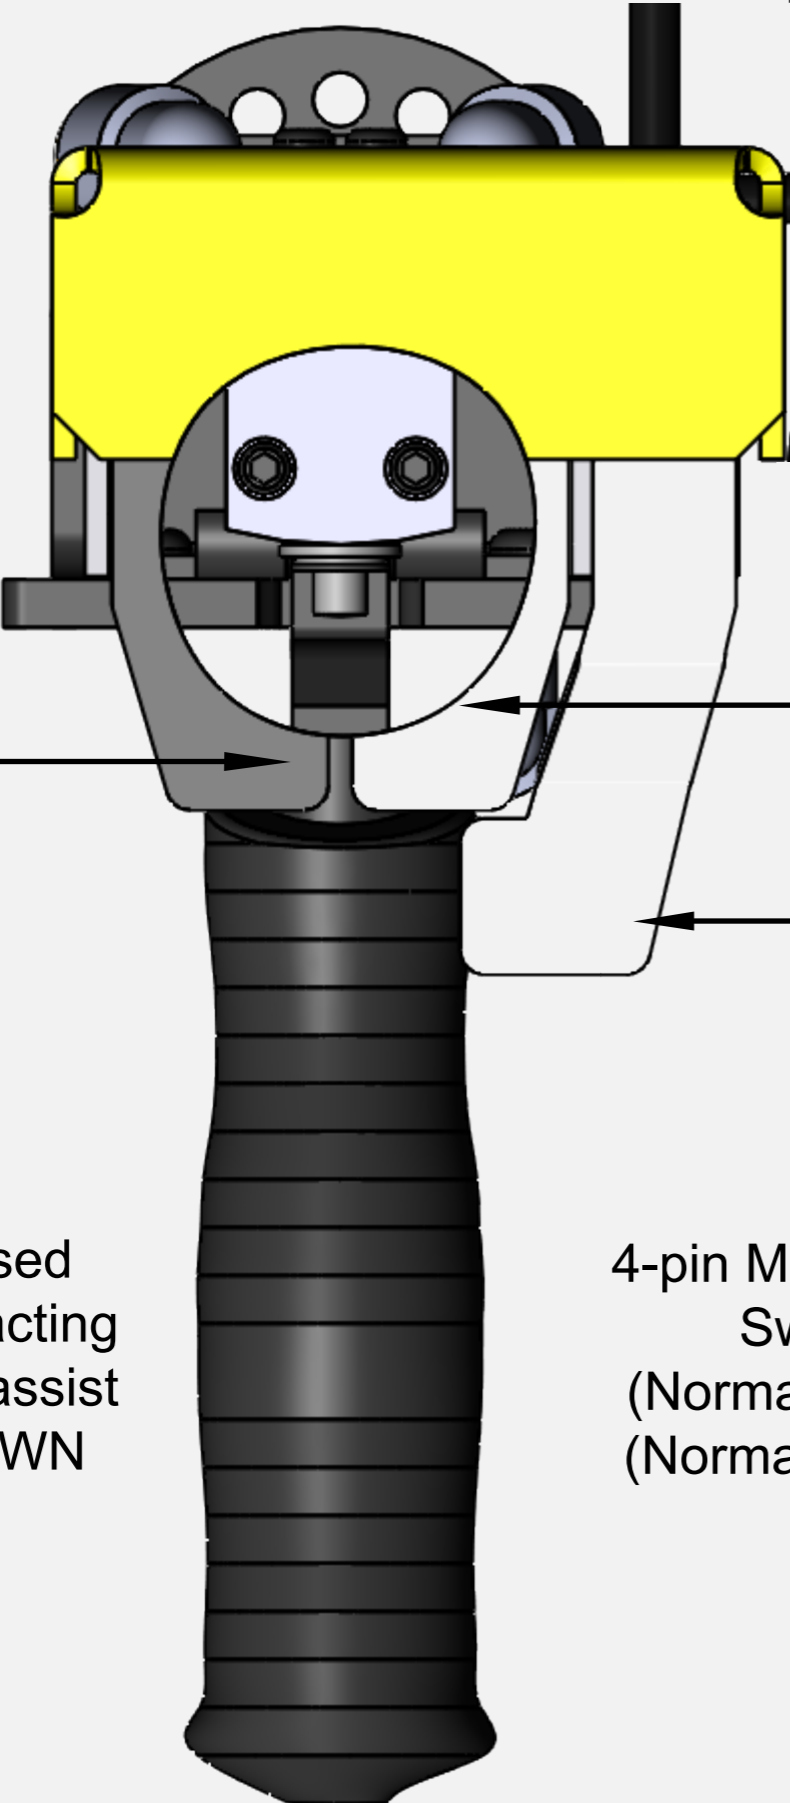

GMEPETA9350 (#ARZ86284R) Pneumatic-Electric Control Handle with Electric Trigger

3-way valves used for only a single acting balancer or a lift assist used for UP/DOWN movement

3-way valves used for only a single acting balancer or a lift assist used for UP/DOWN movement

4-pin Micro-Single Pole Limit Switch with 1-N/O (Normally/Open) and 1-N/C (Normally/Closed) contacts.

4-pin Micro-Single Pole Limit Switch with 1-N/O (Normally/Open) and 1-N/C (Normally/Closed) contacts.