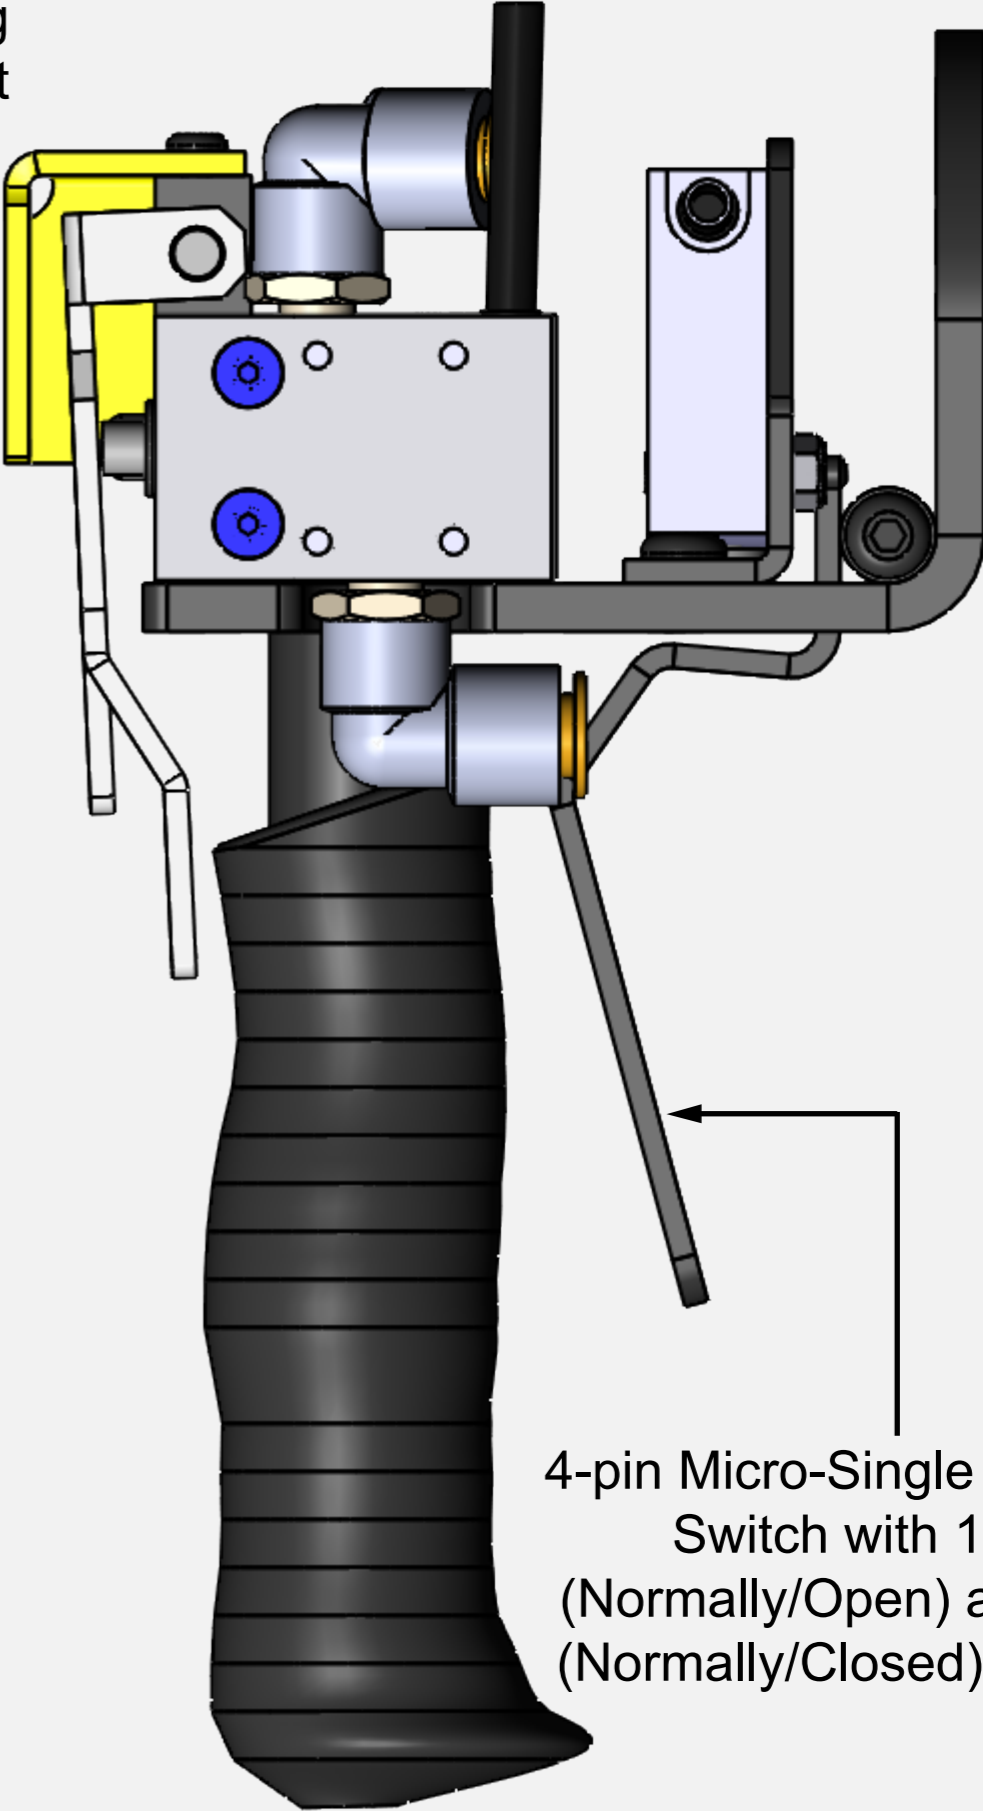

GMEPETA9350 (#ARZ86284R) Pneumatic-Electric Control Handle with Electric Trigger

3-way valves used for only a single acting balancer or a lift assist used for UP/DOWN movement

3-way valves used for only a single acting balancer or a lift assist used for UP/DOWN movement

4-pin Micro-Single Pole Limit Switch with 1-N/O (Normally/Open) and 1-N/C (Normally/Closed) contacts.

4-pin Micro-Single Pole Limit Switch with 1-N/O (Normally/Open) and 1-N/C (Normally/Closed) contacts.