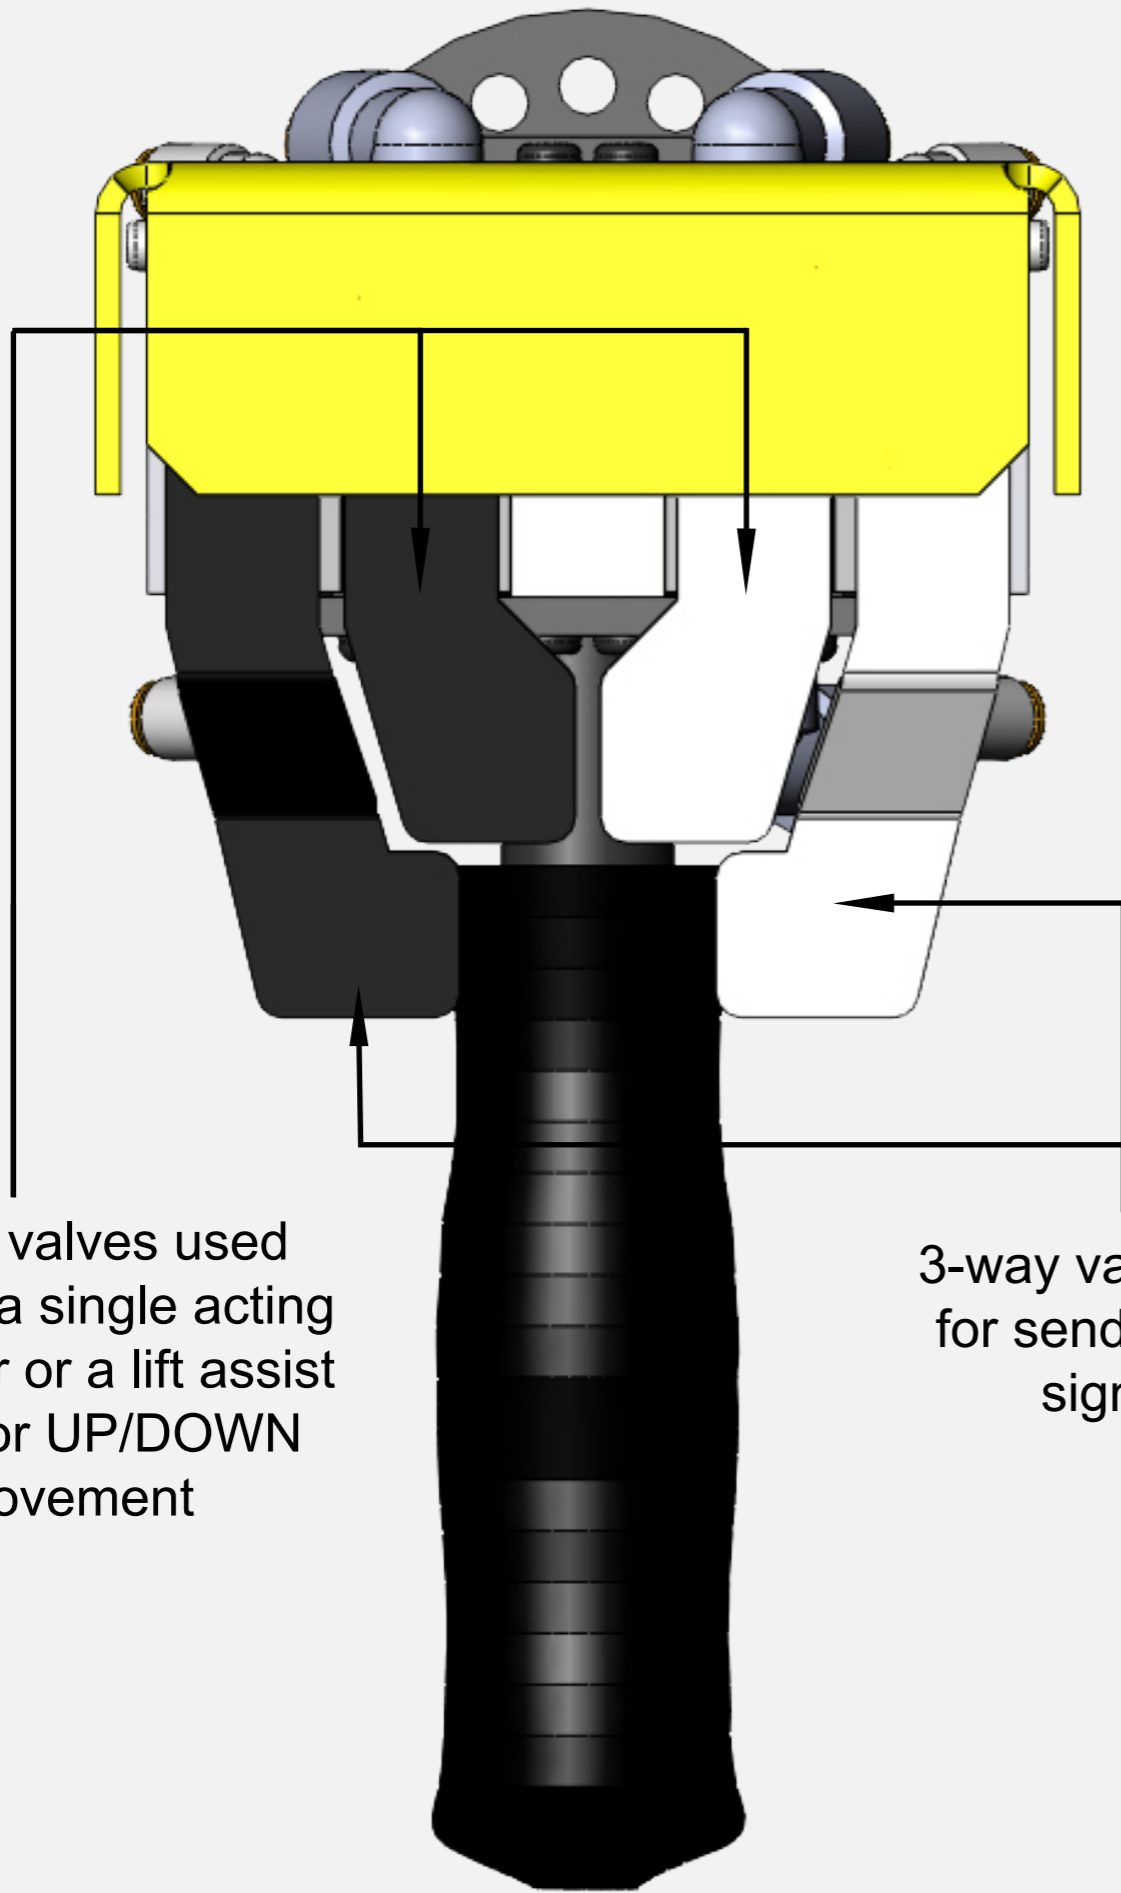

GMBPTA9434 (#ARZ86242S) Pneumatic Control Handle with Pneumatic Trigger

3-way valves used for only a single acting balancer or a lift assist used for UP/DOWN movement

3-way valve used for sending pilot signals

3-way valve used for sending pilot signals