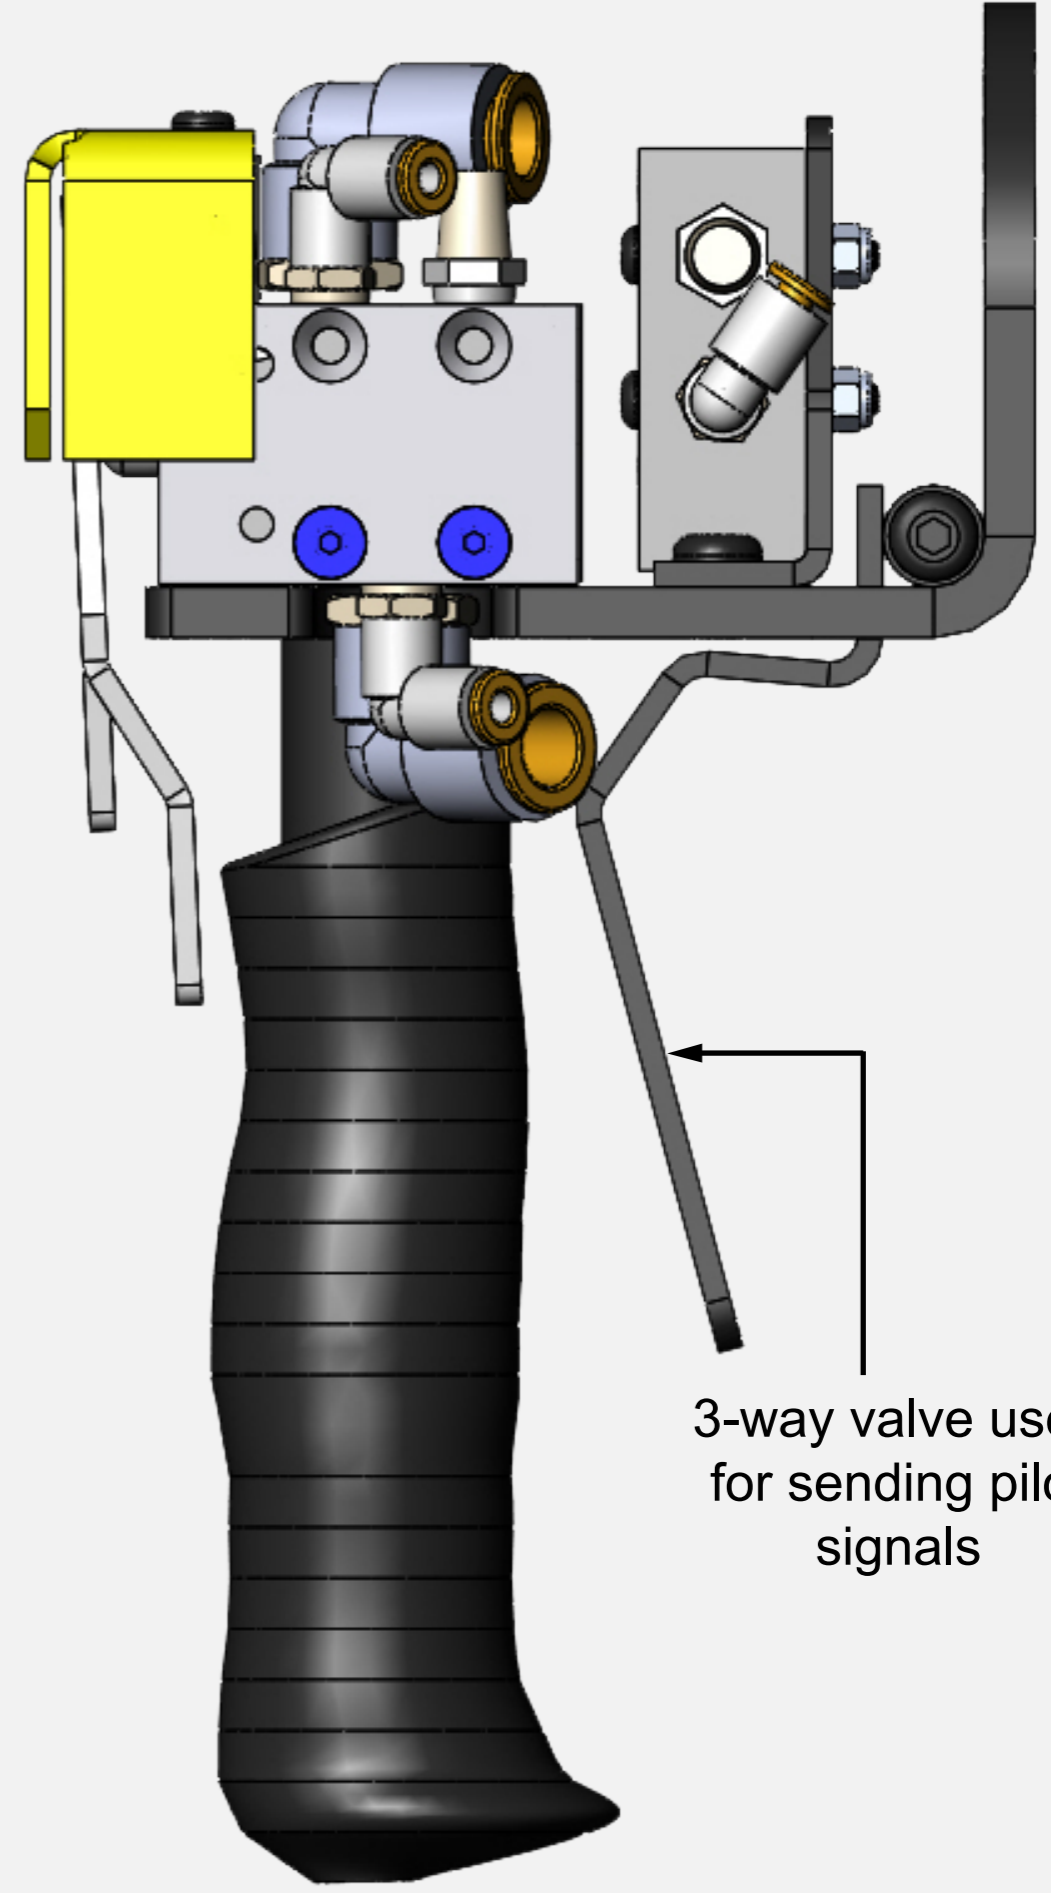

GMBPTA9434 (#ARZ86242S) Pneumatic Control Handle with Pneumatic Trigger

3-way valves used for only a single acting balancer or a lift assist used for UP/DOWN movement

3-way valve used for sending pilot signals

3-way valve used for sending pilot signals