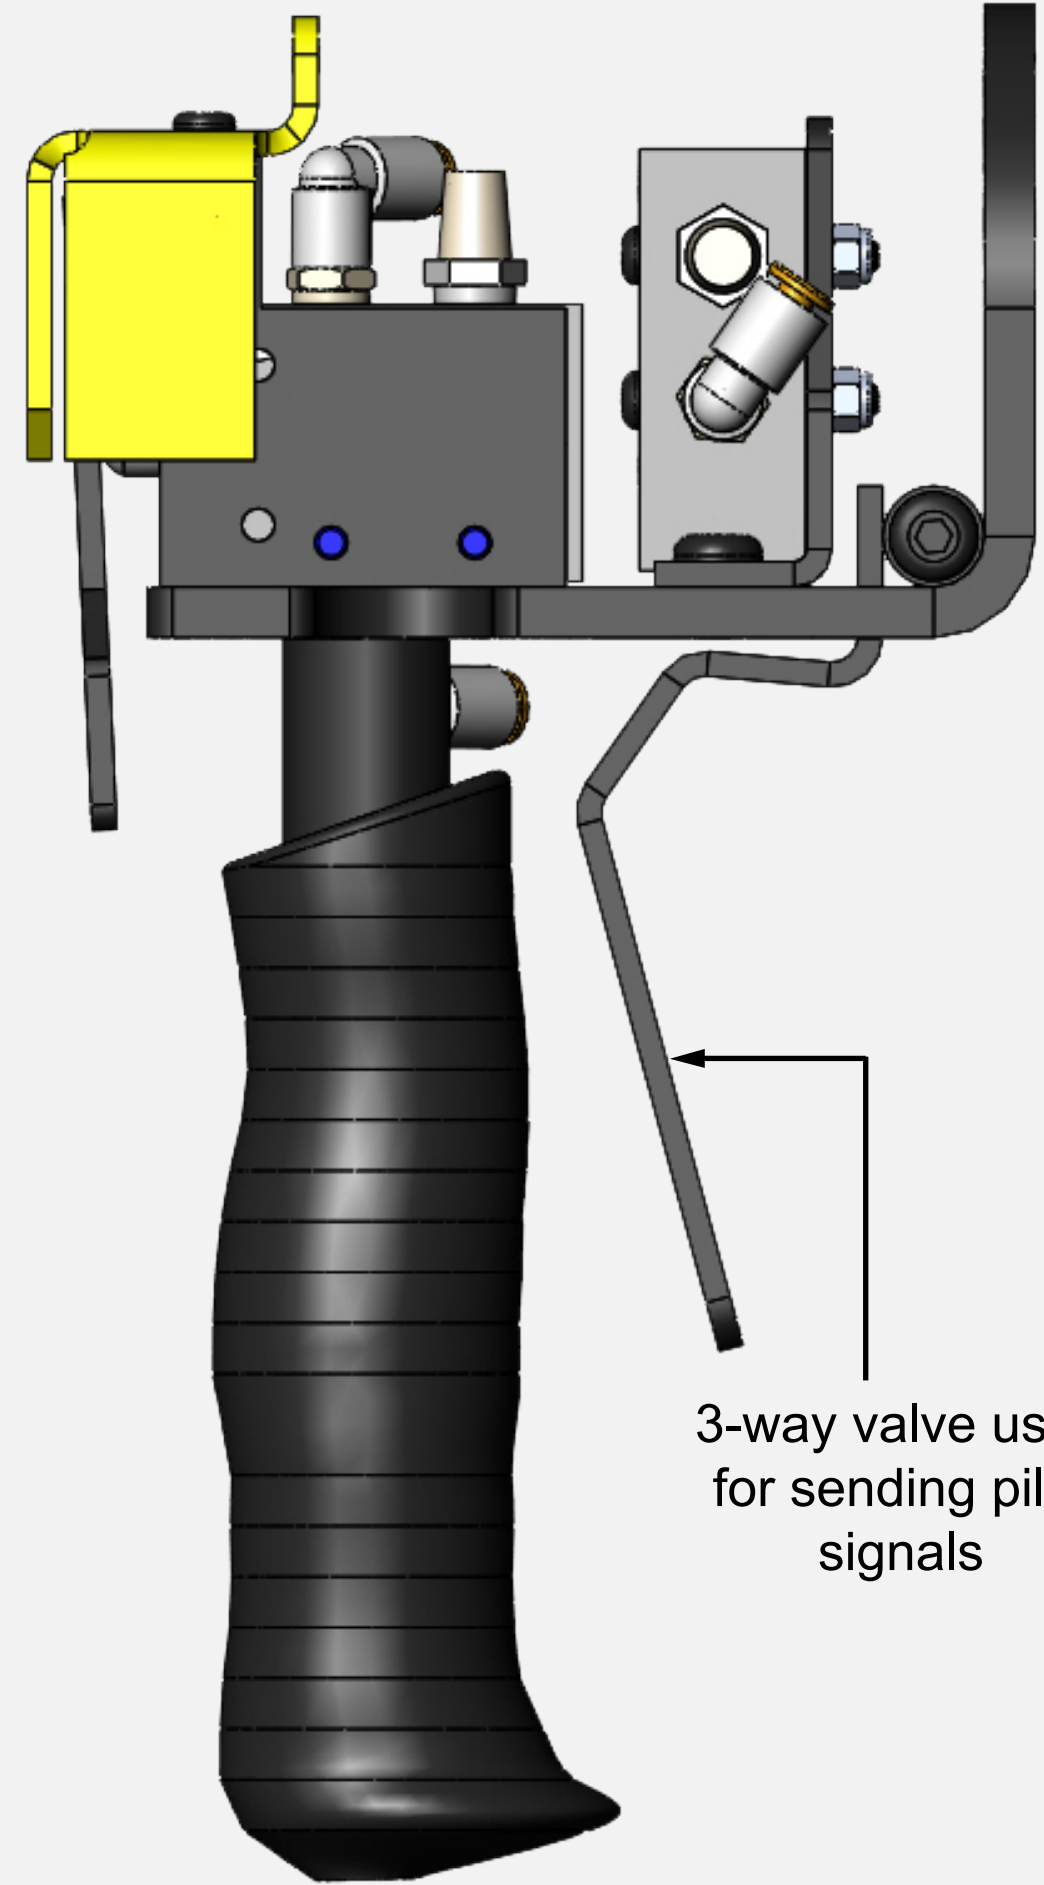

GMBPTA9400 (#ARZ86239L) Pneumatic Control Handle with Pneumatic Trigger

3-way valve used for sending pilot signals

3-way valve used for sending pilot signals