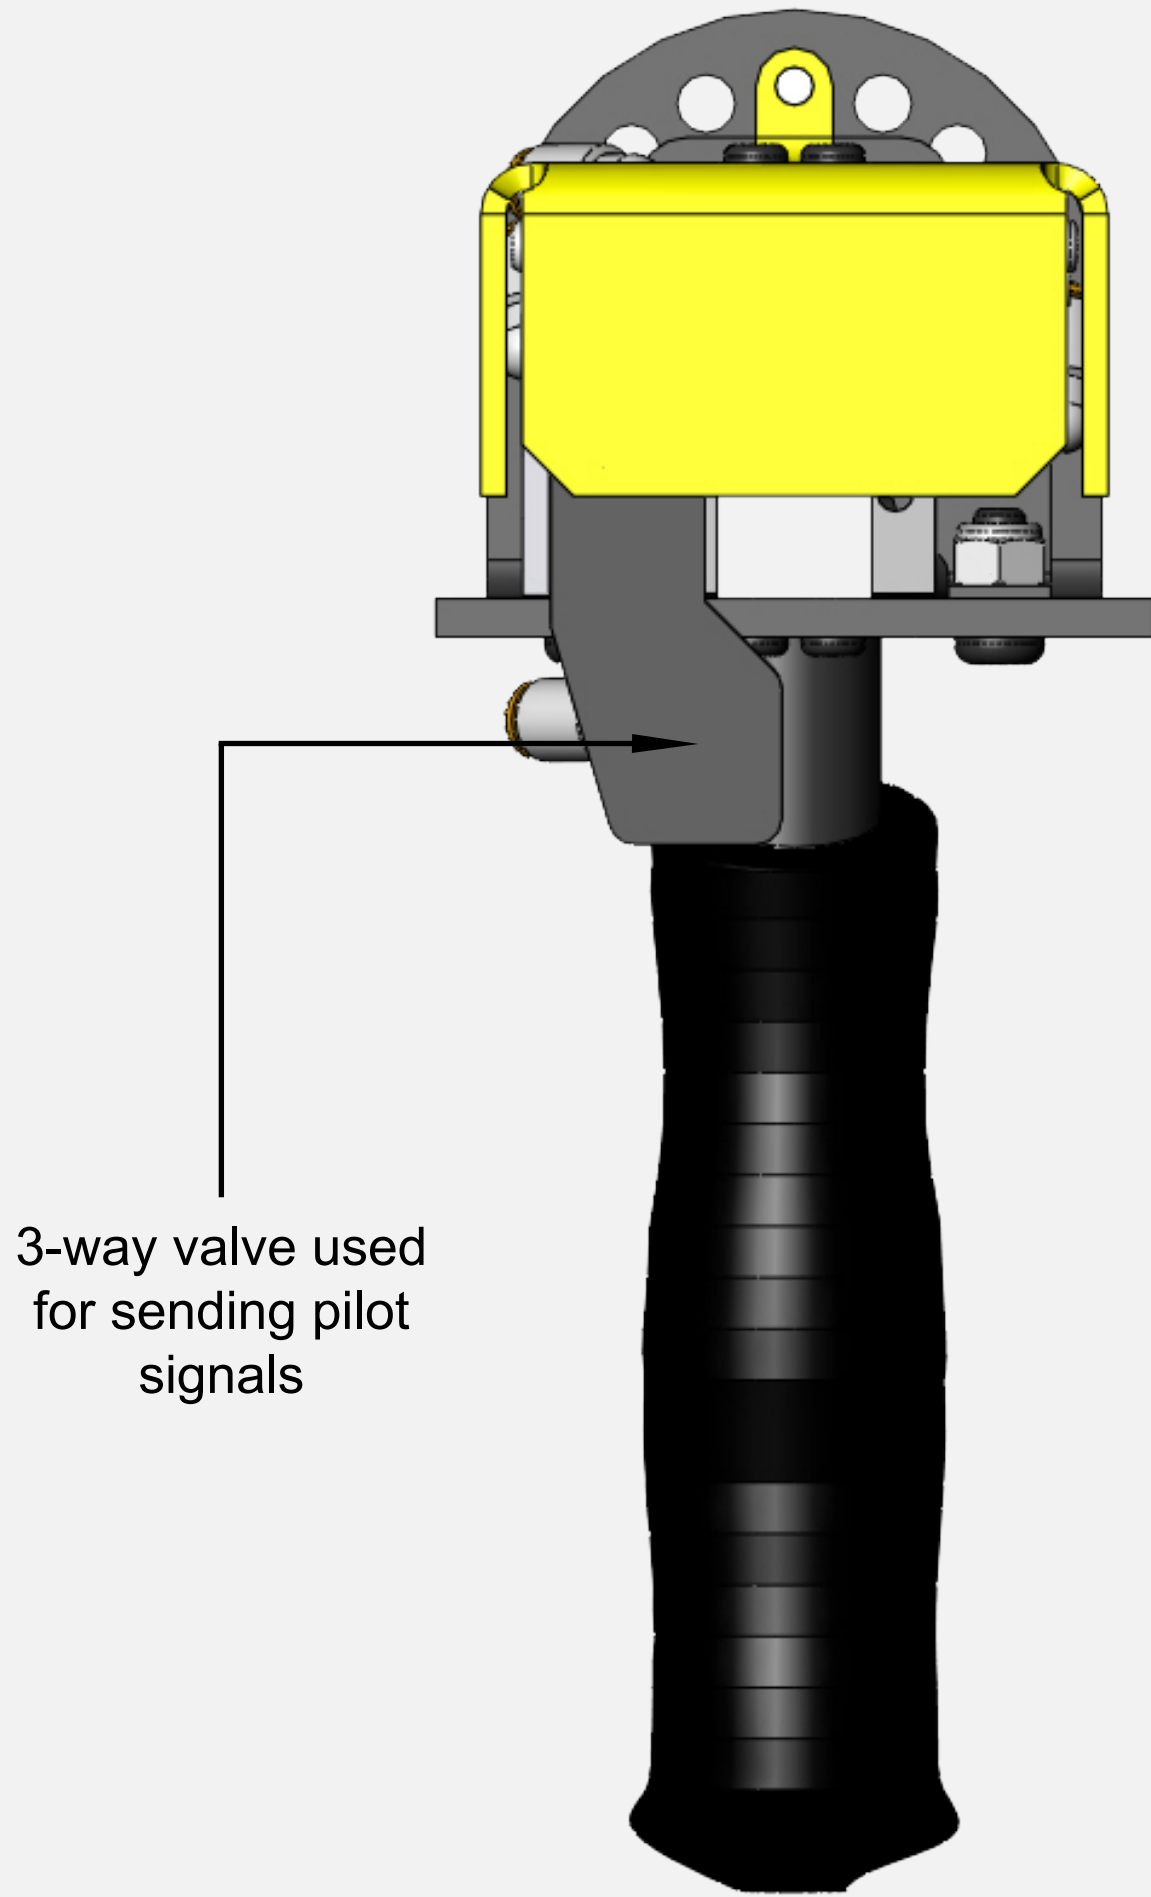

GMBPTA9400 (#ARZ86239L) Pneumatic Control Handle with Pneumatic Trigger

3-way valve used for sending pilot signals

3-way valve used for sending pilot signals