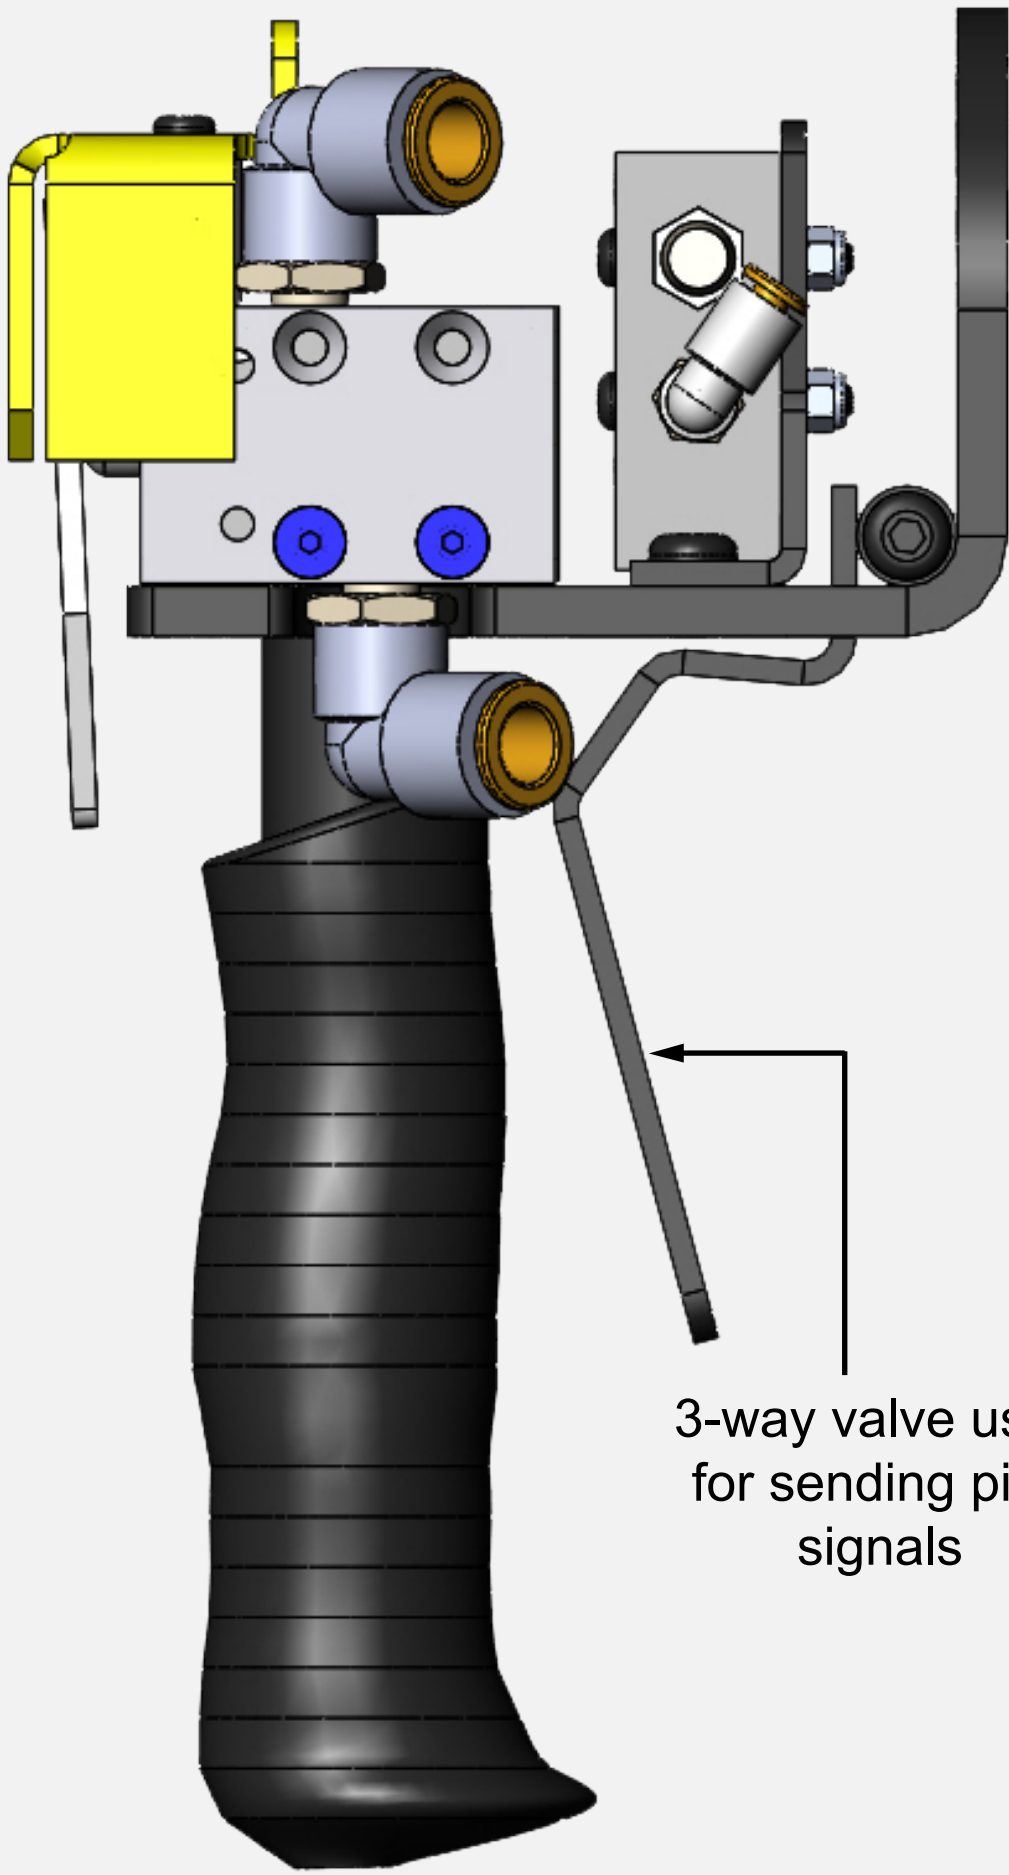

GMBPTA9300 (#ARZ86235S) Pneumatic Control Handle with Pneumatic Trigger

3-way valves used for only a single acting balancer or a lift assist used for UP/DOWN movement

3-way valves used for only a single acting balancer or a lift assist used for UP/DOWN movement

3-way valve used for sending pilot signals