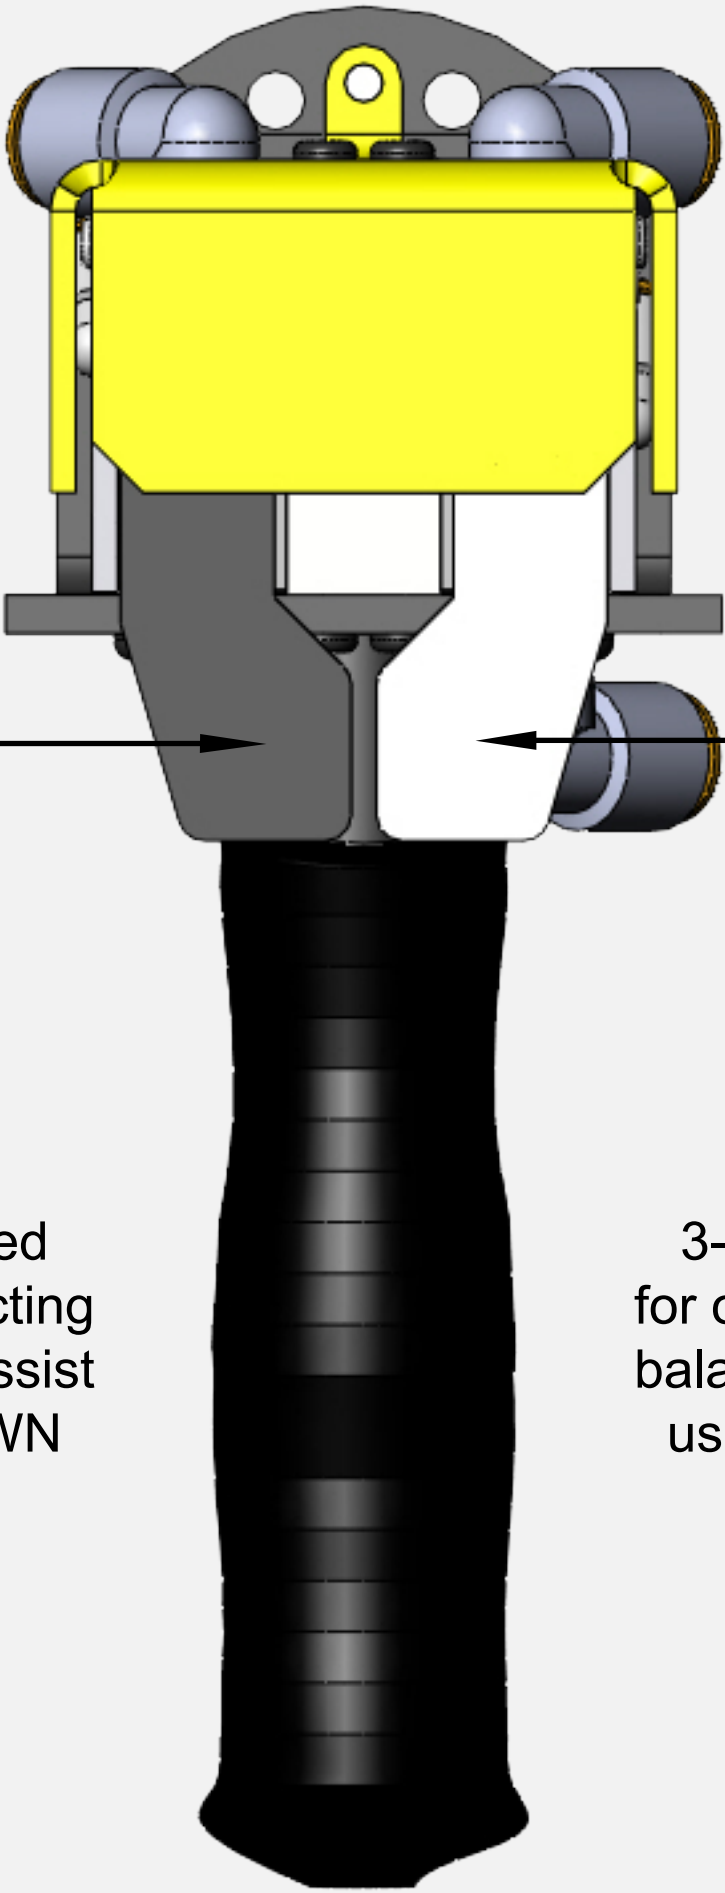

GMBPTA9300 (#ARZ86235S) Pneumatic Control Handle with Pneumatic Trigger

3-way valves used for only a single acting balancer or a lift assist used for UP/DOWN movement

3-way valves used for only a single acting balancer or a lift assist used for UP/DOWN movement

3-way valve used for sending pilot signals