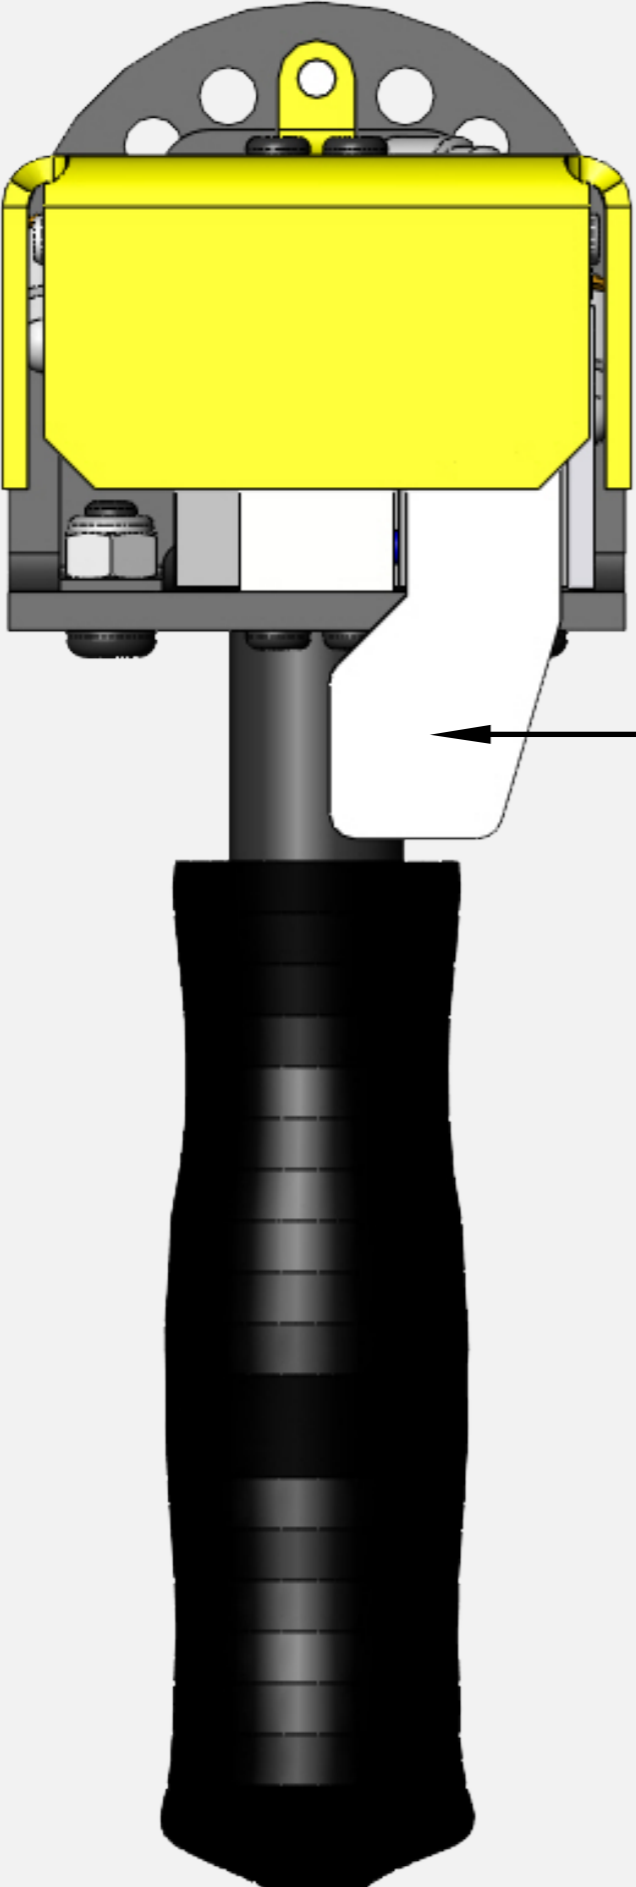

GMBPTA9040 (#ARZ86230R) Pneumatic Control Handle with Pneumatic Trigger

3-way valve used for sending pilot signals

3-way valve used for sending pilot signals