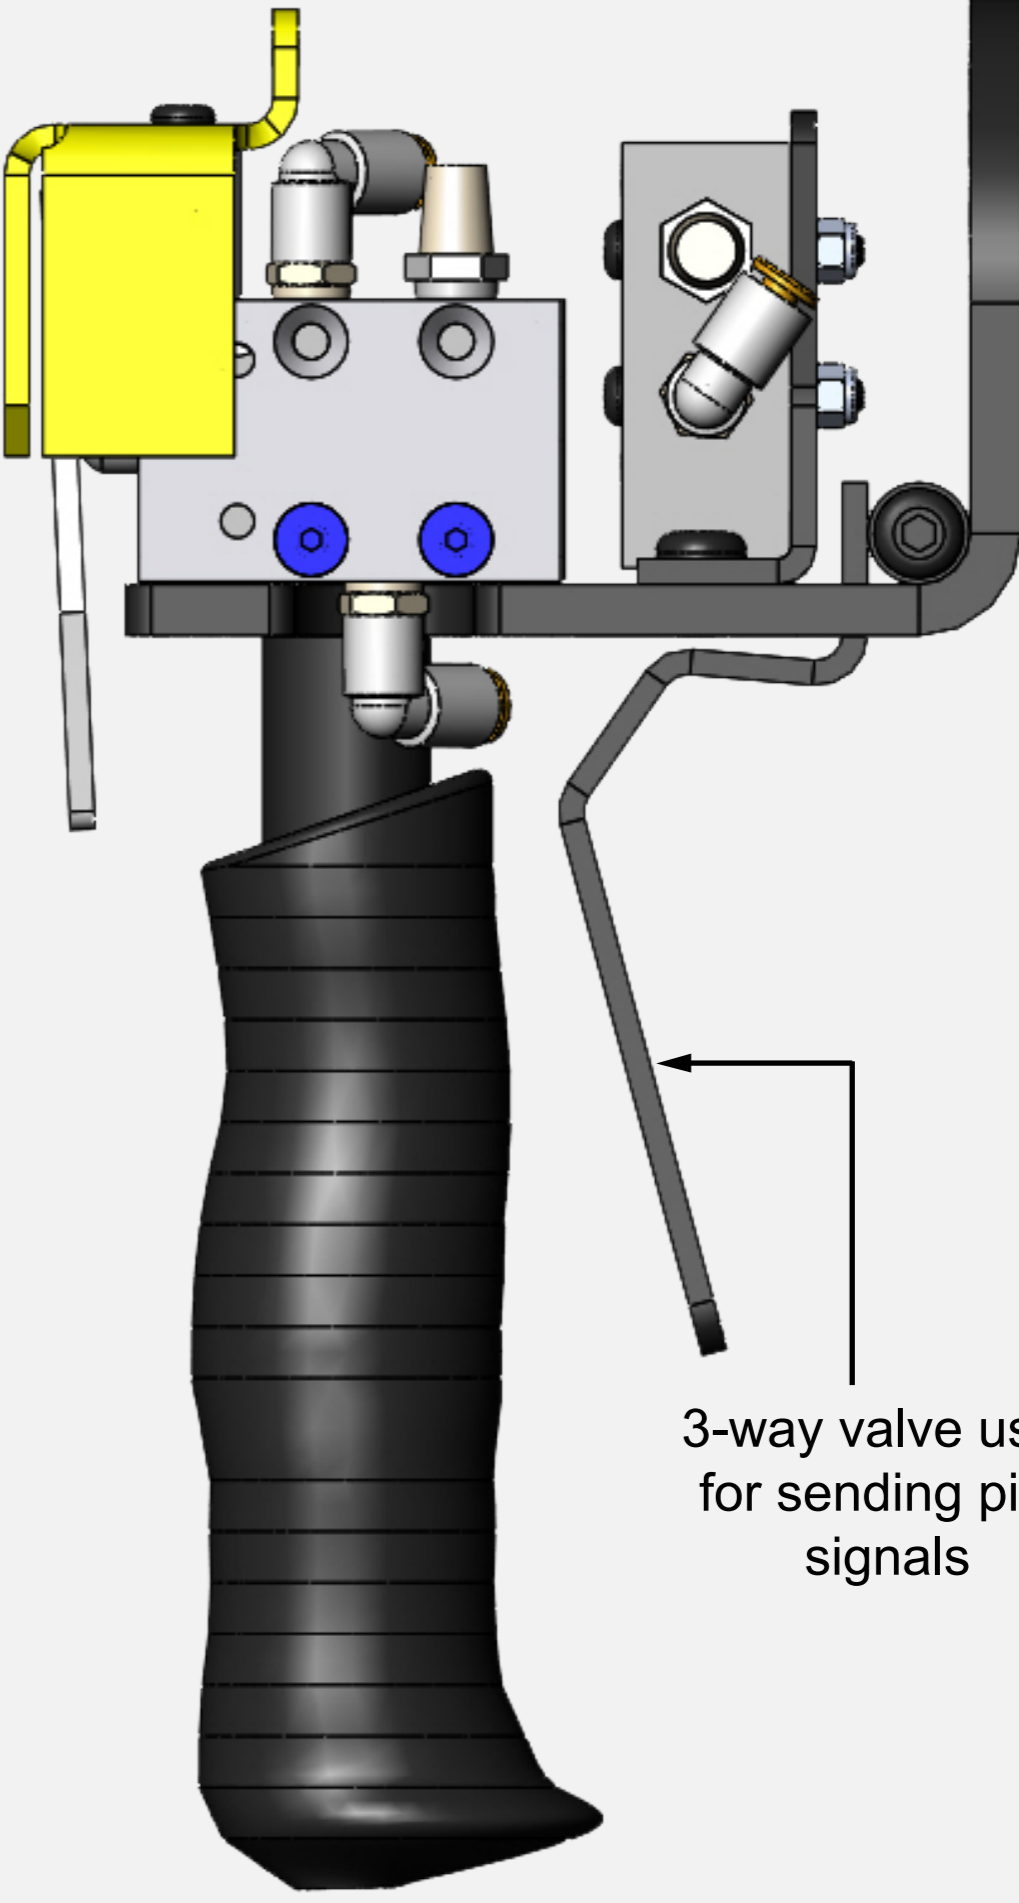

GMBPTA9040 (#ARZ86230R) Pneumatic Control Handle with Pneumatic Trigger

3-way valve used for sending pilot signals

3-way valve used for sending pilot signals