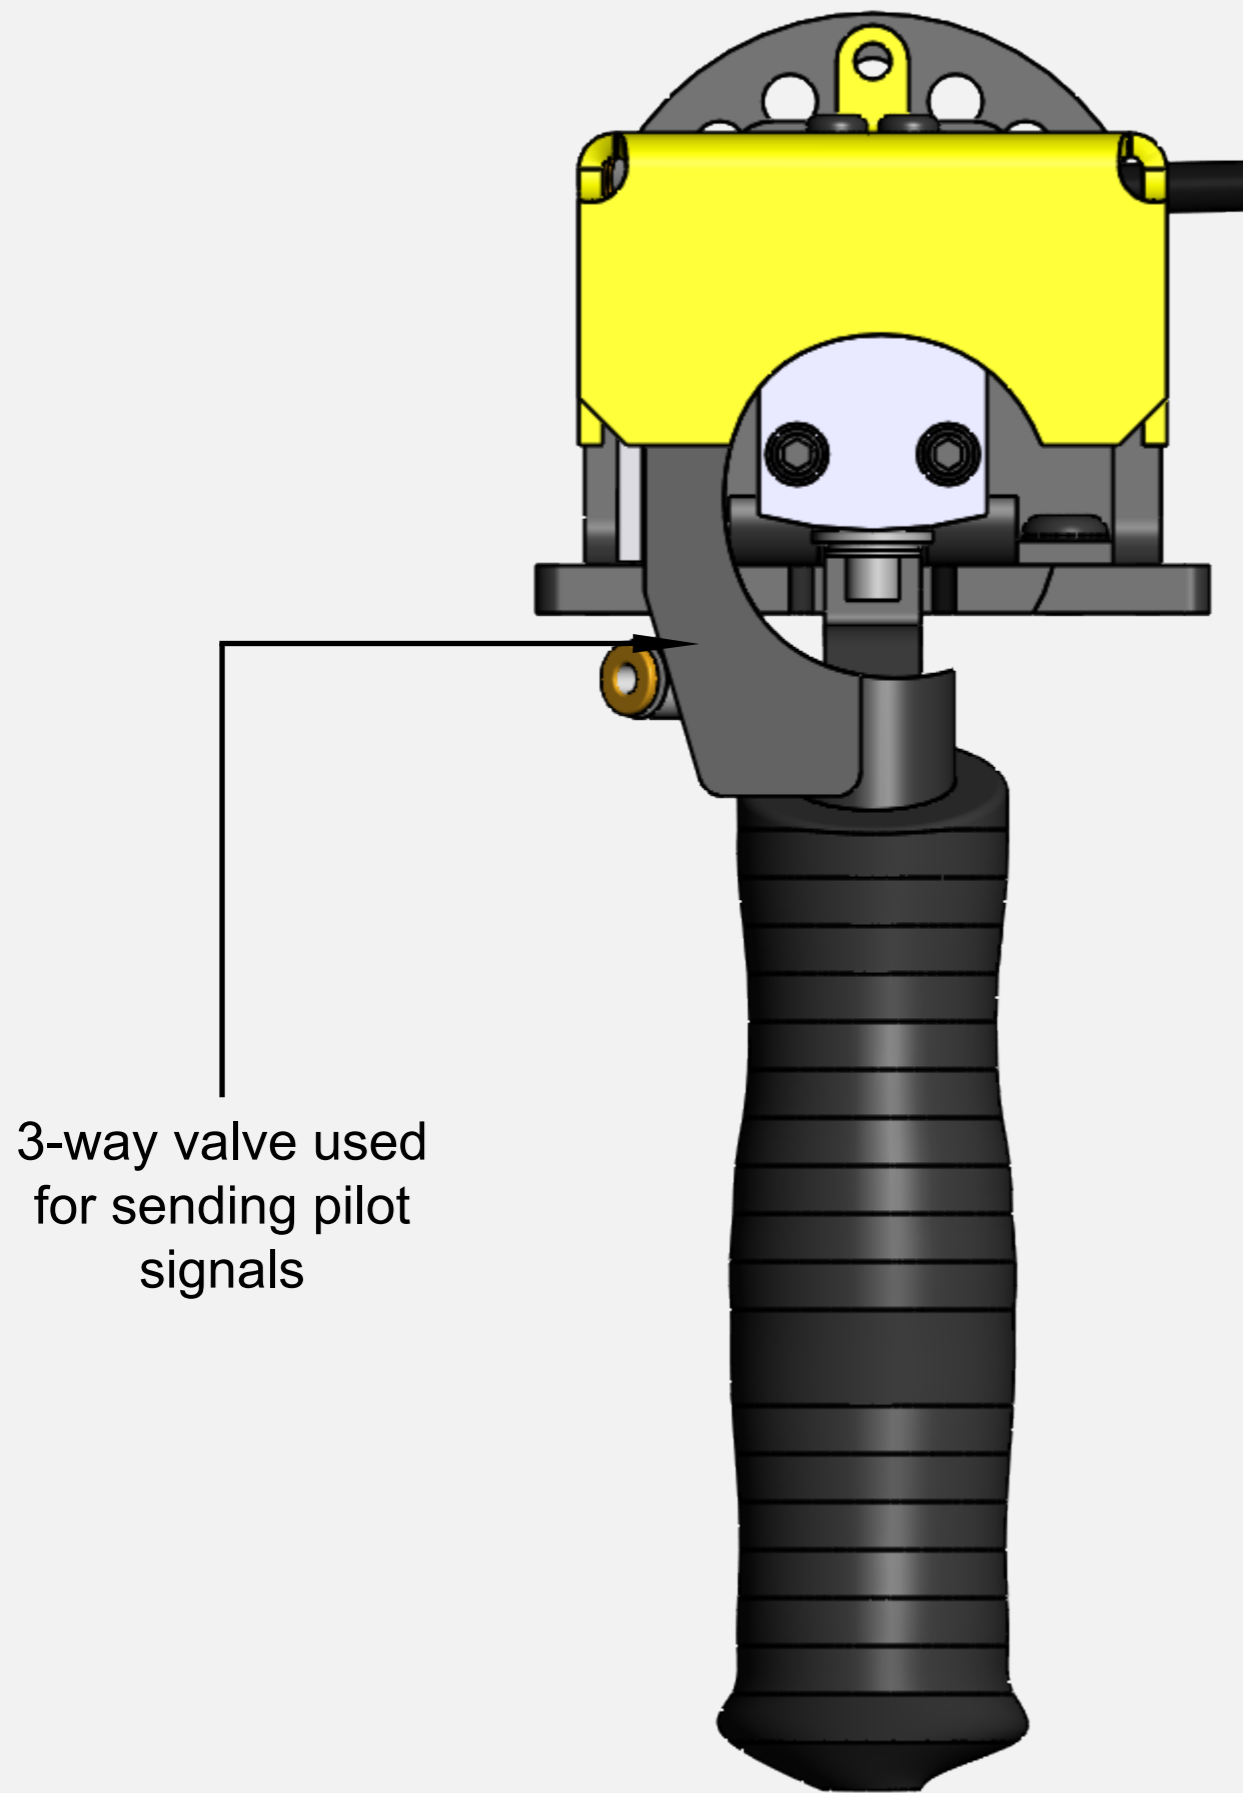

# GMBPETA9400 (#ARZ86317L) Pneumatic Control Handle with Electric Trigger

3-way valve used  
for sending pilot  
signals

Trigger  
4-pin Micro-Single Pole  
Limit Switch with 1-N/O  
(Normally/Open) and  
1-N/C (Normally/Closed)  
contacts