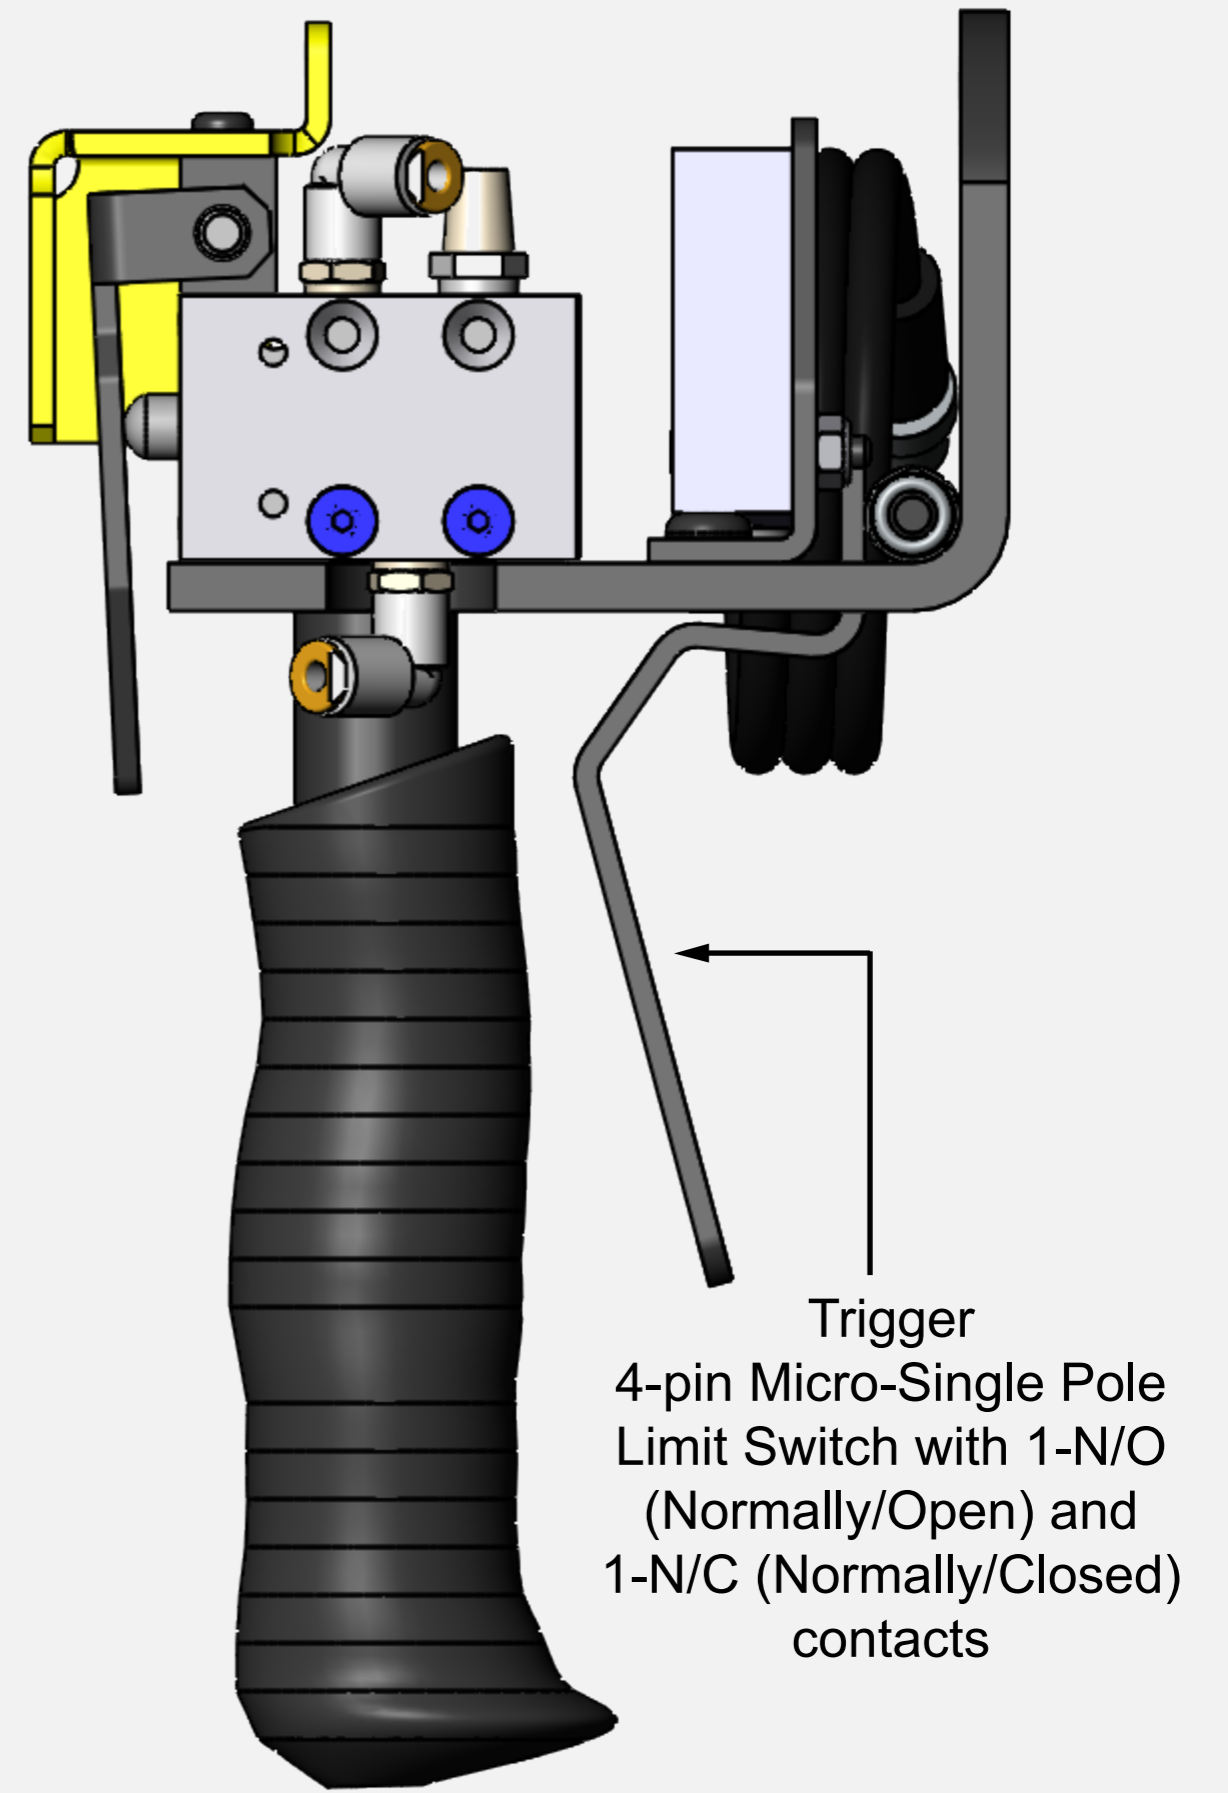

# GMBPETA9400 (#ARZ86317L) Pneumatic Control Handle with Electric Trigger

3-way valve used  
for sending pilot  
signals

Trigger  
4-pin Micro-Single Pole  
Limit Switch with 1-N/O  
(Normally/Open) and  
1-N/C (Normally/Closed)  
contacts