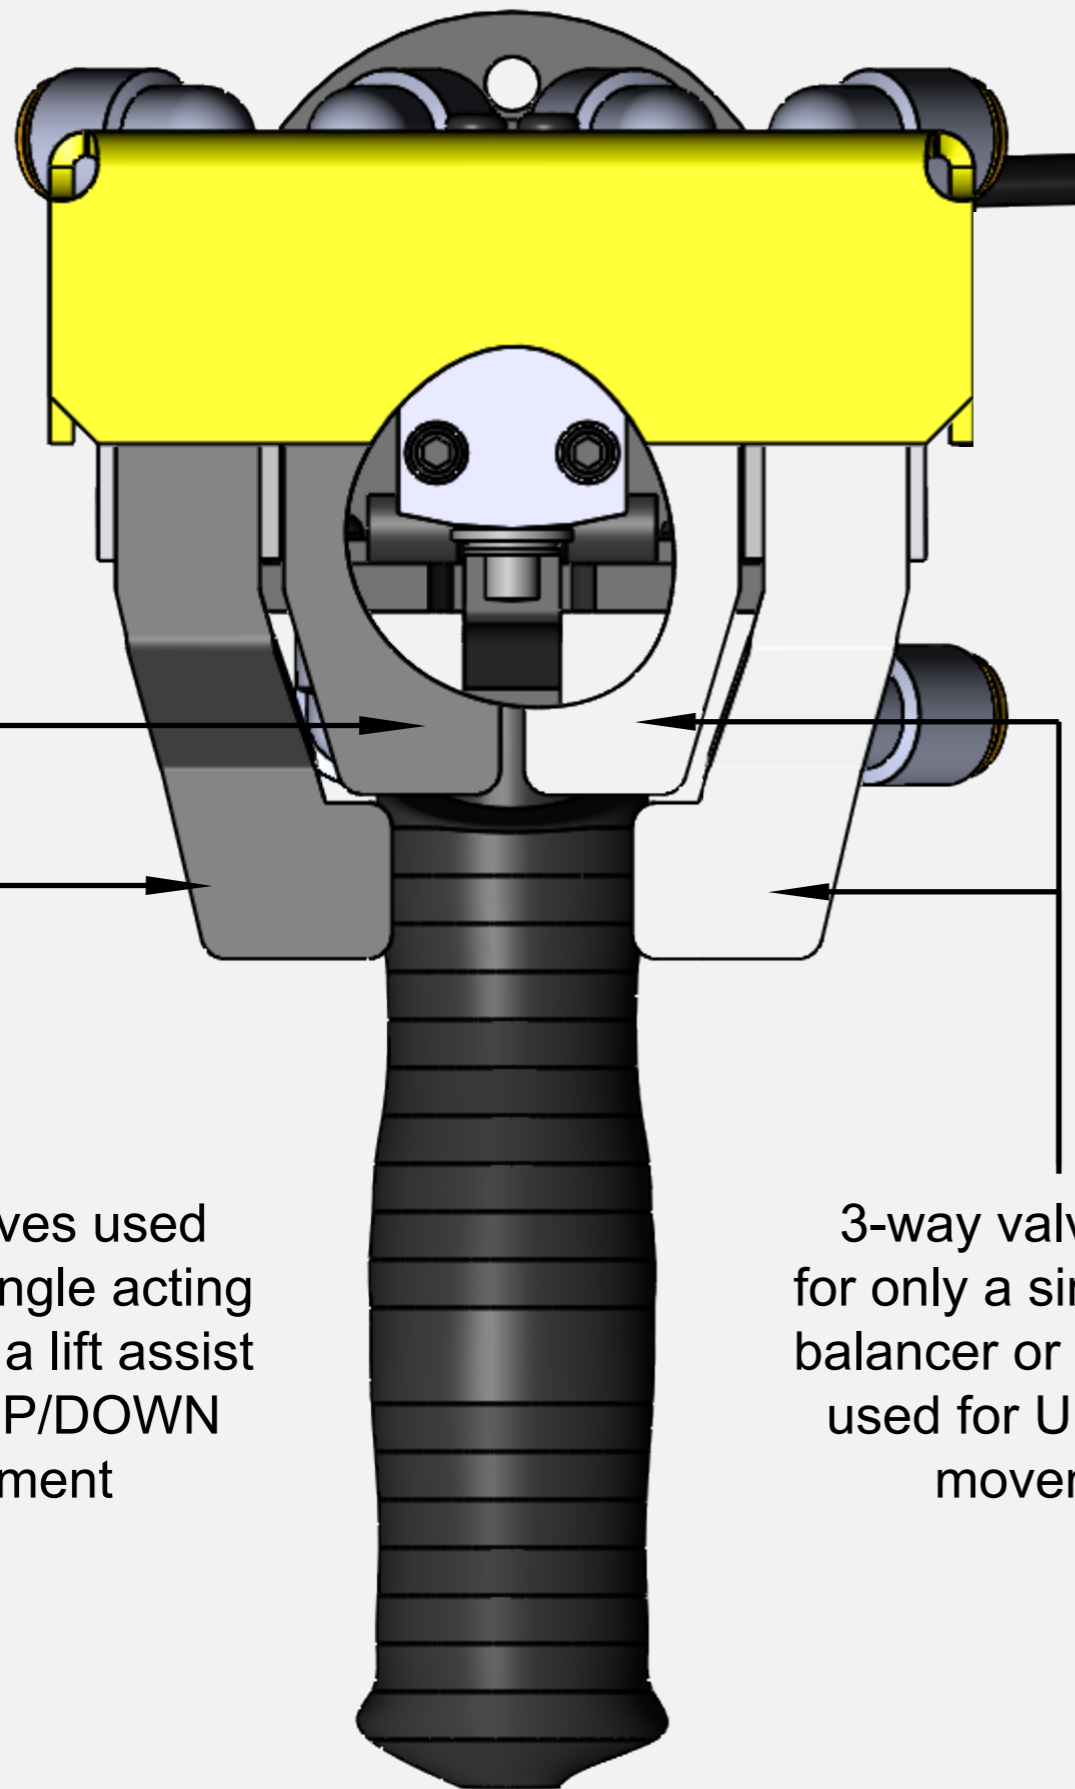

GMBPETA9330 (#ARZ86315S) Pneumatic Control Handle with Electric Trigger

3-way valves used for only a single acting balancer or a lift assist used for UP/DOWN movement

3-way valves used for only a single acting balancer or a lift assist used for UP/DOWN movement

Trigger  
4-pin Micro-Single Pole Limit Switch with 1-N/O (Normally/Open) and 1-N/C (Normally/Closed) contacts