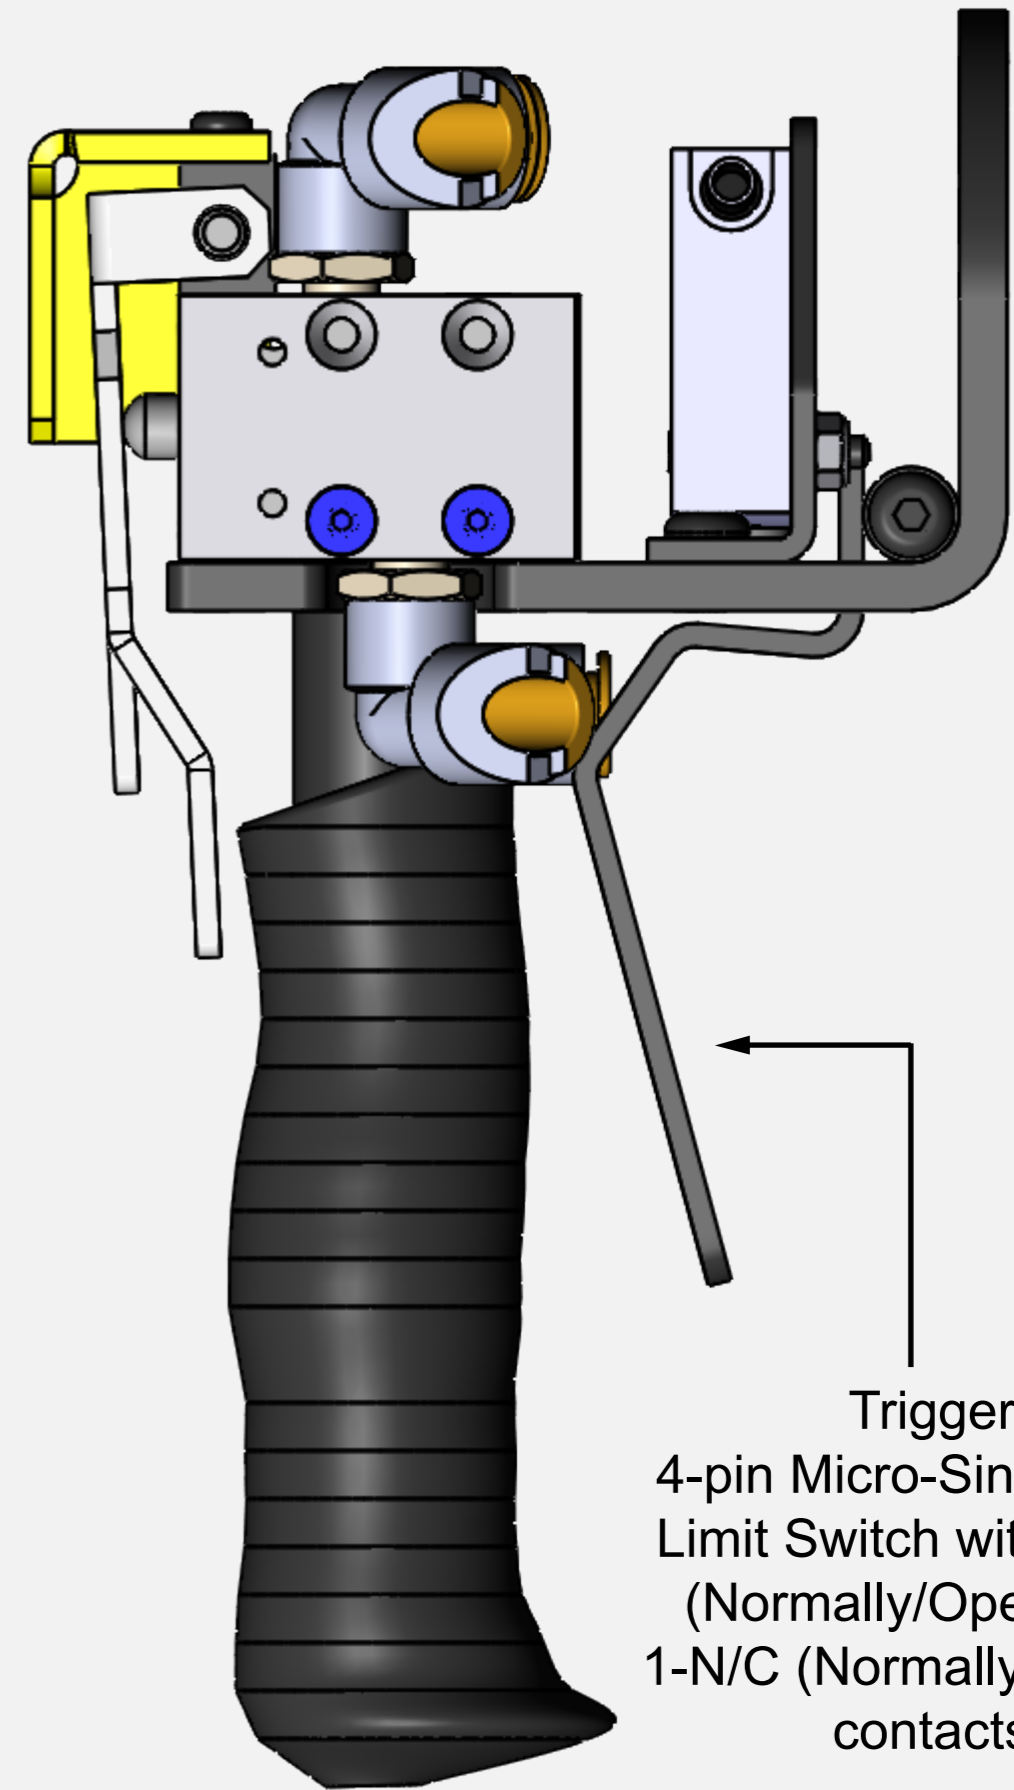

GMBPETA9330 (#ARZ86315S) Pneumatic Control Handle with Electric Trigger

3-way valves used for only a single acting balancer or a lift assist used for UP/DOWN movement

3-way valves used for only a single acting balancer or a lift assist used for UP/DOWN movement

Trigger  
4-pin Micro-Single Pole Limit Switch with 1-N/O (Normally/Open) and 1-N/C (Normally/Closed) contacts