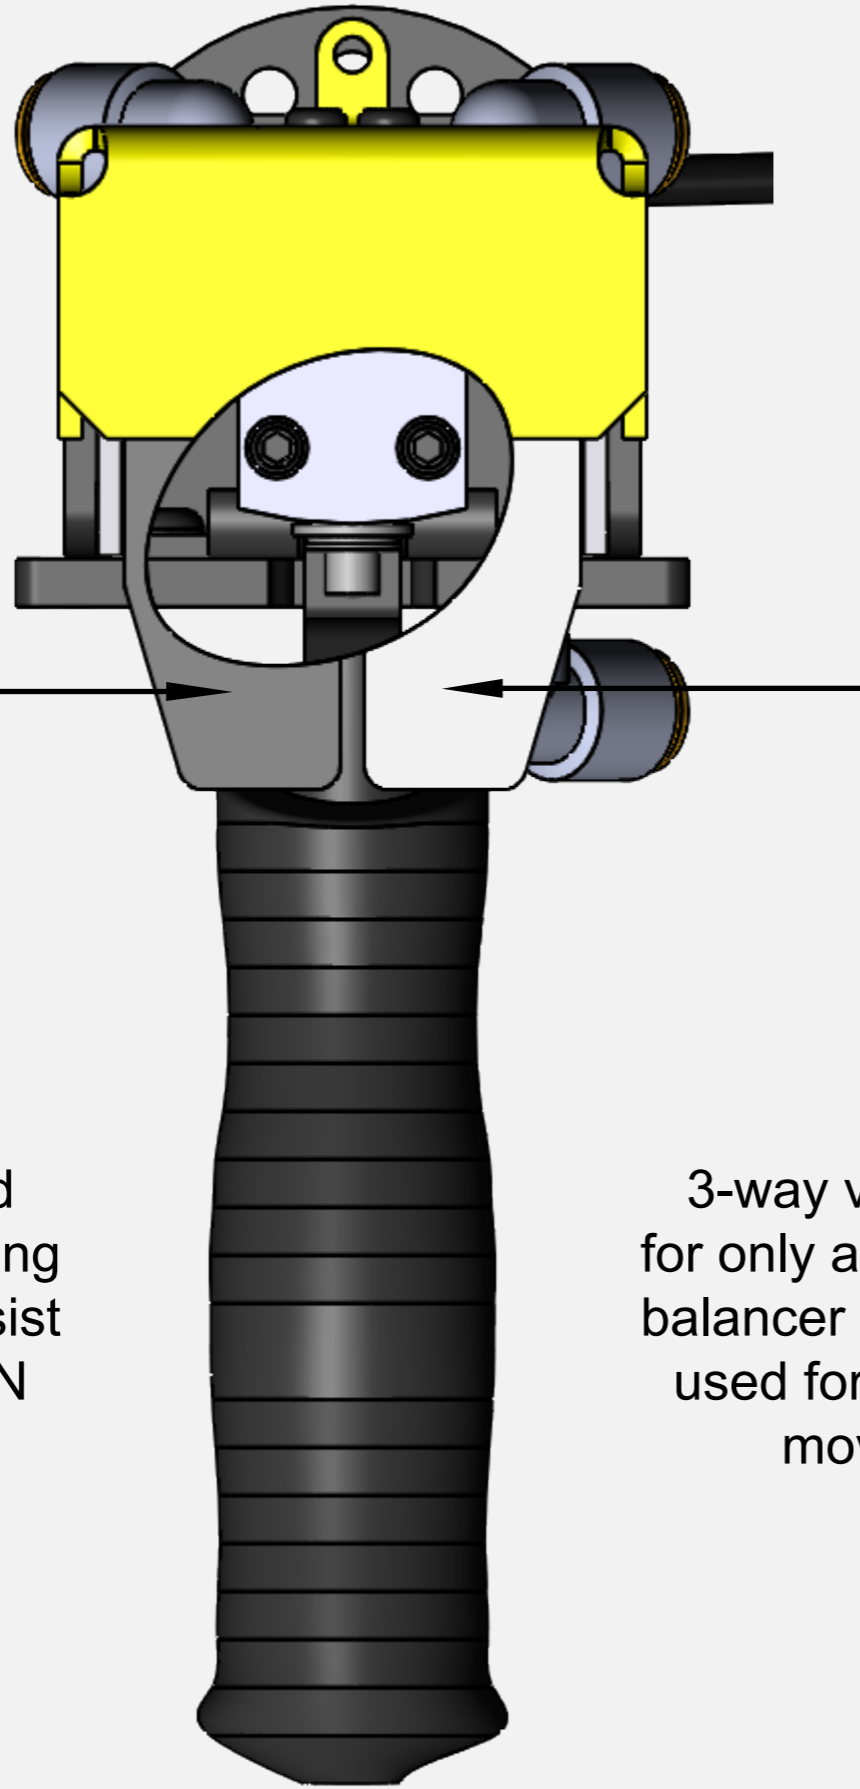

GMBPETA9300 (#ARZ86313S) Pneumatic Control Handle with Electric Trigger

3-way valves used for only a single acting balancer or a lift assist used for UP/DOWN movement

3-way valves used for only a single acting balancer or a lift assist used for UP/DOWN movement

Trigger
4-pin Micro-Single Pole Limit Switch with 1-N/O (Normally/Open) and 1-N/C (Normally/Closed) contacts