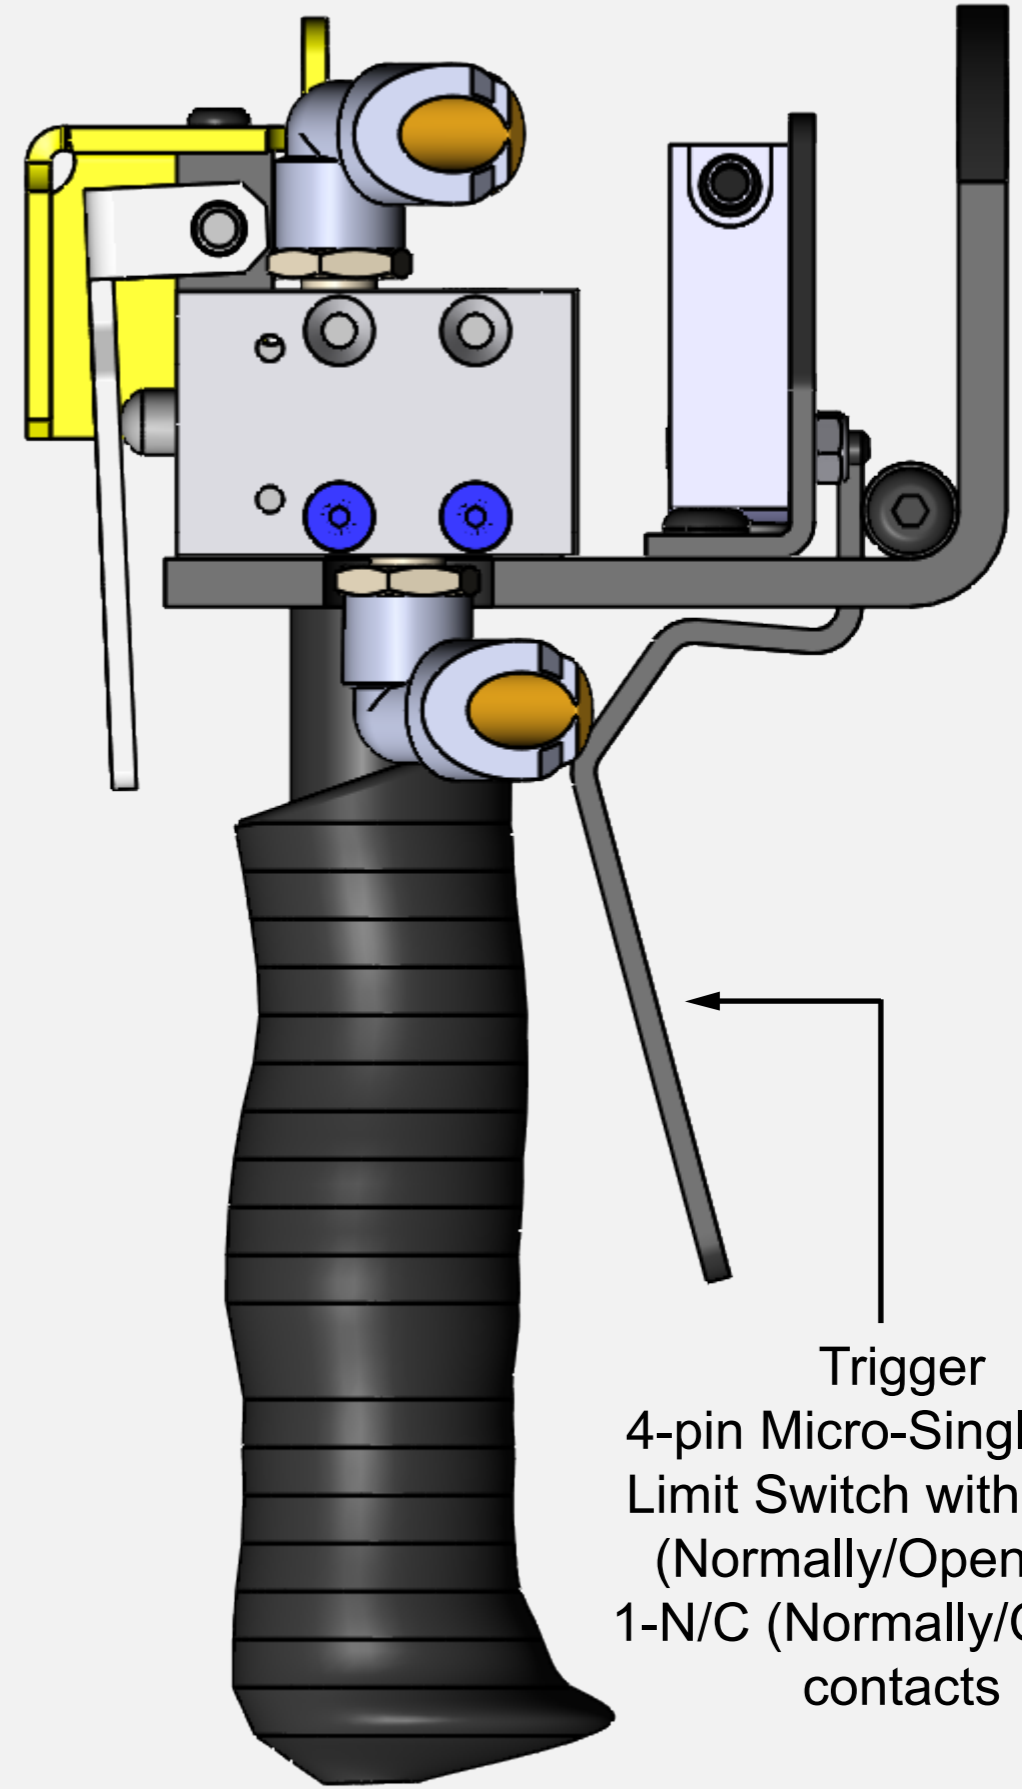

GMBPETA9300 (#ARZ86313S) Pneumatic Control Handle with Electric Trigger

3-way valves used for only a single acting balancer or a lift assist used for UP/DOWN movement

3-way valves used for only a single acting balancer or a lift assist used for UP/DOWN movement

Trigger
4-pin Micro-Single Pole Limit Switch with 1-N/O (Normally/Open) and 1-N/C (Normally/Closed) contacts