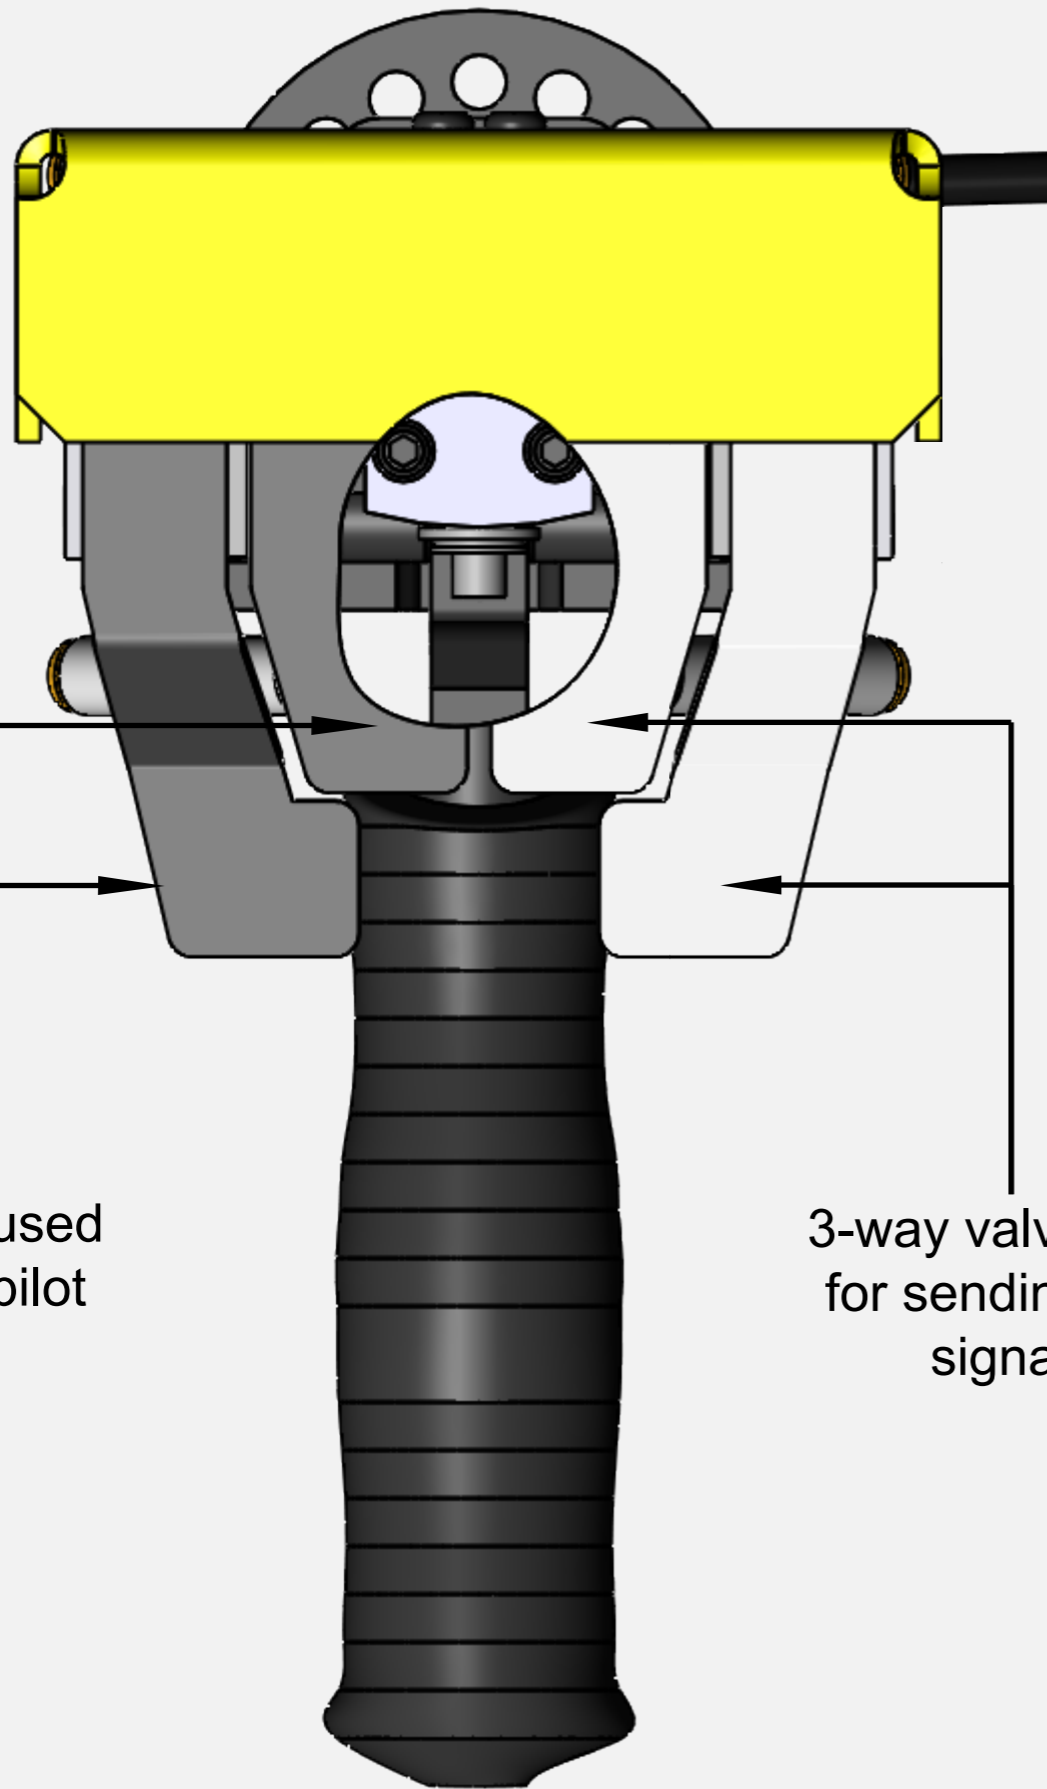

GMBPETA9110 (#ARZ86310S) Pneumatic Control Handle with Electric Trigger

3-way valve used
for sending pilot
signals

3-way valve used
for sending pilot
signals

Trigger
4-pin Micro-Single Pole
Limit Switch with 1-N/O
(Normally/Open) and
1-N/C (Normally/Closed)
contacts