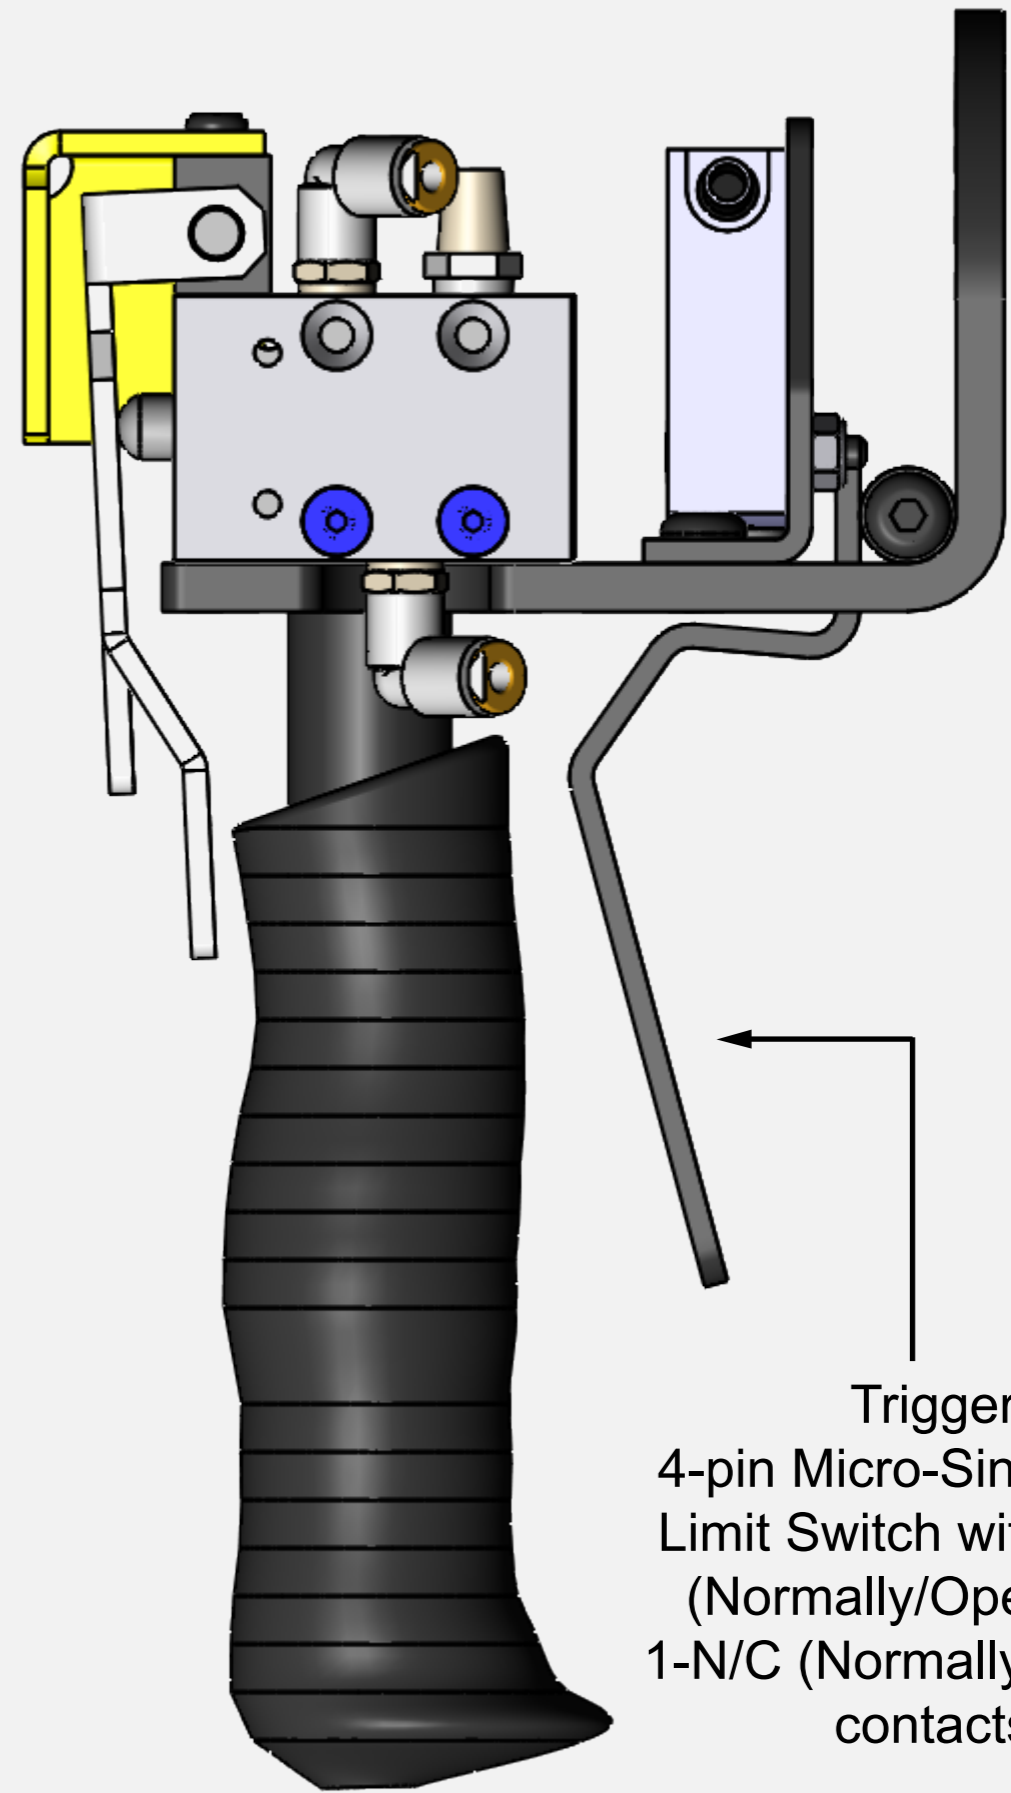

GMBPETA9110 (#ARZ86310S) Pneumatic Control Handle with Electric Trigger

3-way valve used
for sending pilot
signals

3-way valve used
for sending pilot
signals

Trigger
4-pin Micro-Single Pole
Limit Switch with 1-N/O
(Normally/Open) and
1-N/C (Normally/Closed)
contacts