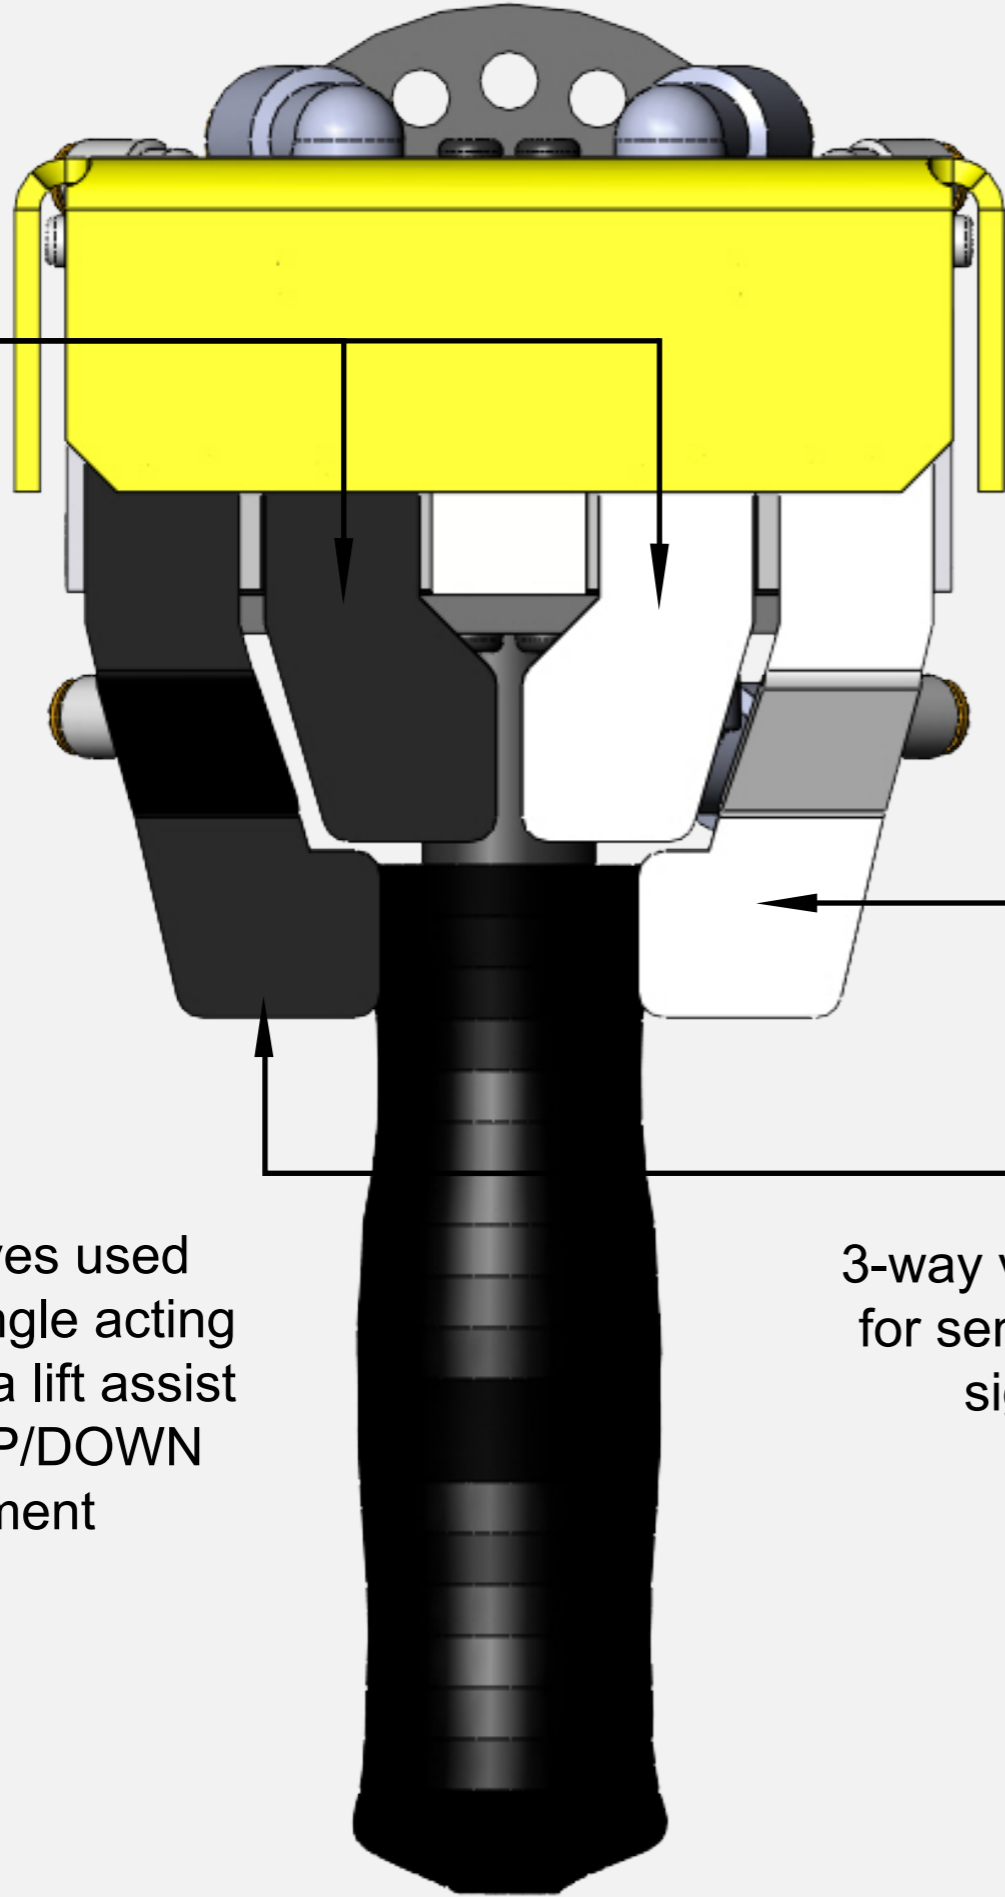

GMBPA9434 (#ARZ86229S) Pneumatic Control Handle

3-way valves used for only a single acting balancer or a lift assist used for UP/DOWN movement

3-way valve used for sending pilot signals