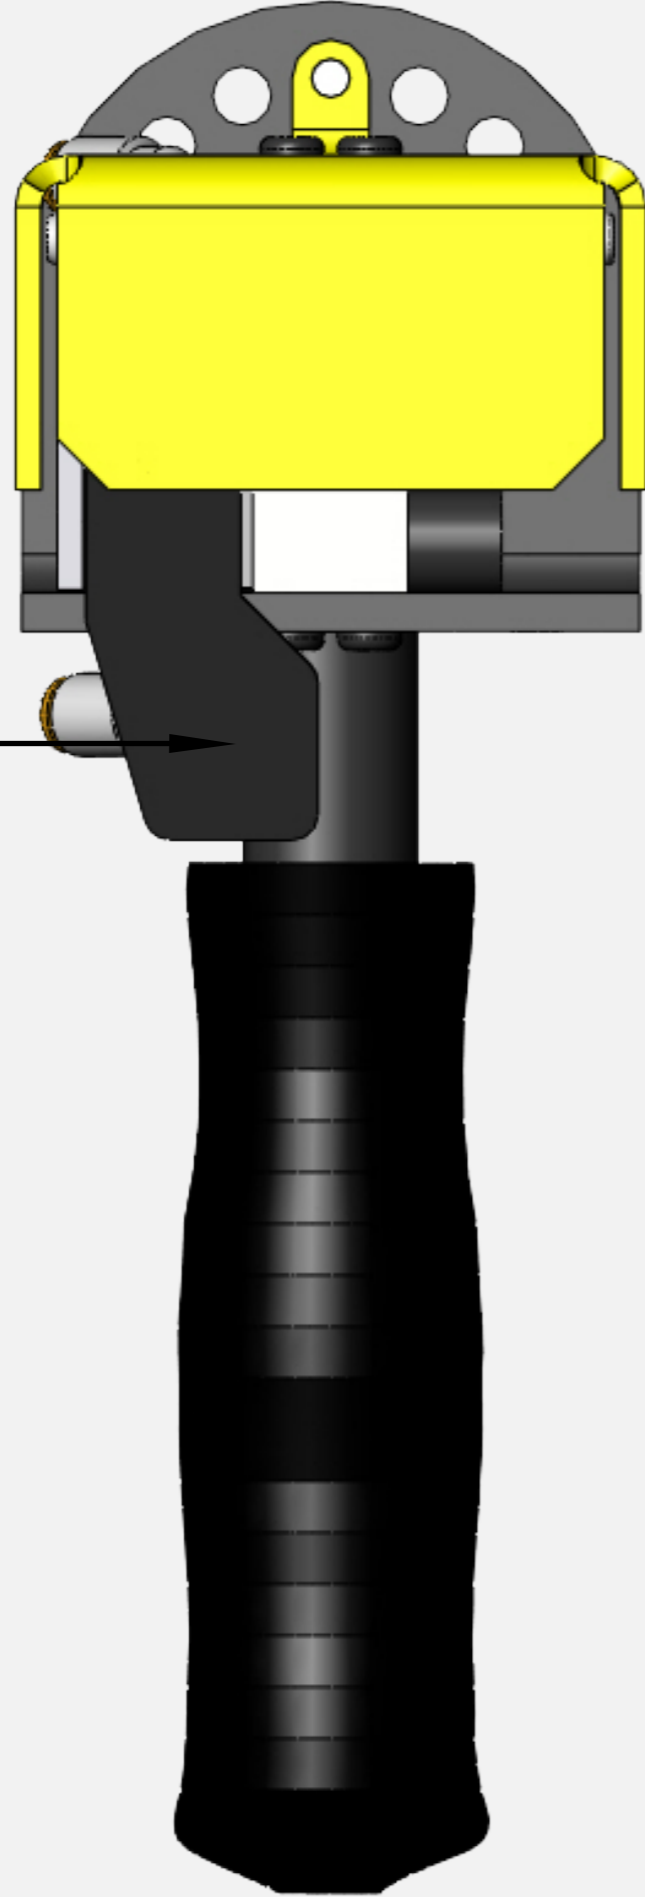

GMBPA9400 (#ARZ86226L) Pneumatic Control Handle

3-way valve used
for sending pilot
signals