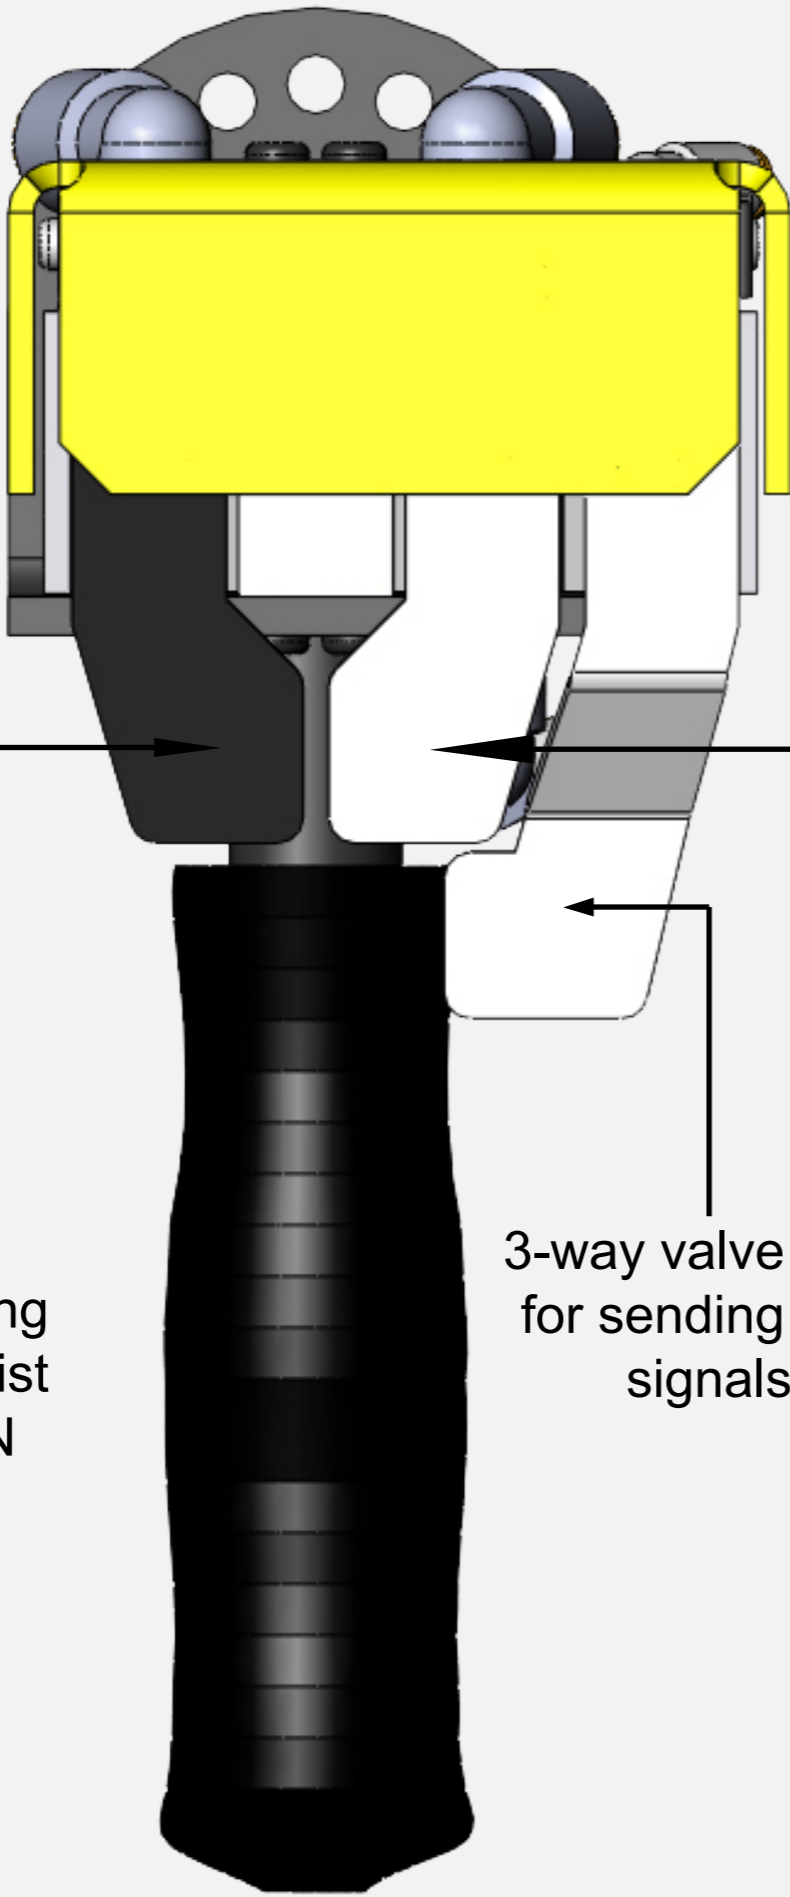

GMBPA9340 (#ARZ86225R) Pneumatic Control Handle

3-way valves used for only a single acting balancer or a lift assist used for UP/DOWN movement

3-way valve used for sending pilot signals

3-way valves used for only a single acting balancer or a lift assist used for UP/DOWN movement