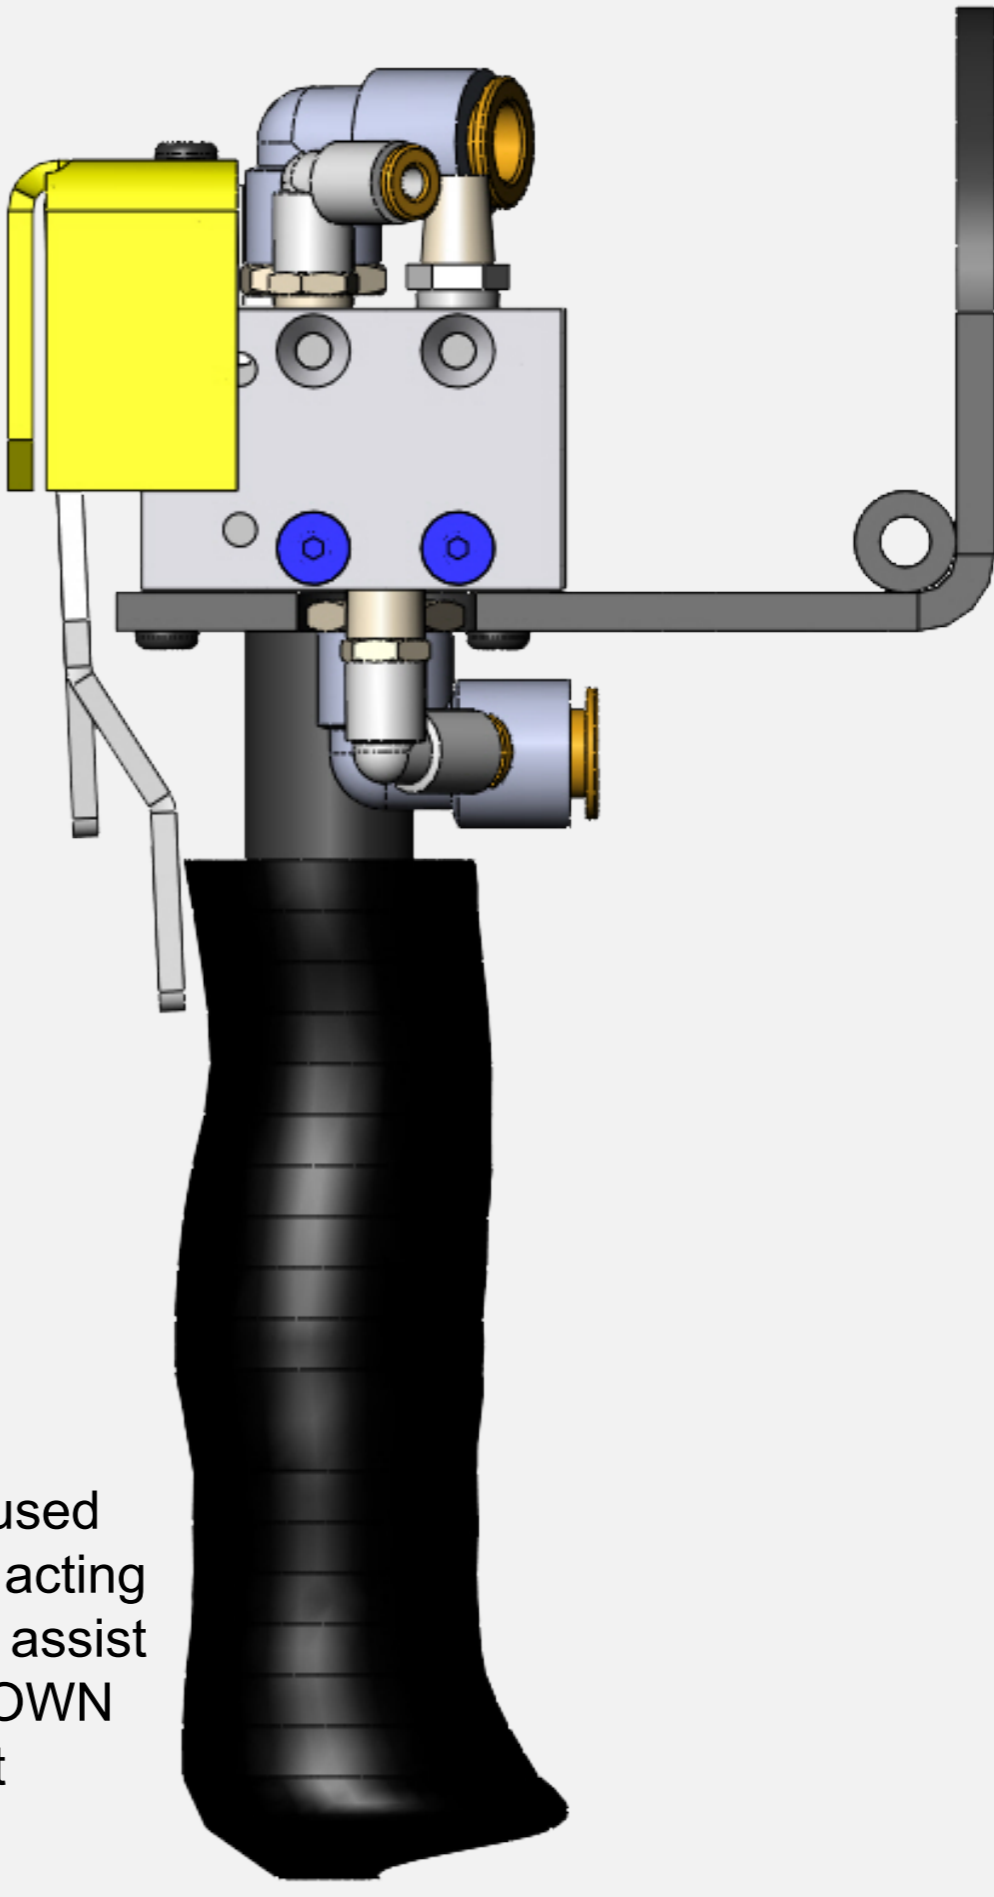

GMBPA9340 (#ARZ86225R) Pneumatic Control Handle

3-way valves used for only a single acting balancer or a lift assist used for UP/DOWN movement

3-way valve used for sending pilot signals

3-way valves used for only a single acting balancer or a lift assist used for UP/DOWN movement