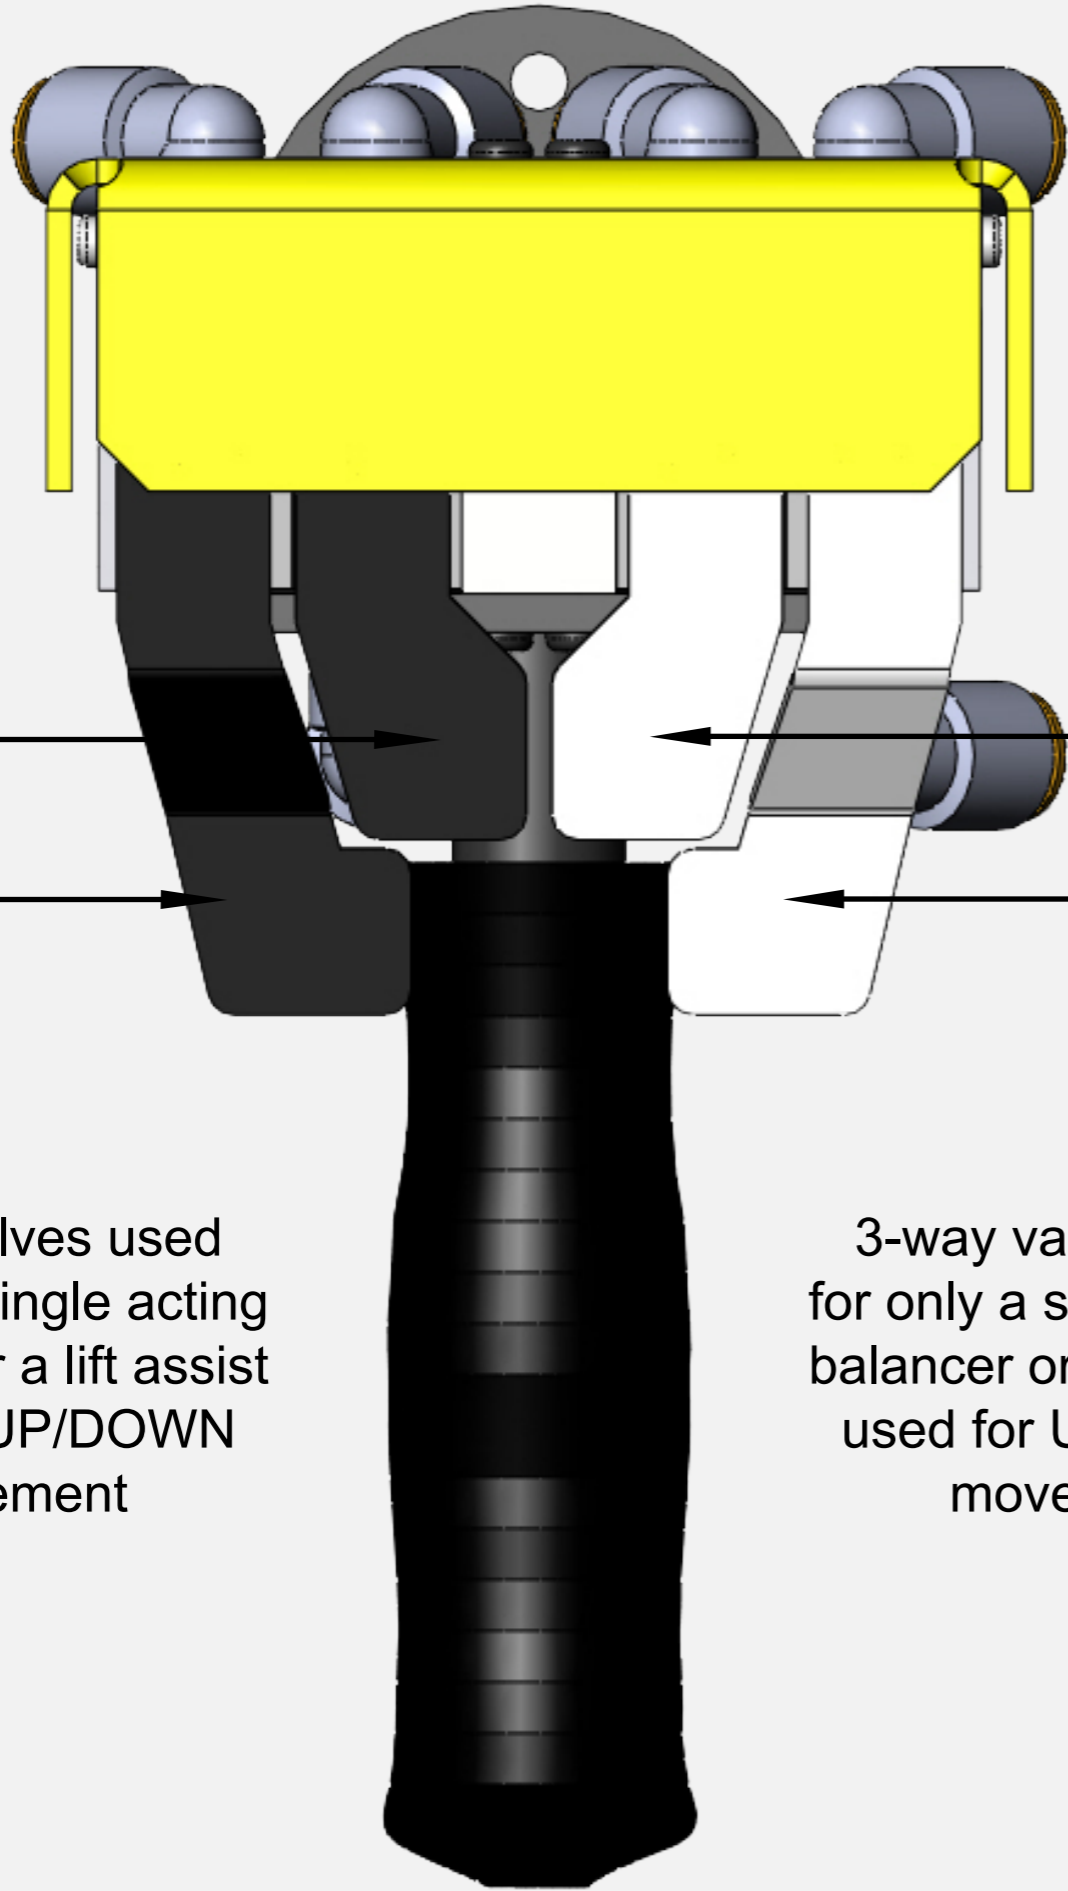

GMBPA9330 (#ARZ86224S) Pneumatic Control Handle

3-way valves used for only a single acting balancer or a lift assist used for UP/DOWN movement

3-way valves used for only a single acting balancer or a lift assist used for UP/DOWN movement