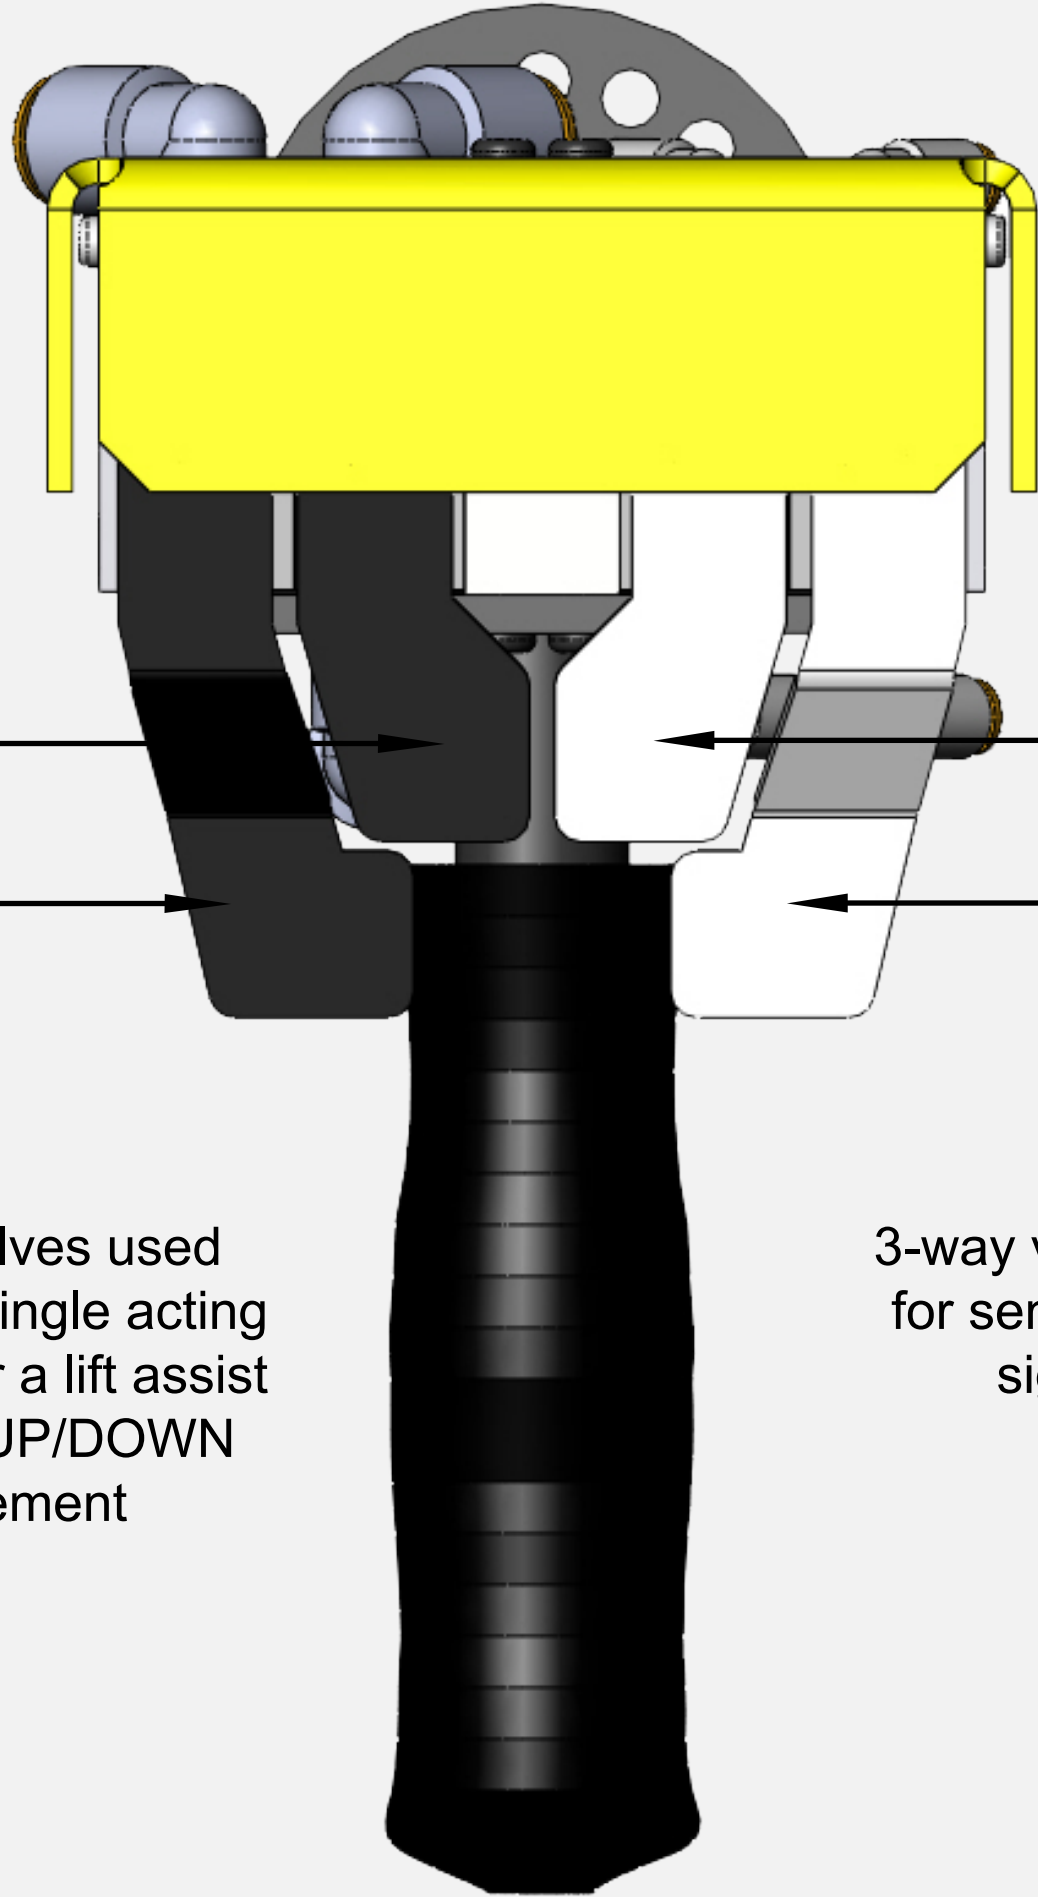

# GMBPA9310 (#ARZ86223S) Pneumatic Control Handle

3-way valves used for only a single acting balancer or a lift assist used for UP/DOWN movement

3-way valve used for sending pilot signals