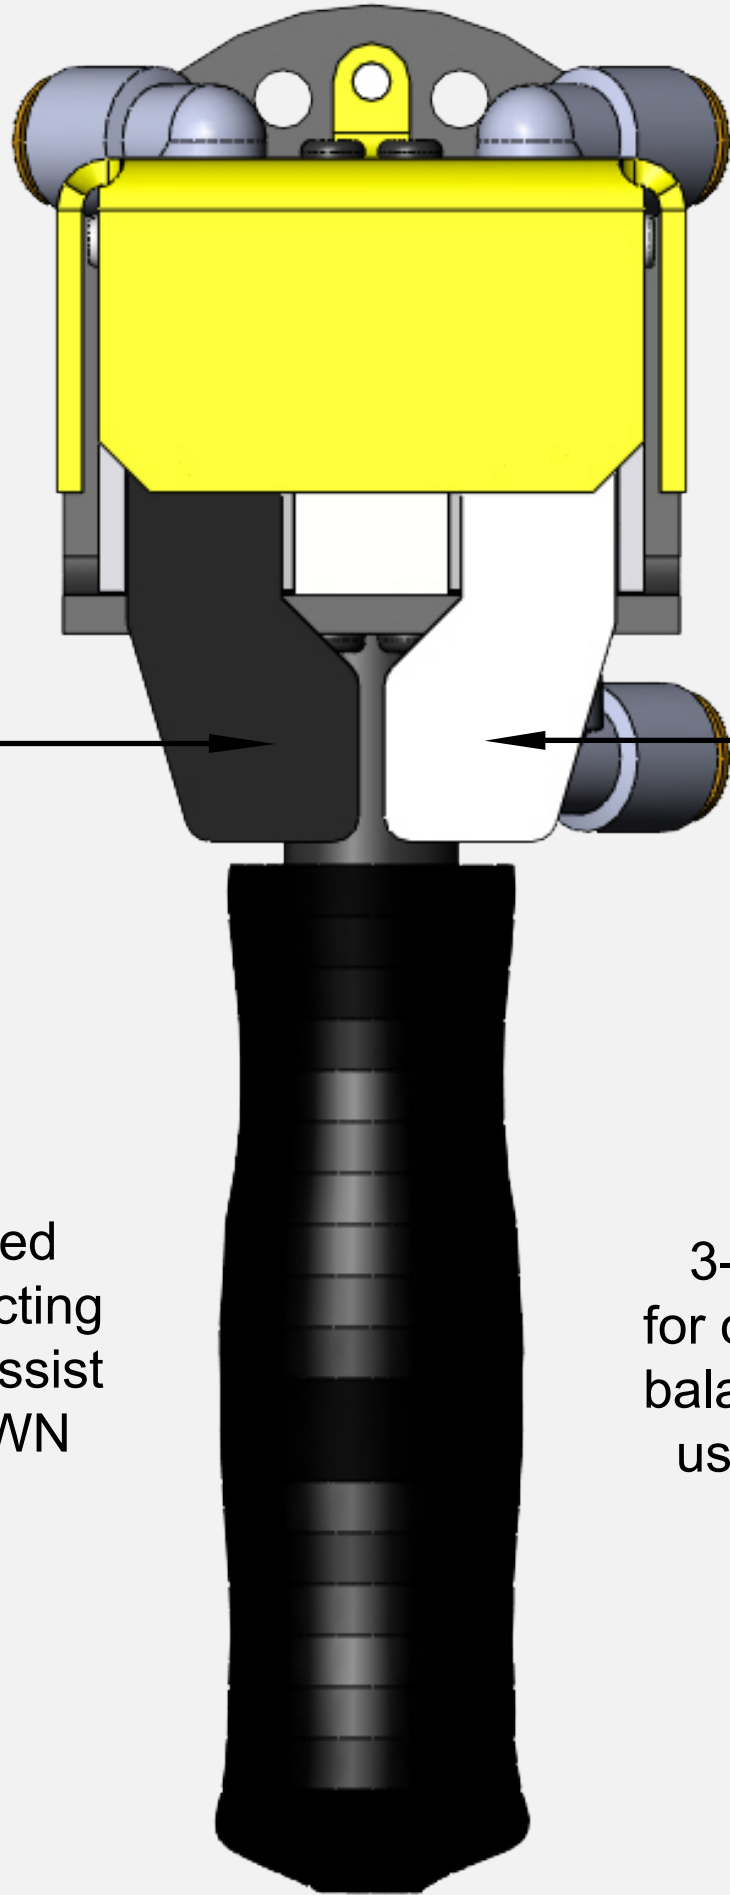

GMBPA9300 (#ARZ86222S) Pneumatic Control Handle

3-way valves used
for only a single acting
balancer or a lift assist
used for UP/DOWN
movement

3-way valves used
for only a single acting
balancer or a lift assist
used for UP/DOWN
movement