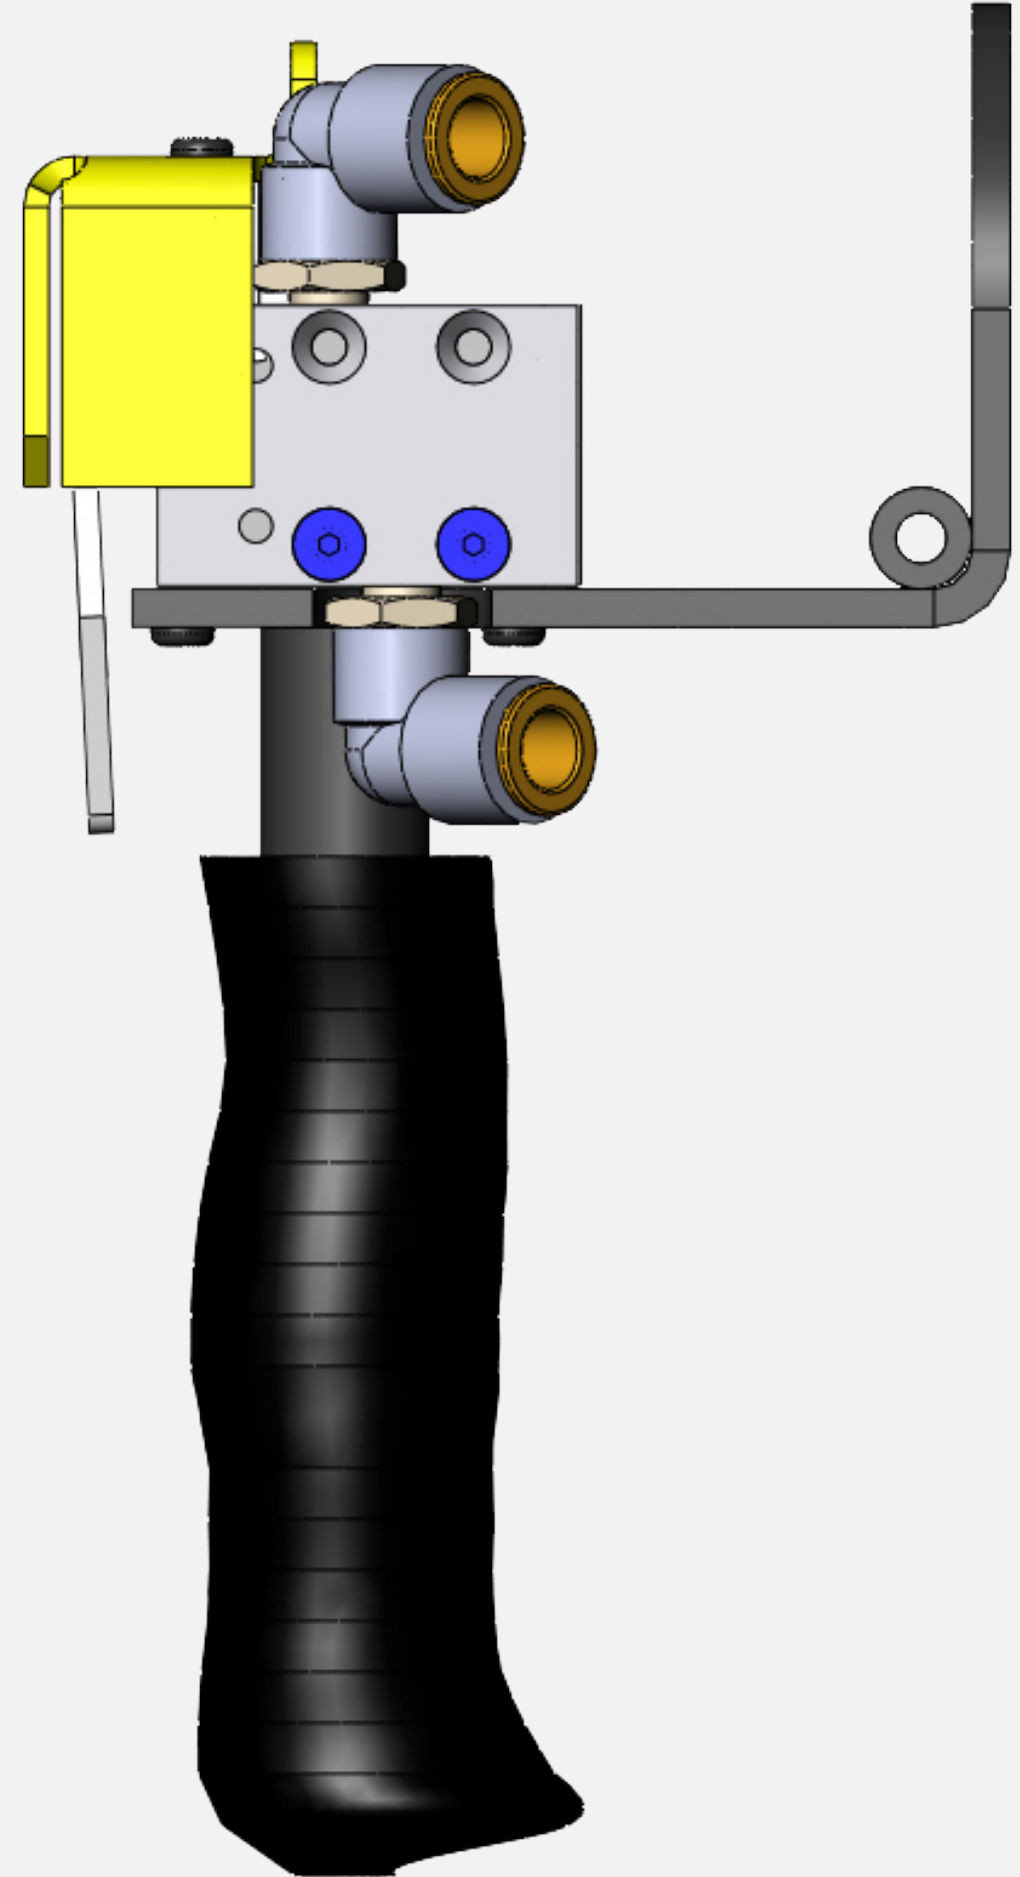

GMBPA9300 (#ARZ86222S) Pneumatic Control Handle

3-way valves used
for only a single acting
balancer or a lift assist
used for UP/DOWN
movement

3-way valves used
for only a single acting
balancer or a lift assist
used for UP/DOWN
movement