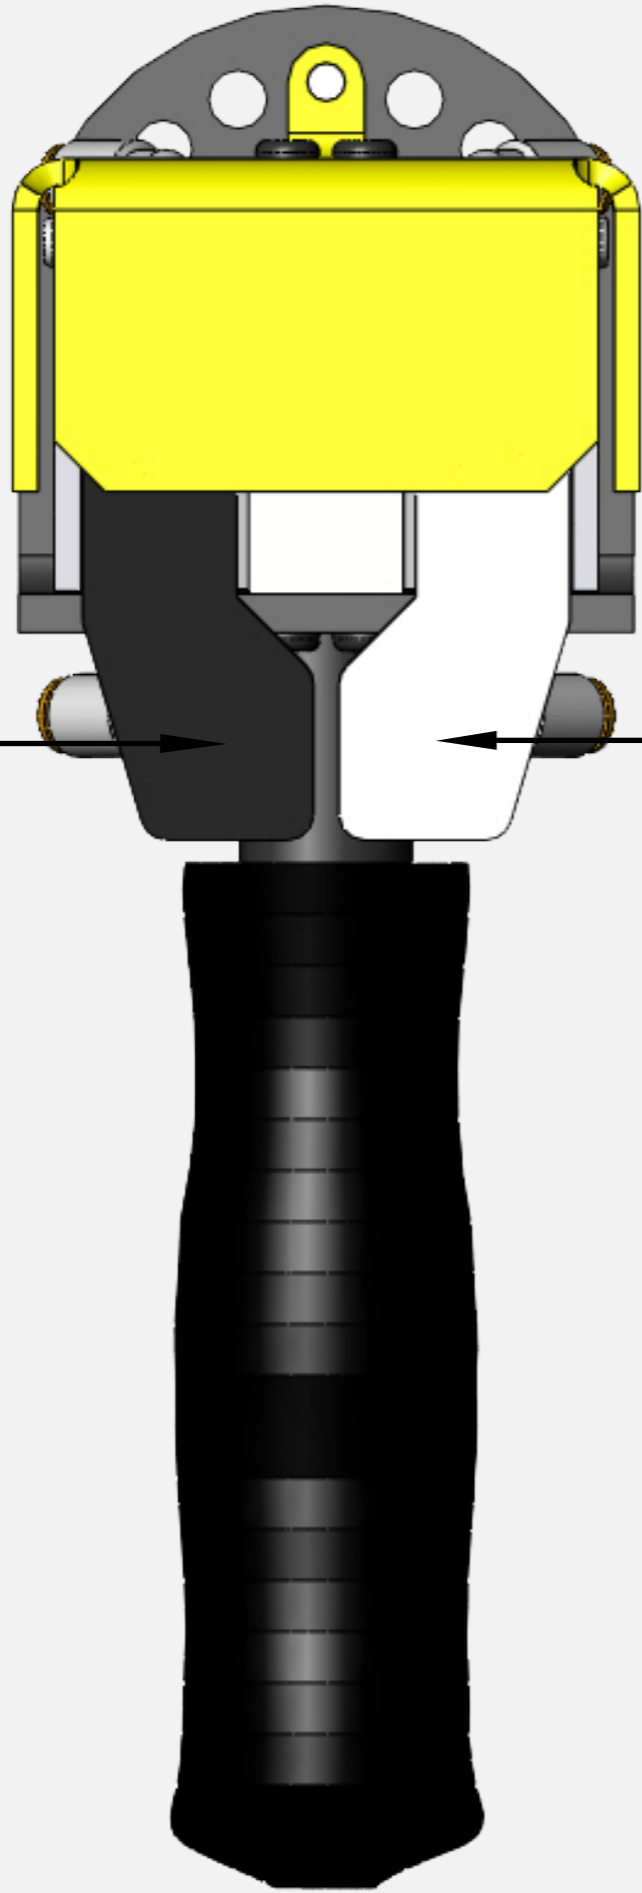

GMBPA9100 (#ARZ86218S) Pneumatic Control Handle

3-way valve used
for sending pilot
signals

3-way valve used
for sending pilot
signals