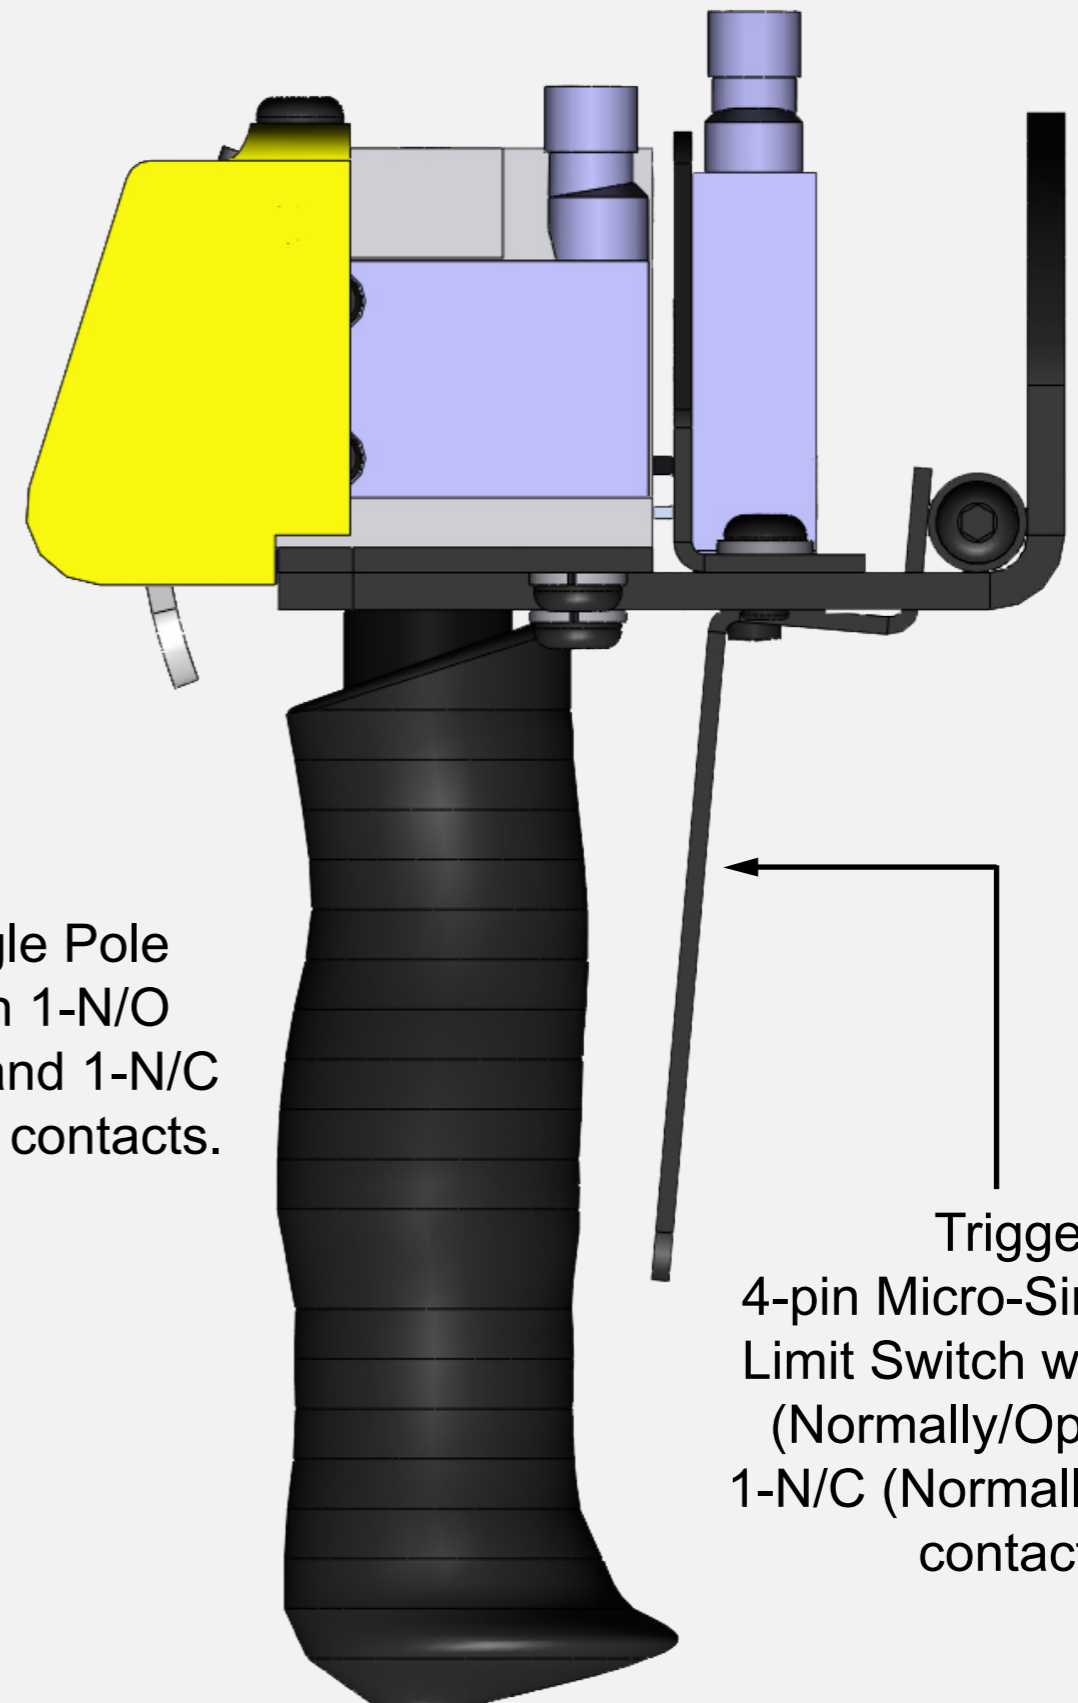

EPTA9660 Series Electric Control Handle with Electric Trigger

4-pin Micro-Single Pole
Limit Switch with 1-N/O
(Normally/Open) and 1-N/C
(Normally/Closed) contacts.

Trigger
4-pin Micro-Single Pole
Limit Switch with 1-N/O
(Normally/Open) and
1-N/C (Normally/Closed)
contacts