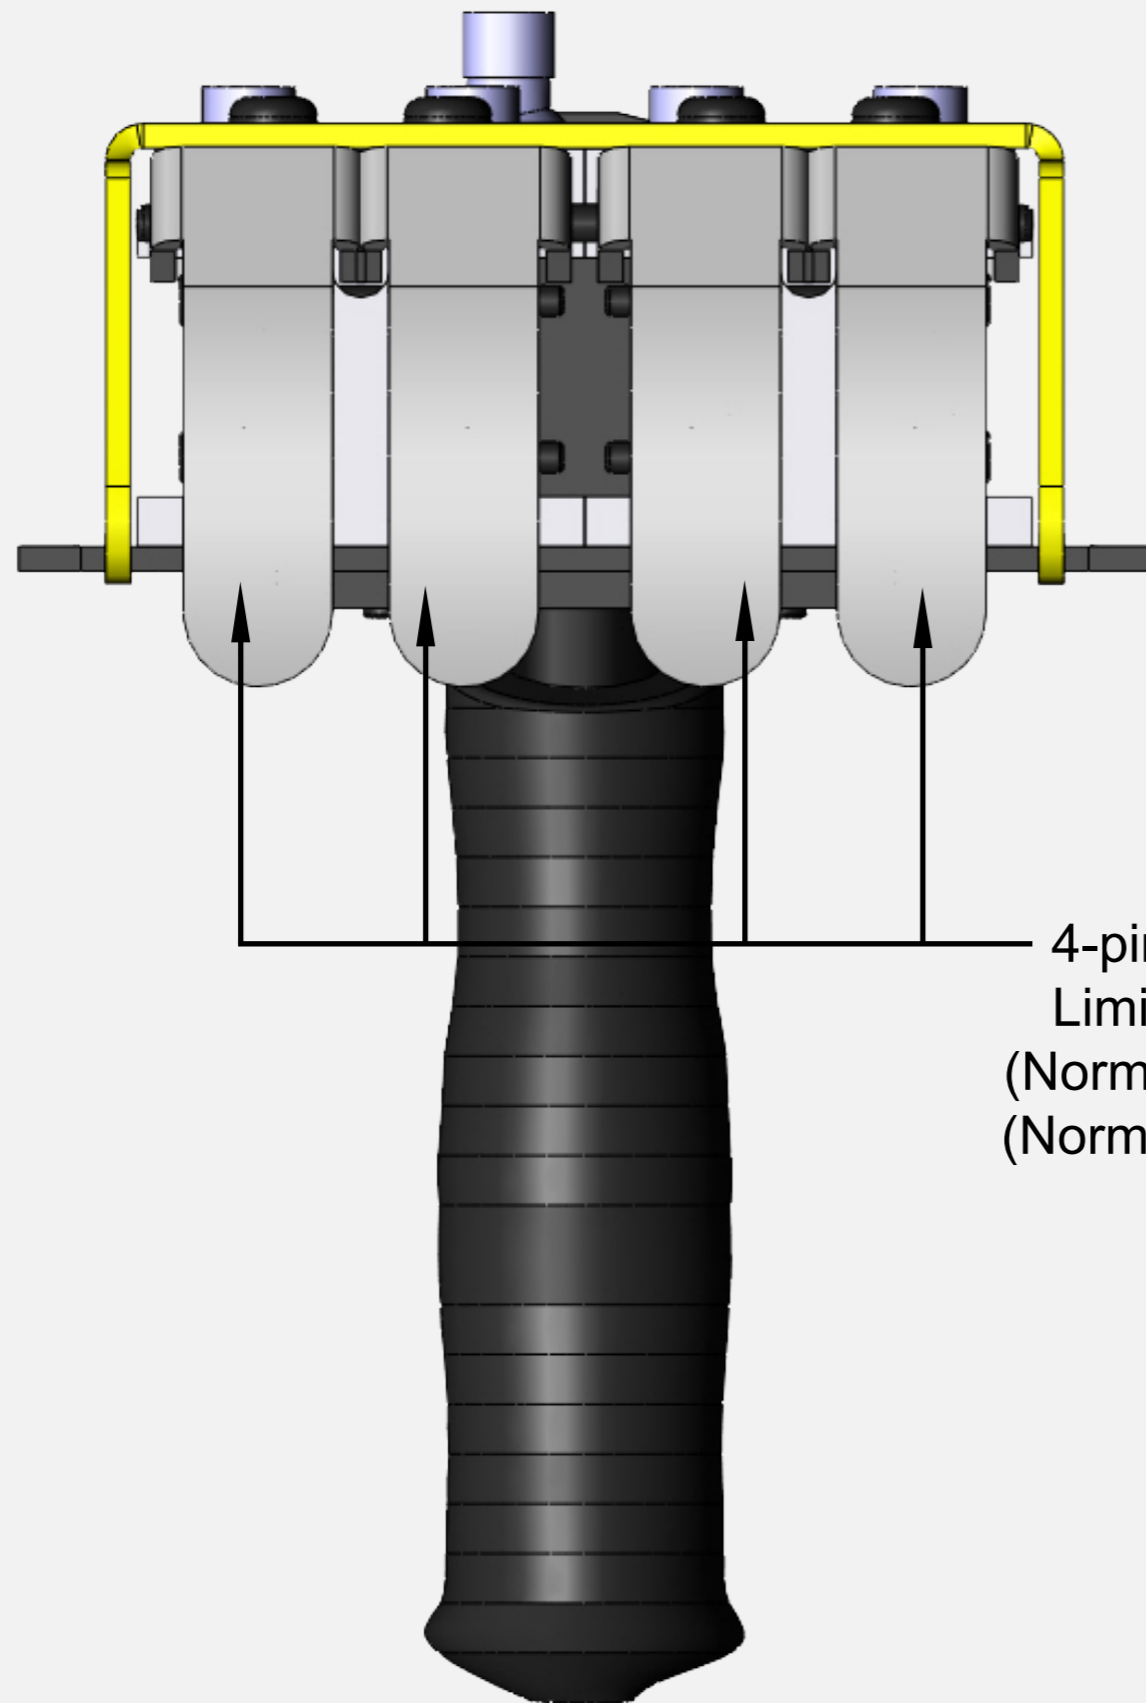

EPTA9660 Series Electric Control Handle with Electric Trigger

4-pin Micro-Single Pole
Limit Switch with 1-N/O
(Normally/Open) and 1-N/C
(Normally/Closed) contacts.

Trigger
4-pin Micro-Single Pole
Limit Switch with 1-N/O
(Normally/Open) and
1-N/C (Normally/Closed)
contacts