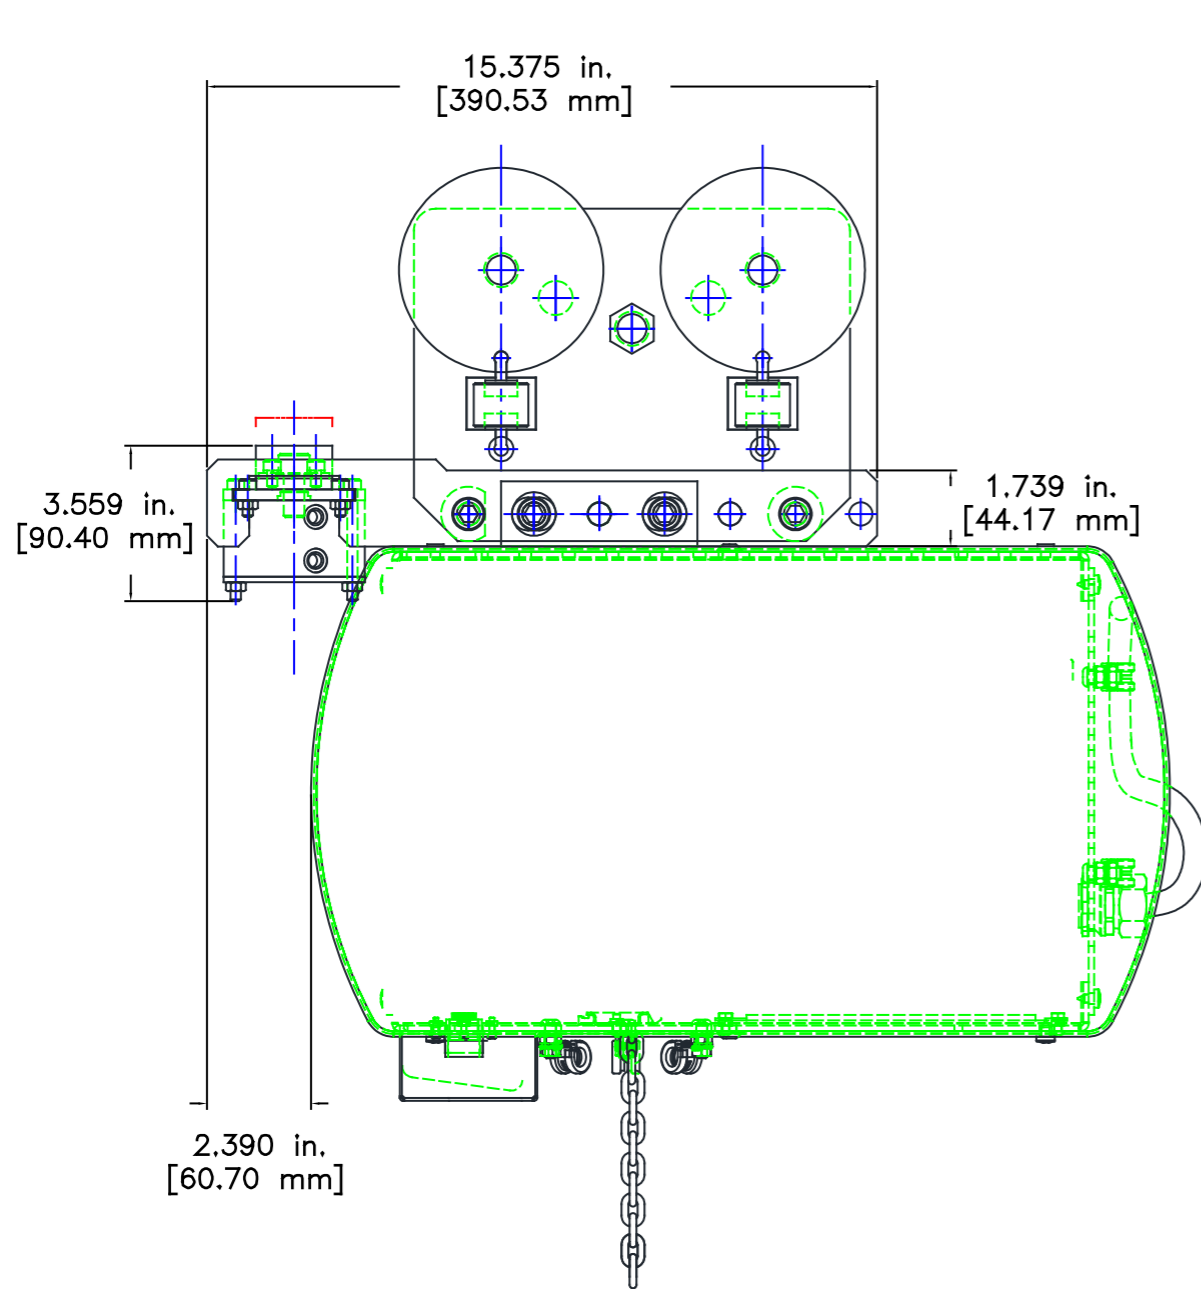

# EBA1330 Servo Hoist Rail Brake

Forward Mount

Rear Mount