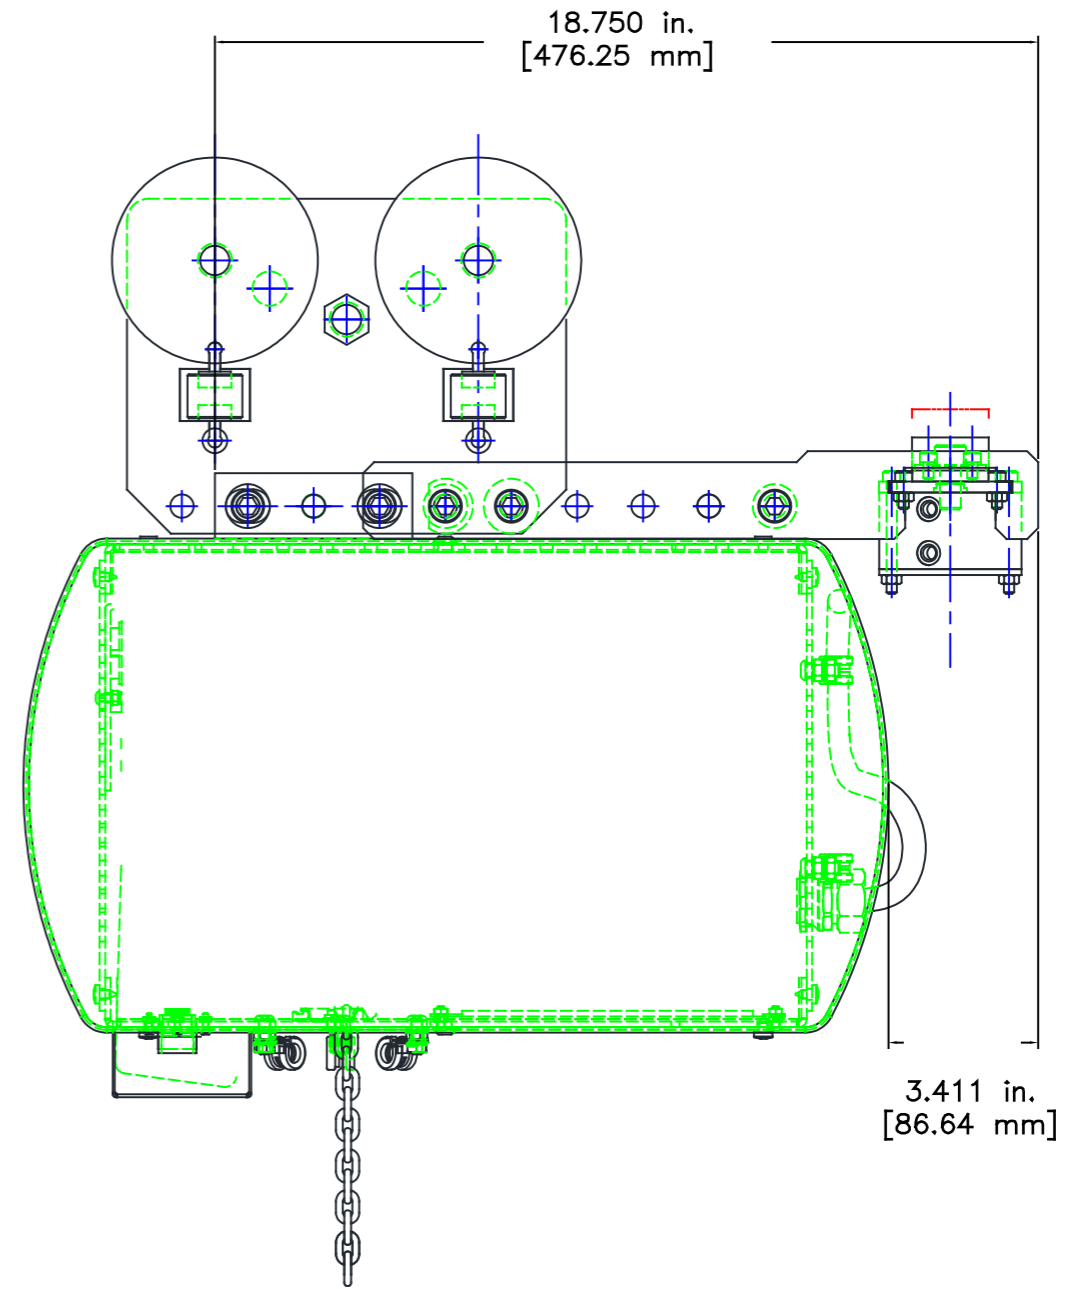

# EBA1330 Servo Hoist Rail Brake

Forward Mount

Rear Mount