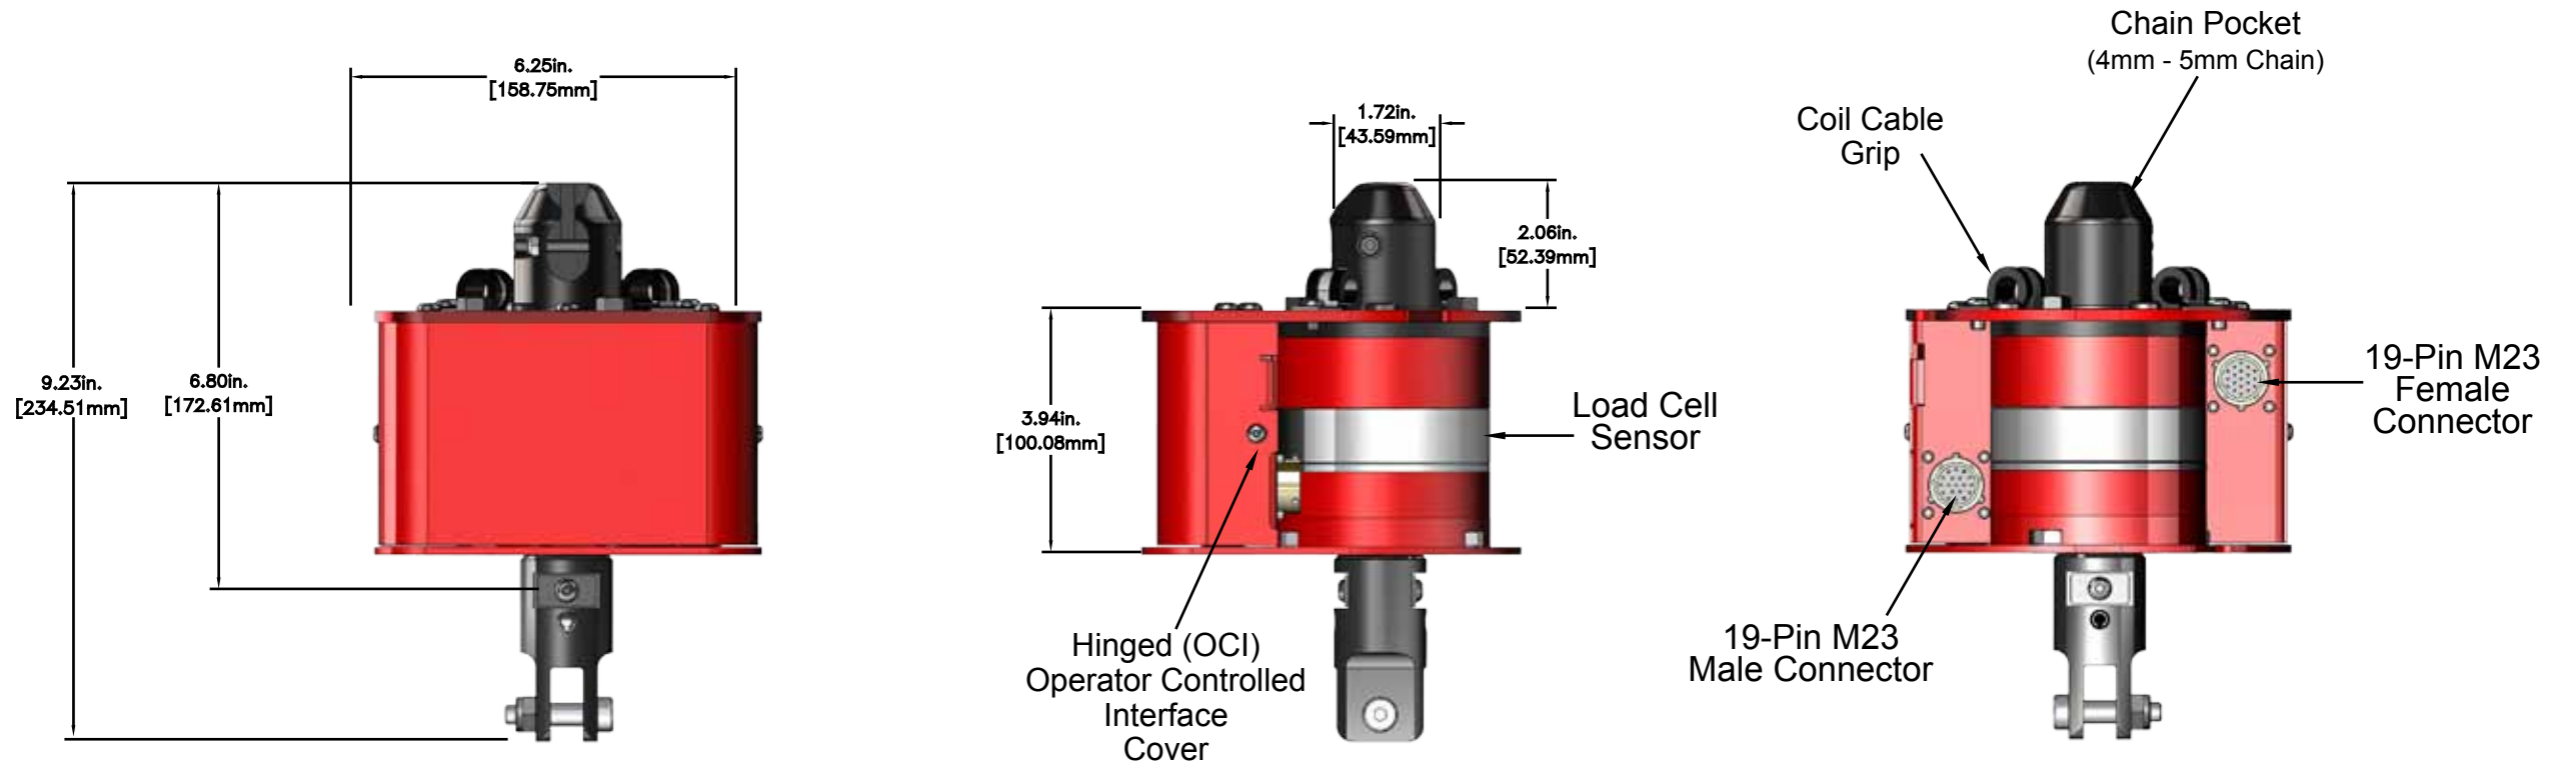

EBA1165 (LMM) Load Monitoring Module w/ Pass Through

EBA1166-750 Specifications

- System Capacity: Up to 750 lbs. [340kg]
- 750 lb. Sourcing Load Monitoring Module
- 750 lb. Load Cell with Intergral Amplifier

EBA1166-2000 Specifications

- System Capacity: Up to 2,000 lbs. [907kg]
- 2,000 lb. Sourcing Load Monitoring Module
- 2,000 lb. Load Cell with Intergral Amplifier