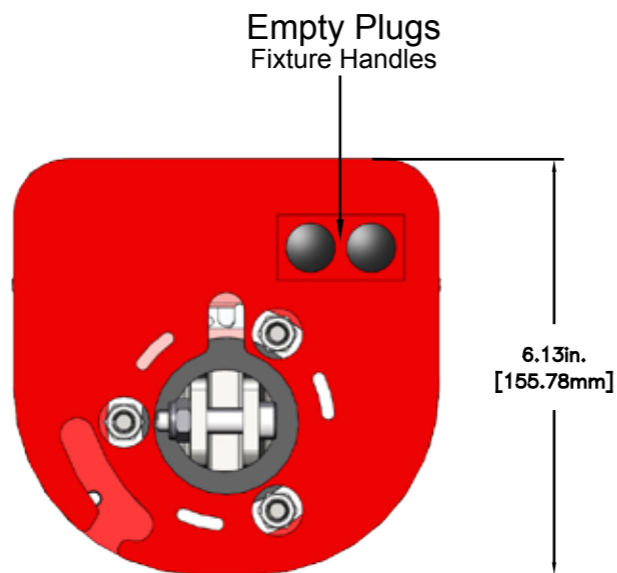

EBA1165 (LMM) Load Monitoring Module w/ Pass Through

EBA1166-750 Specifications

- System Capacity: Up to 750 lbs. [340kg]
- 750 lb. Sourcing Load Monitoring Module
- 750 lb. Load Cell with Intergral Amplifier

EBA1166-2000 Specifications

- System Capacity: Up to 2,000 lbs. [907kg]
- 2,000 lb. Sourcing Load Monitoring Module
- 2,000 lb. Load Cell with Intergral Amplifier