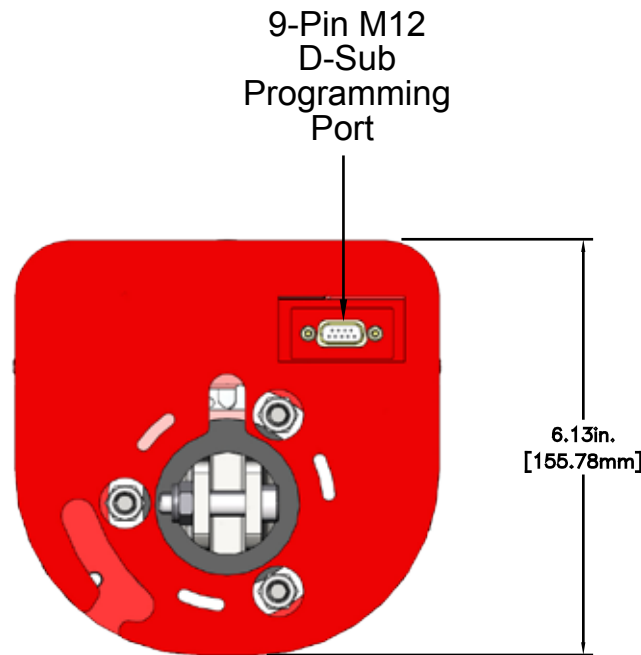

# EBA1165 (LMM) Load Monitoring Module w/ (OCI) Operator Controlled Interface

## EBA1165-750 Specifications

- System Capacity: Up to 750 lbs. [340kg]
- 750 lb. (LMM-OCI) Sourcing Load Monitoring Module with Operator Controlled Interface.
- 750 lb. Load Cell with Amplifier

## EBA1165-2000 Specifications

- System Capacity: Up to 2,000 lbs. [907kg]
- 2,000 lb. (LMM-OCI) Sourcing Load Monitoring Module with Operator Controlled Interface.
- 2,000 lb. Stellar Donut Style Load Cell with Amplifier