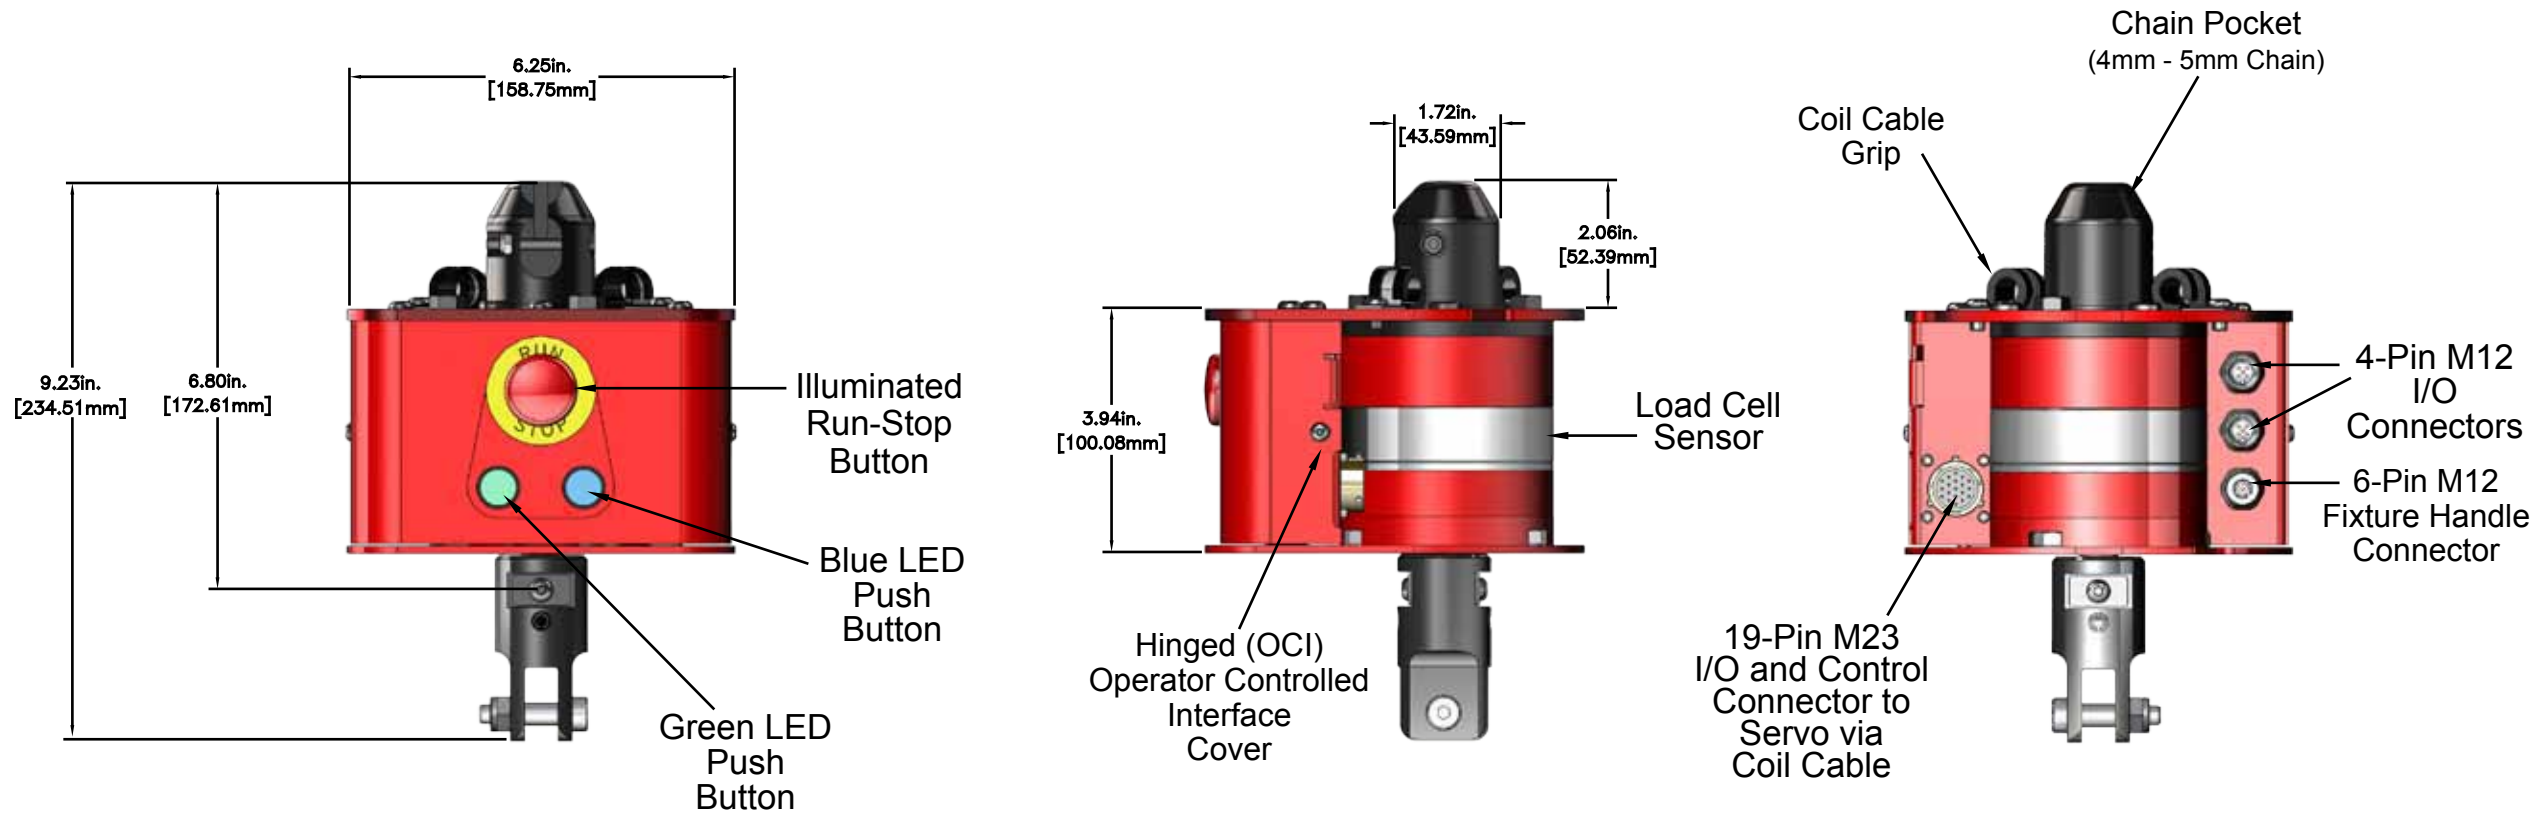

# EBA1165 (LMM) Load Monitoring Module w/ (OCI) Operator Controlled Interface

## EBA1165-750 Specifications

- System Capacity: Up to 750 lbs. [340kg]
- 750 lb. (LMM-OCI) Sourcing Load Monitoring Module with Operator Controlled Interface.
- 750 lb. Load Cell with Amplifier

## EBA1165-2000 Specifications

- System Capacity: Up to 2,000 lbs. [907kg]
- 2,000 lb. (LMM-OCI) Sourcing Load Monitoring Module with Operator Controlled Interface.
- 2,000 lb. Stellar Donut Style Load Cell with Amplifier