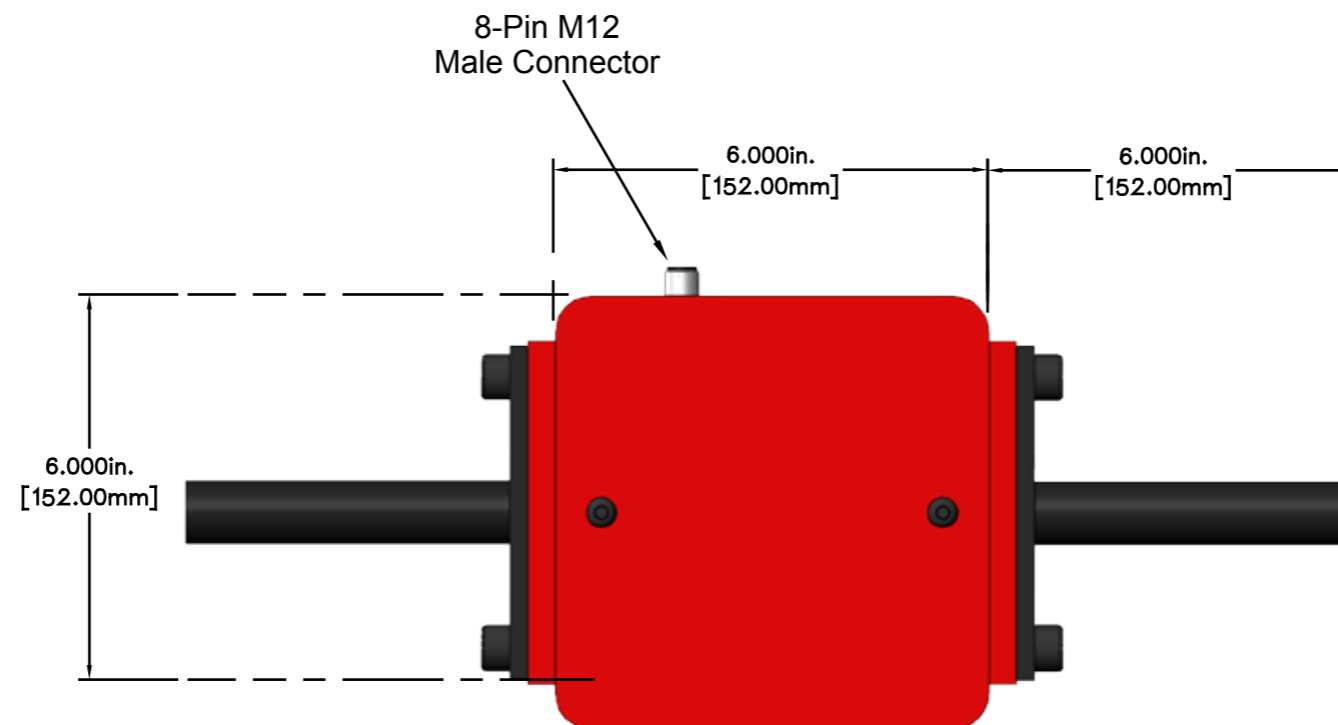

EBA1141 Load Cell Fixture Handle

EBA1141 (5X5) Specifications

- System Capacity: Up to 500 lbs. [226kg]
- 500 lb. Load Cell with Amplifier
- Handle Force Response: 1.5 lbs. [0.68kg]