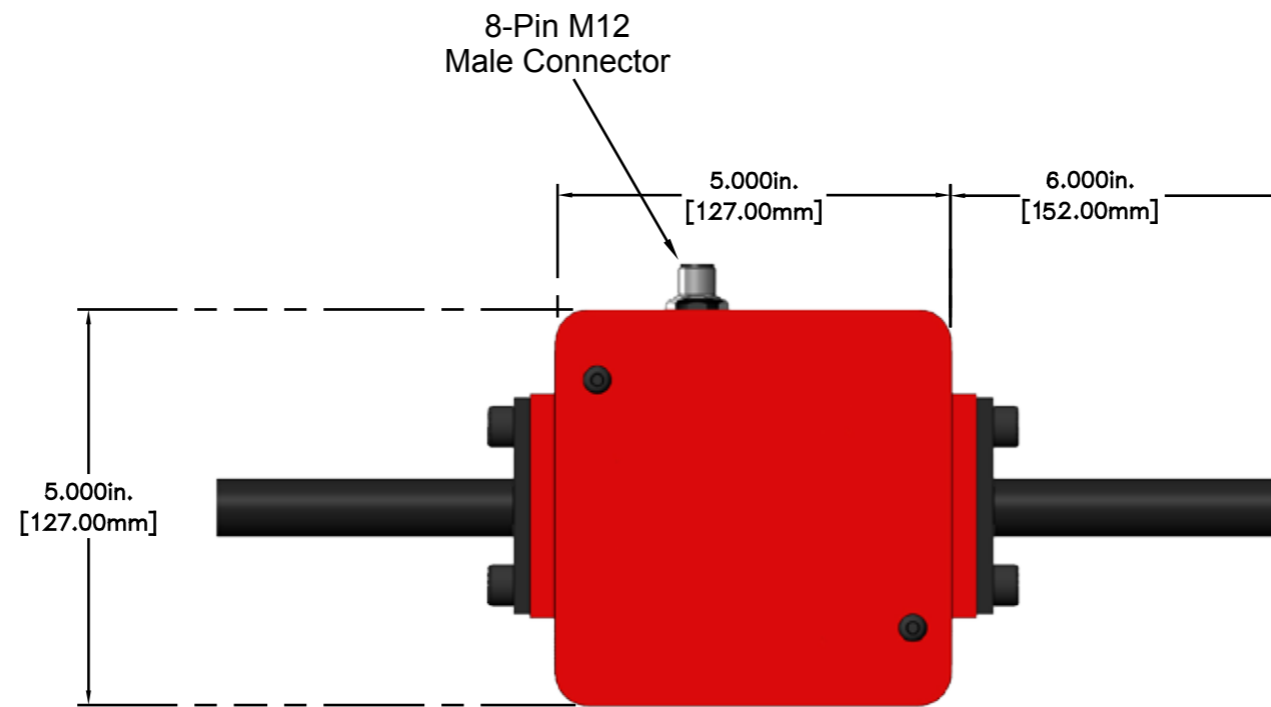

EBA1141 Load Cell Fixture Handle

EBA1141 (5X5) Specifications

- System Capacity: Up to 500 lbs. [226kg]
- 500 lb. Load Cell with Amplifier
- Handle Force Response: 1.5 lbs. [0.68kg]