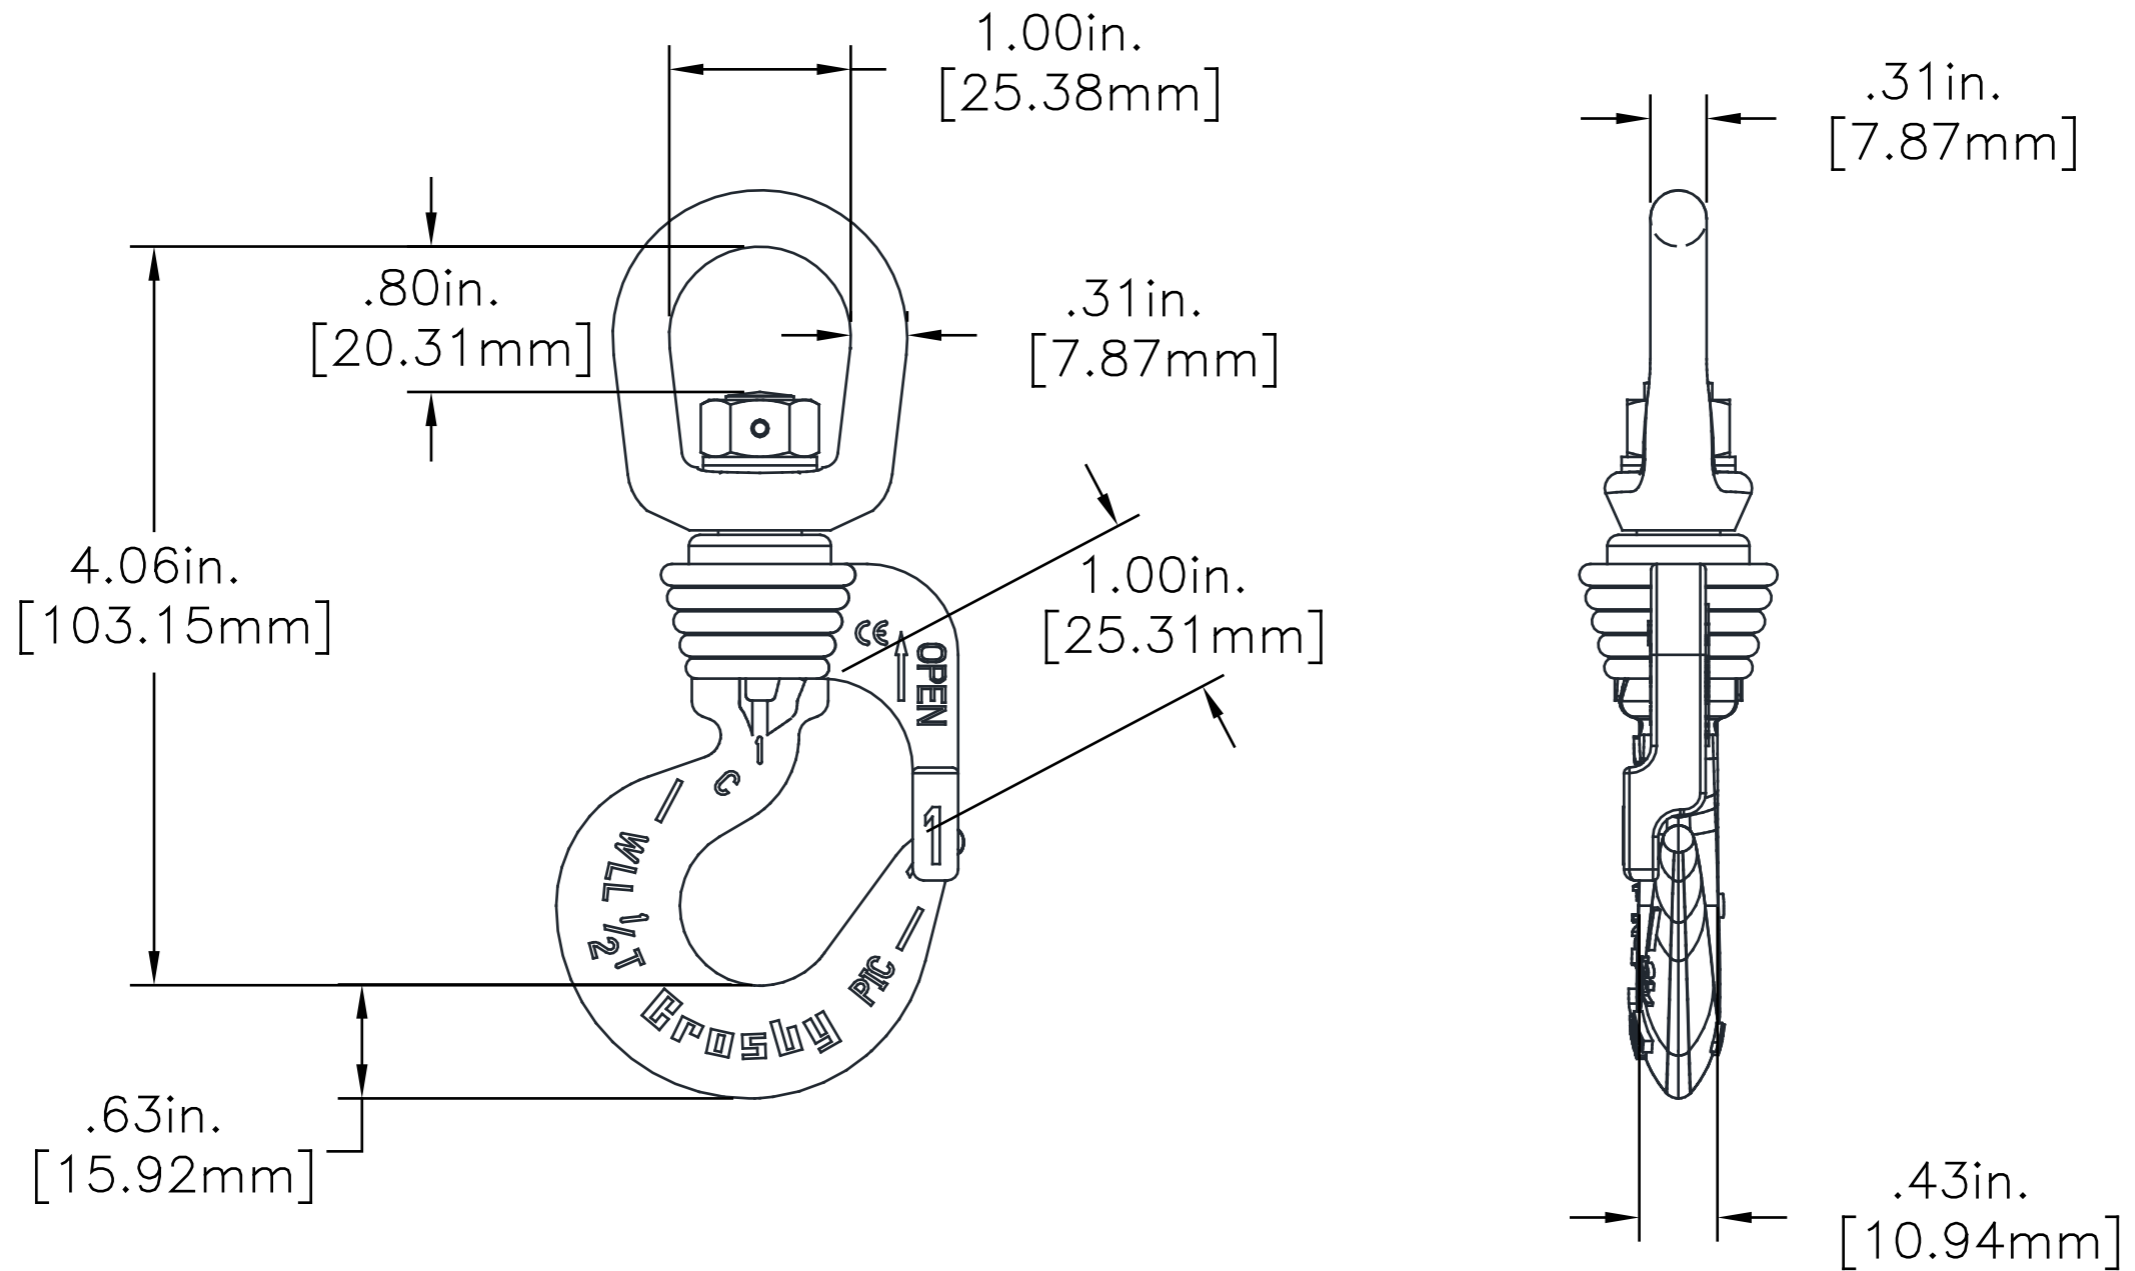

EBA1083 Hook with Bail and Locking Gate

HOOK w/CLOSED SWIVEL BAIL and SELF CLOSING GATE

(X) REQ'D ~ CROSBY/BULLARD BLC SERIES 1050210 w/LIF-LOK GATE