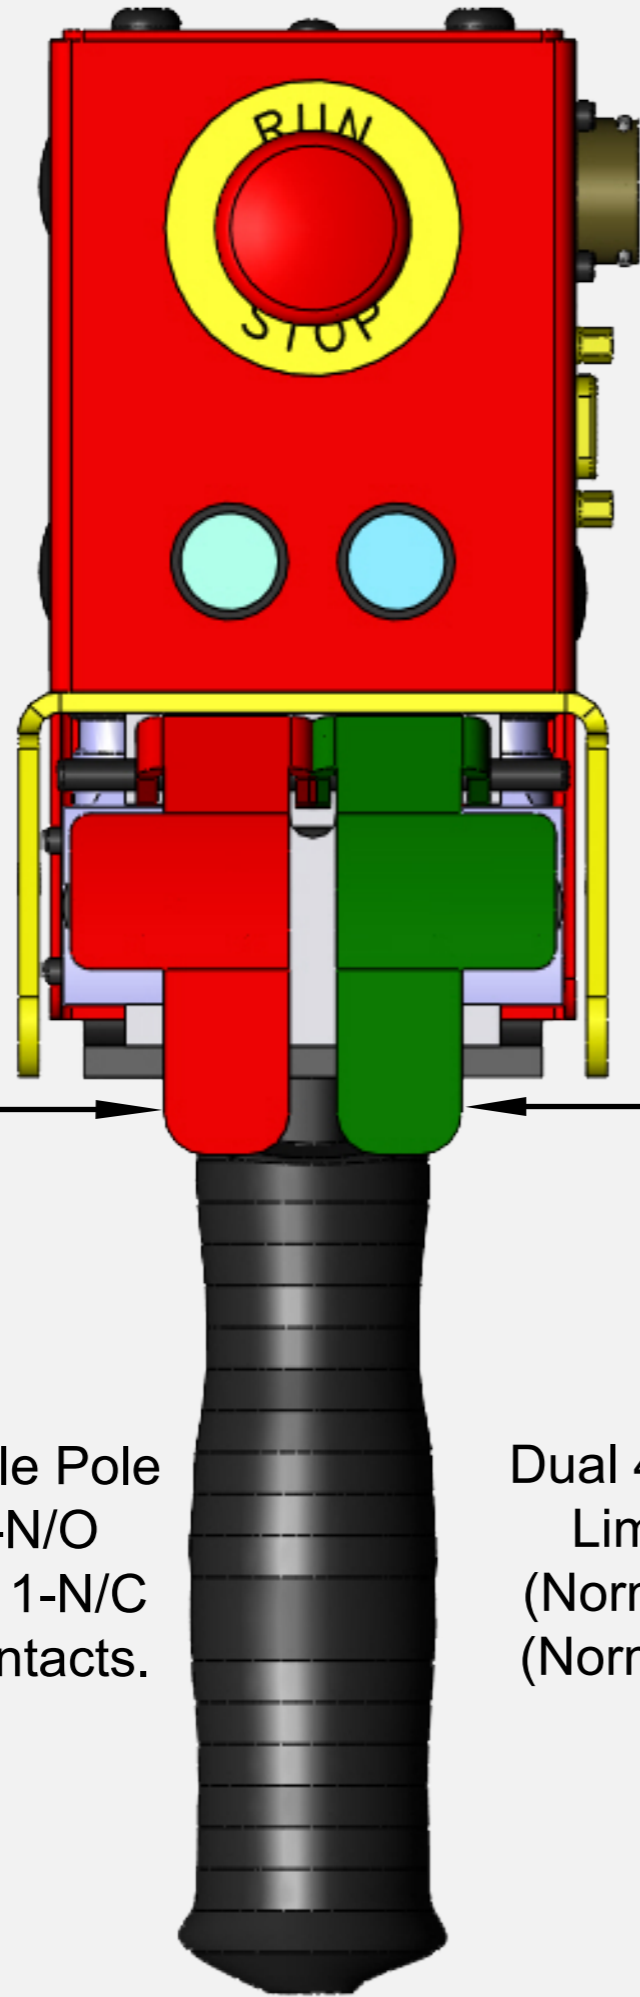

EBA1063 Series Electric Control Handle

Dual 4-pin Micro-Single Pole
Limit Switch with 1-N/O
(Normally/Open) and 1-N/C
(Normally/Closed) contacts.

Dual 4-pin Micro-Single Pole
Limit Switch with 1-N/O
(Normally/Open) and 1-N/C
(Normally/Closed) contacts.