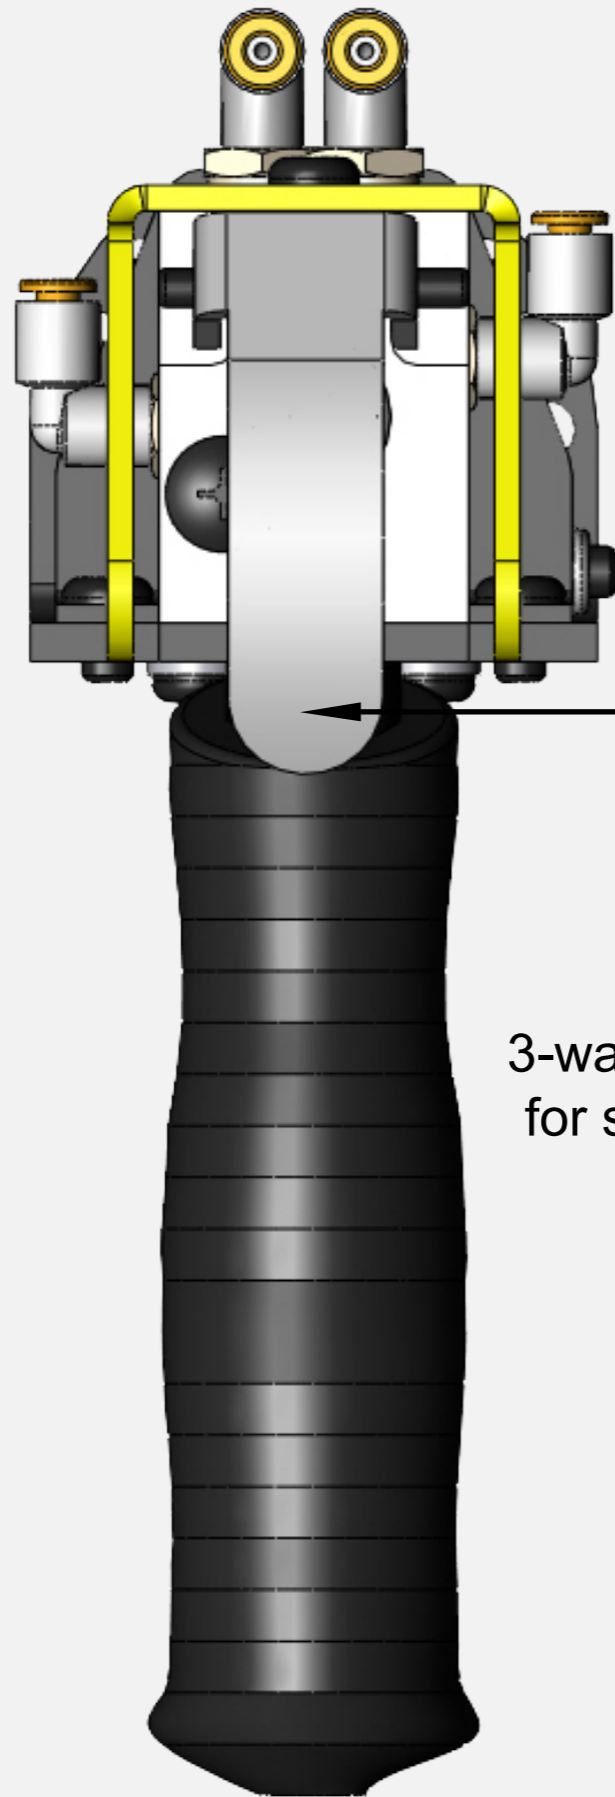

BPTA9400 Series Pneumatic Control Handle with Pneumatic Trigger

3-way valve used
for sending pilot
signals

3-way valve used
for sending pilot
signals