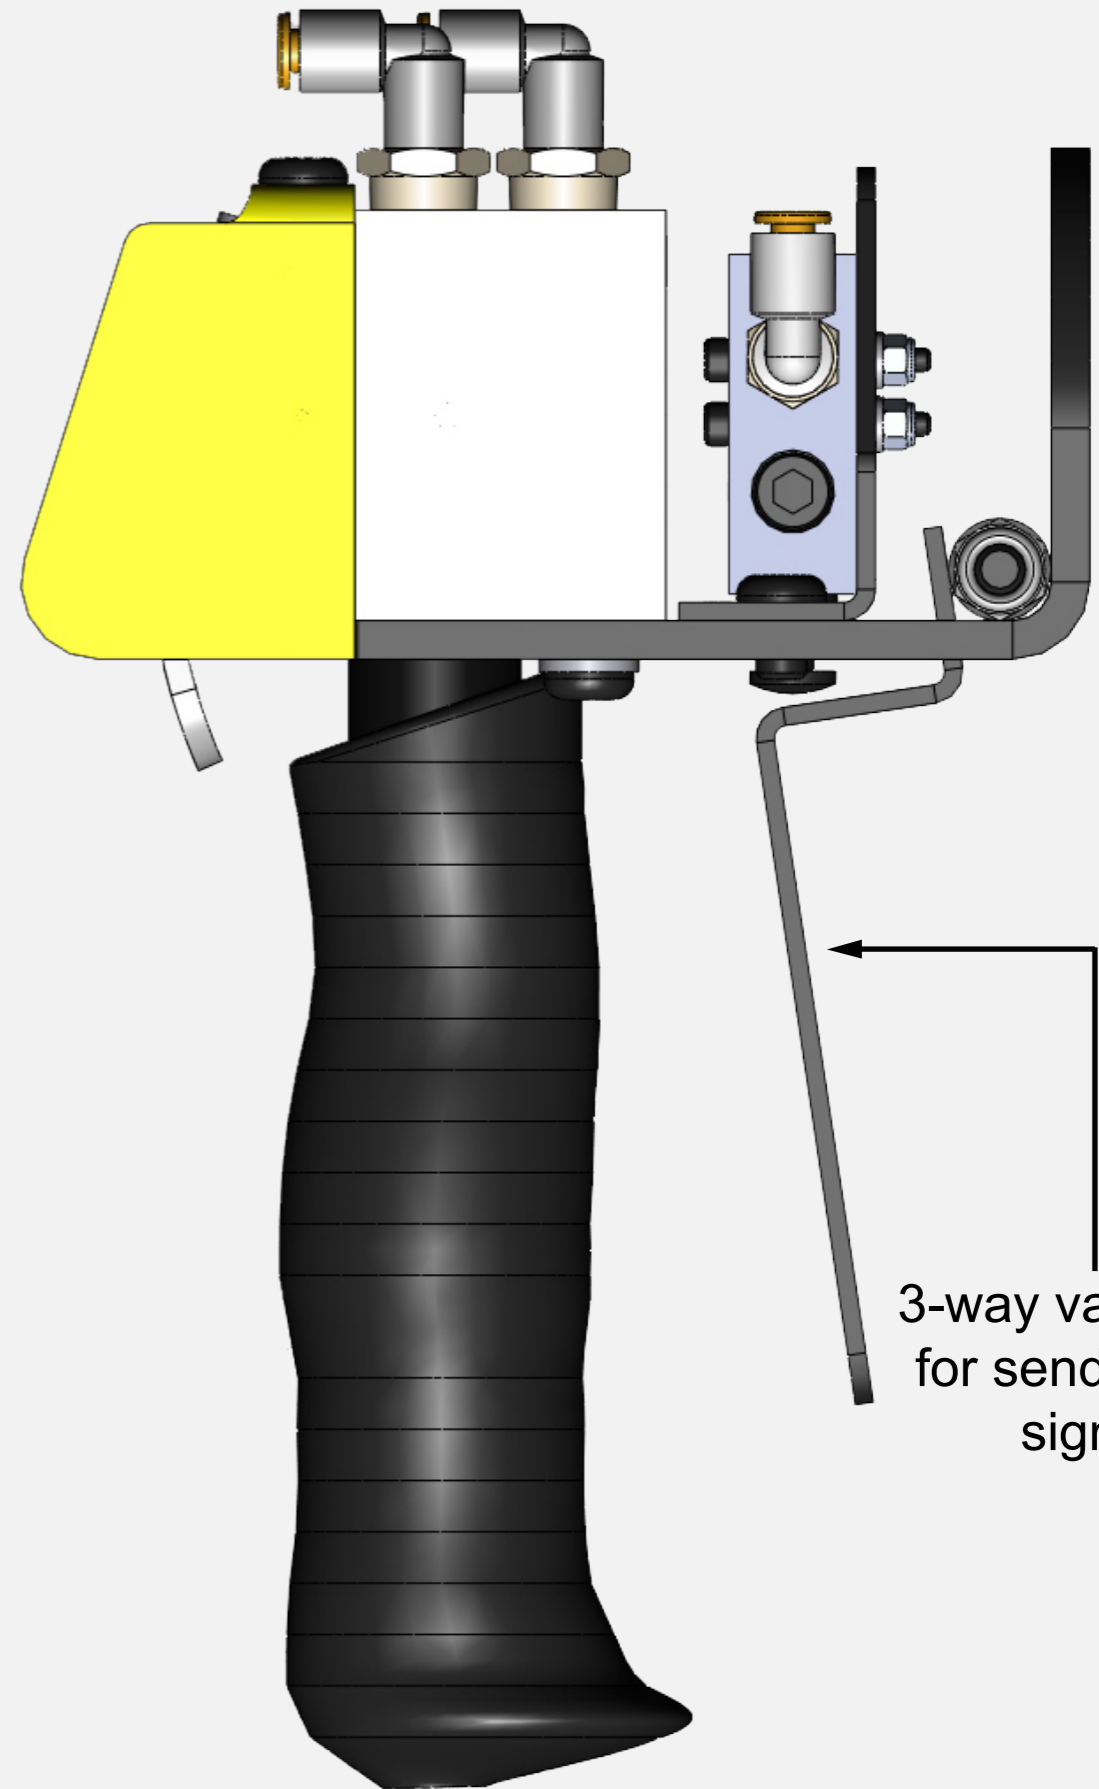

BPTA9400 Series Pneumatic Control Handle with Pneumatic Trigger

3-way valve used
for sending pilot
signals

3-way valve used
for sending pilot
signals