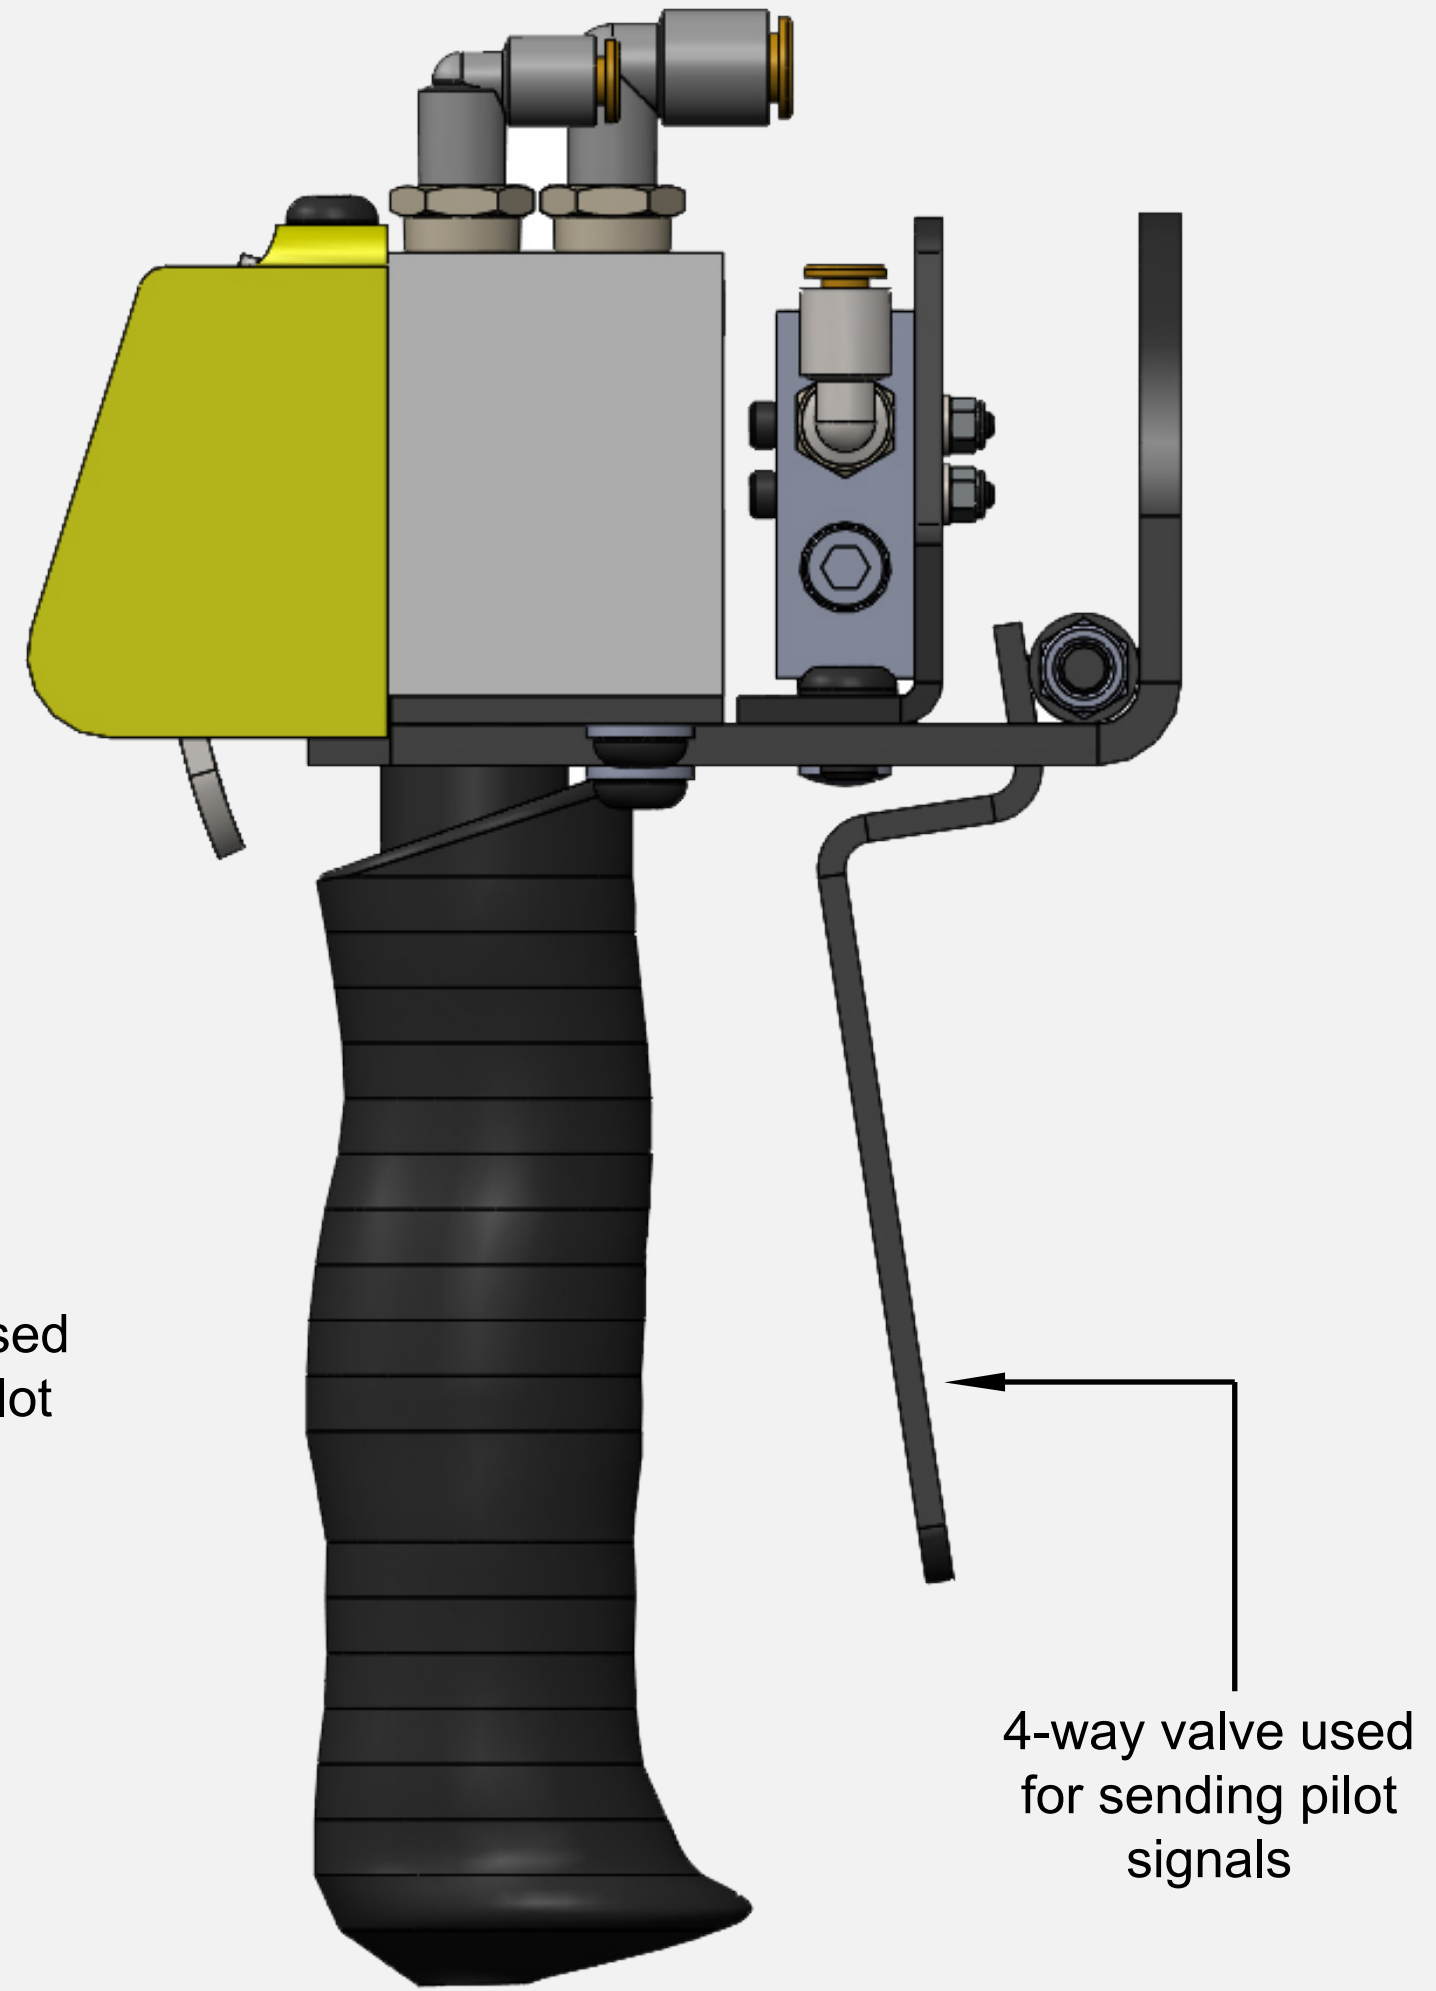

# BPTA9140 Series Pneumatic Control Handle with Pneumatic Trigger

3-way valve used for sending pilot signals

3-way valve used for sending pilot signals

4-way valve used for sending pilot signals