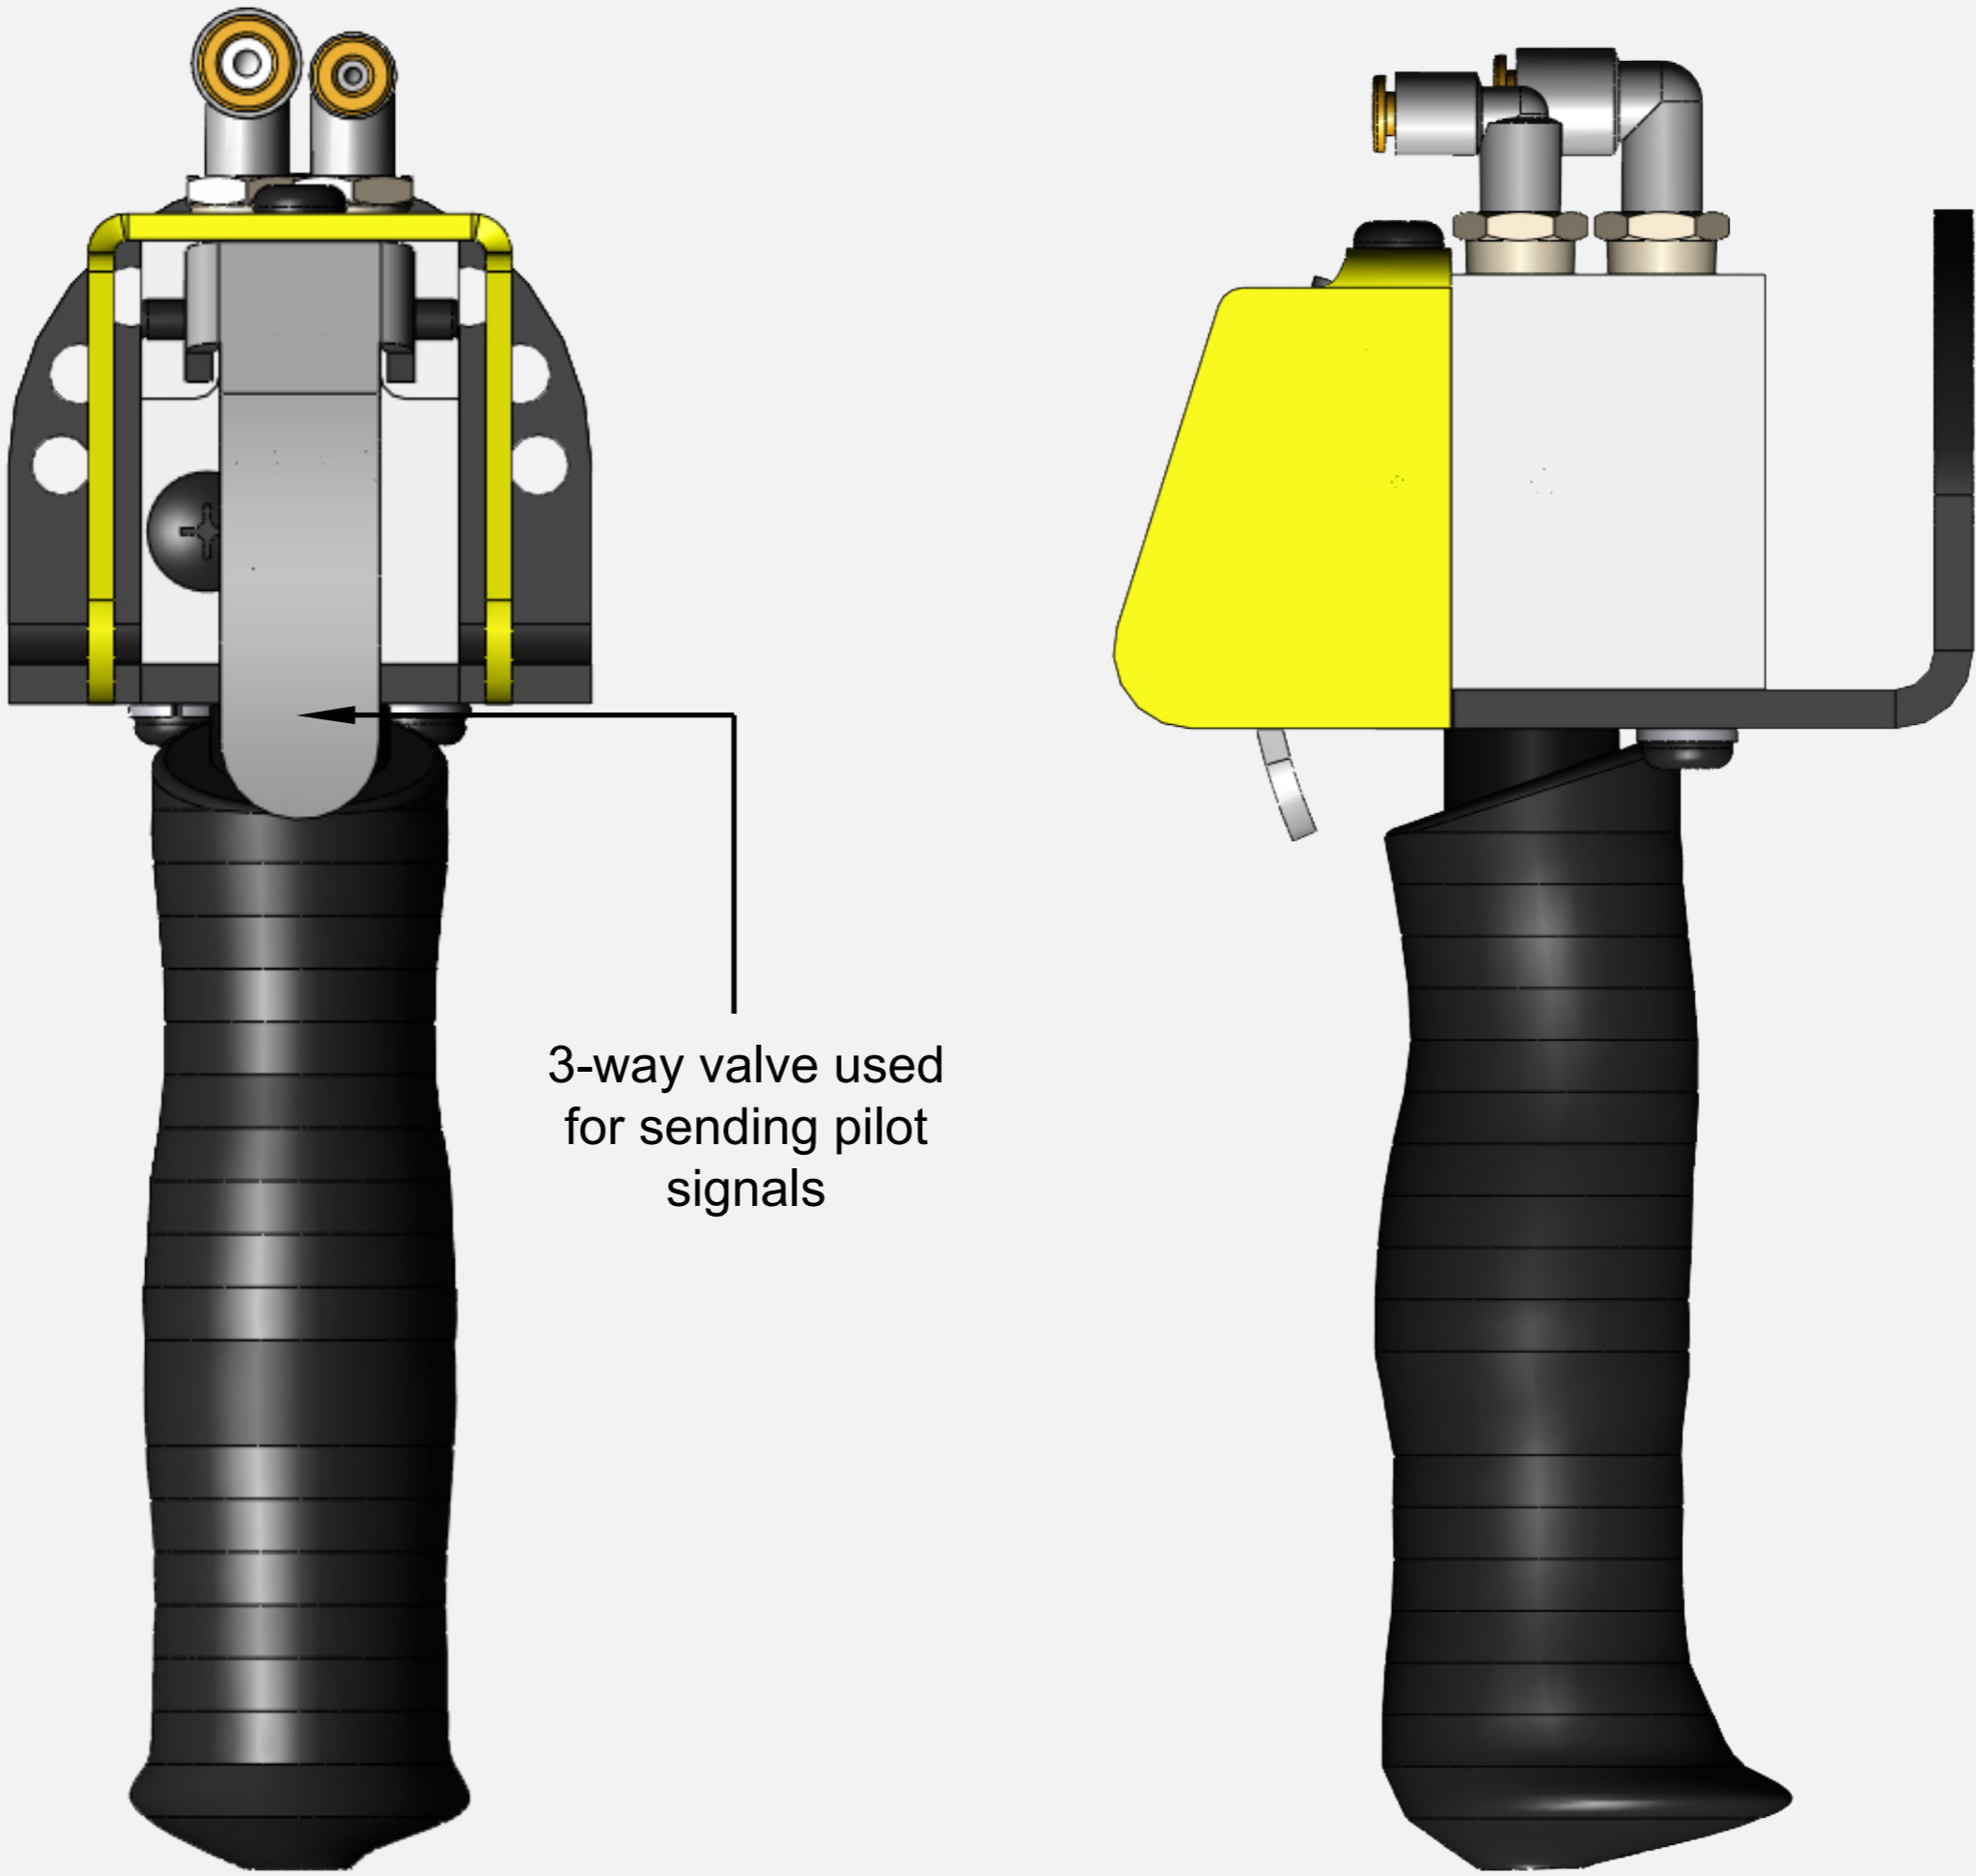

BPA9400 Series Pneumatic Control Handle

3-way valve used
for sending pilot
signals