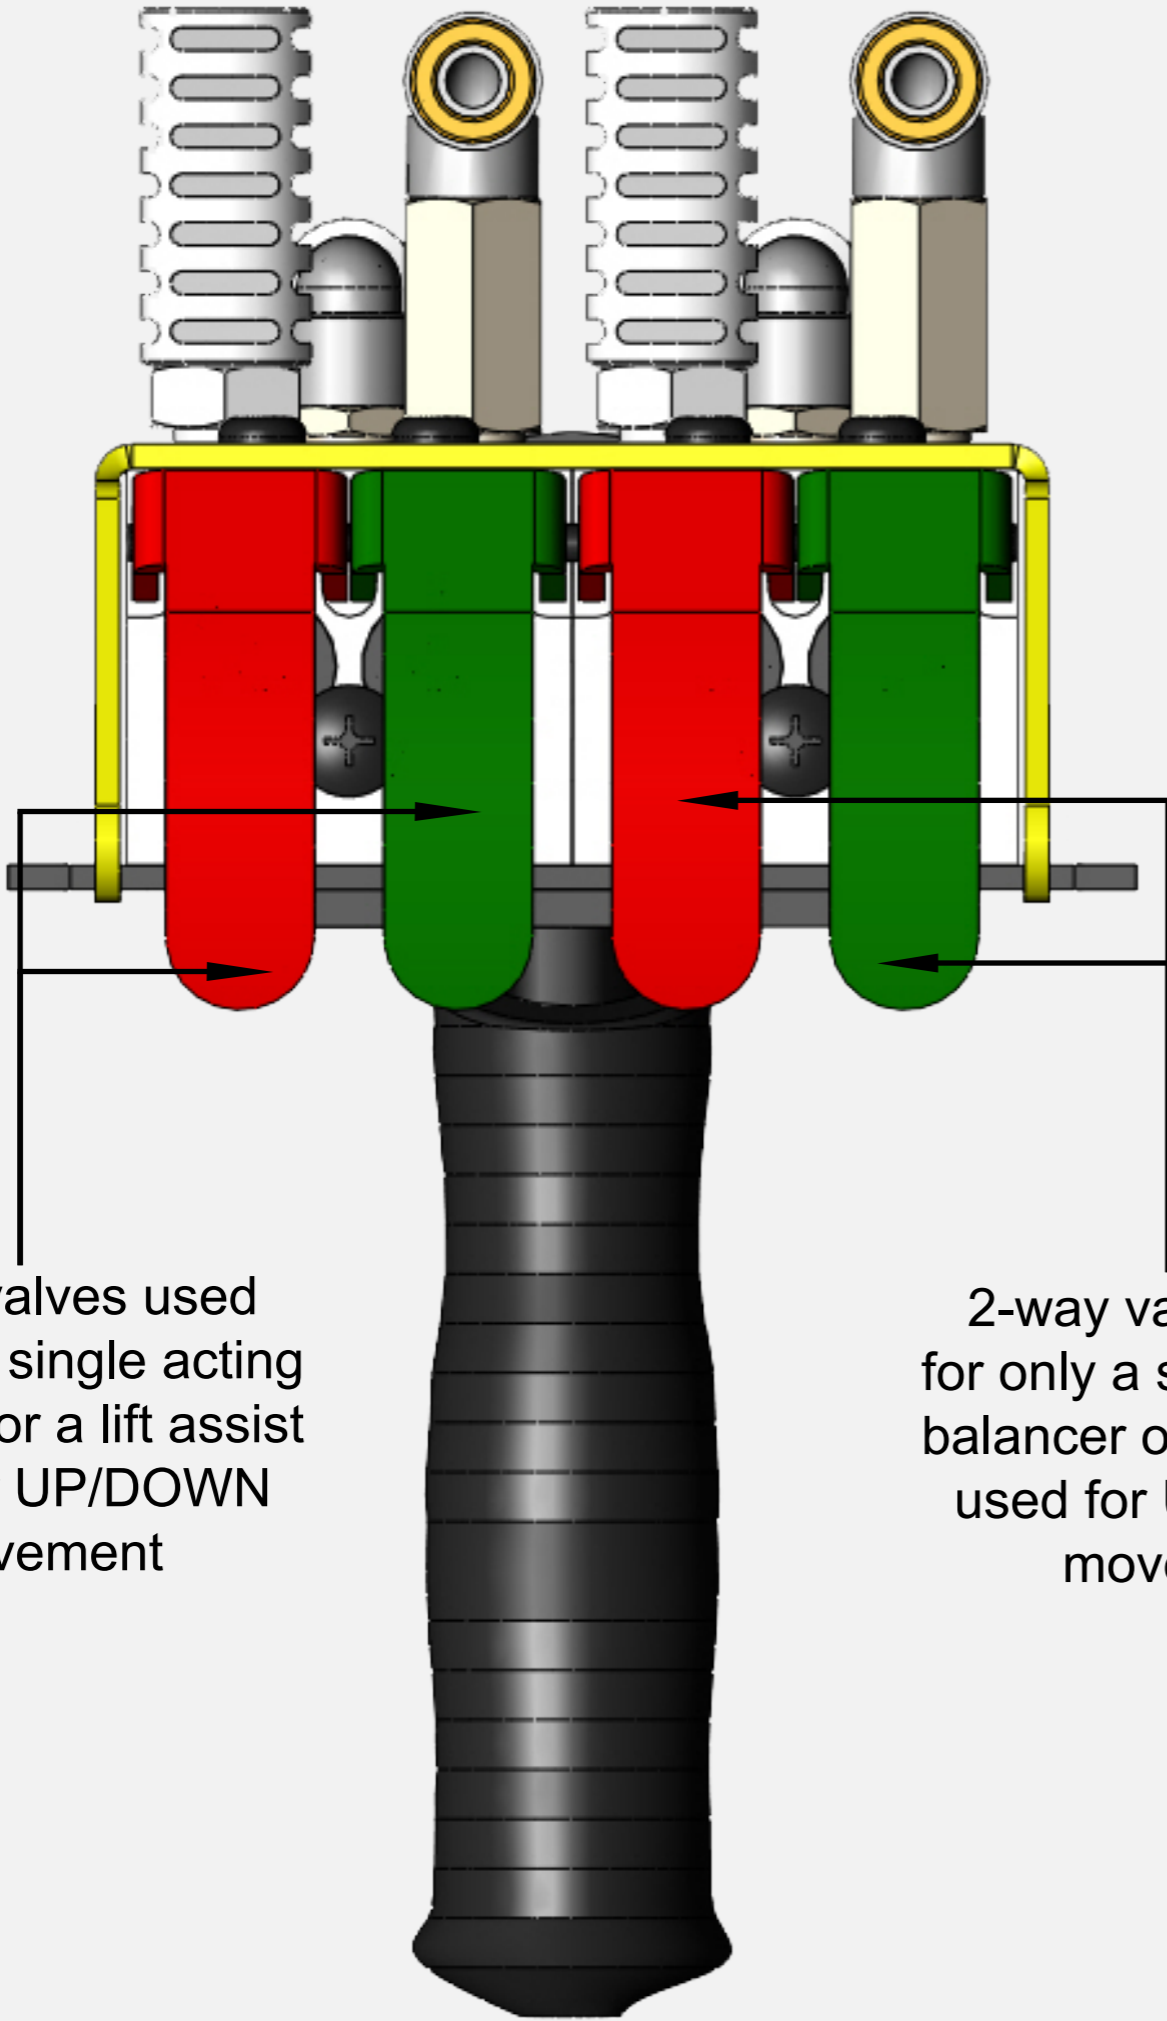

BPA9330 Series Pneumatic Control Handle

2-way valves used for only a single acting balancer or a lift assist used for UP/DOWN movement

2-way valves used for only a single acting balancer or a lift assist used for UP/DOWN movement