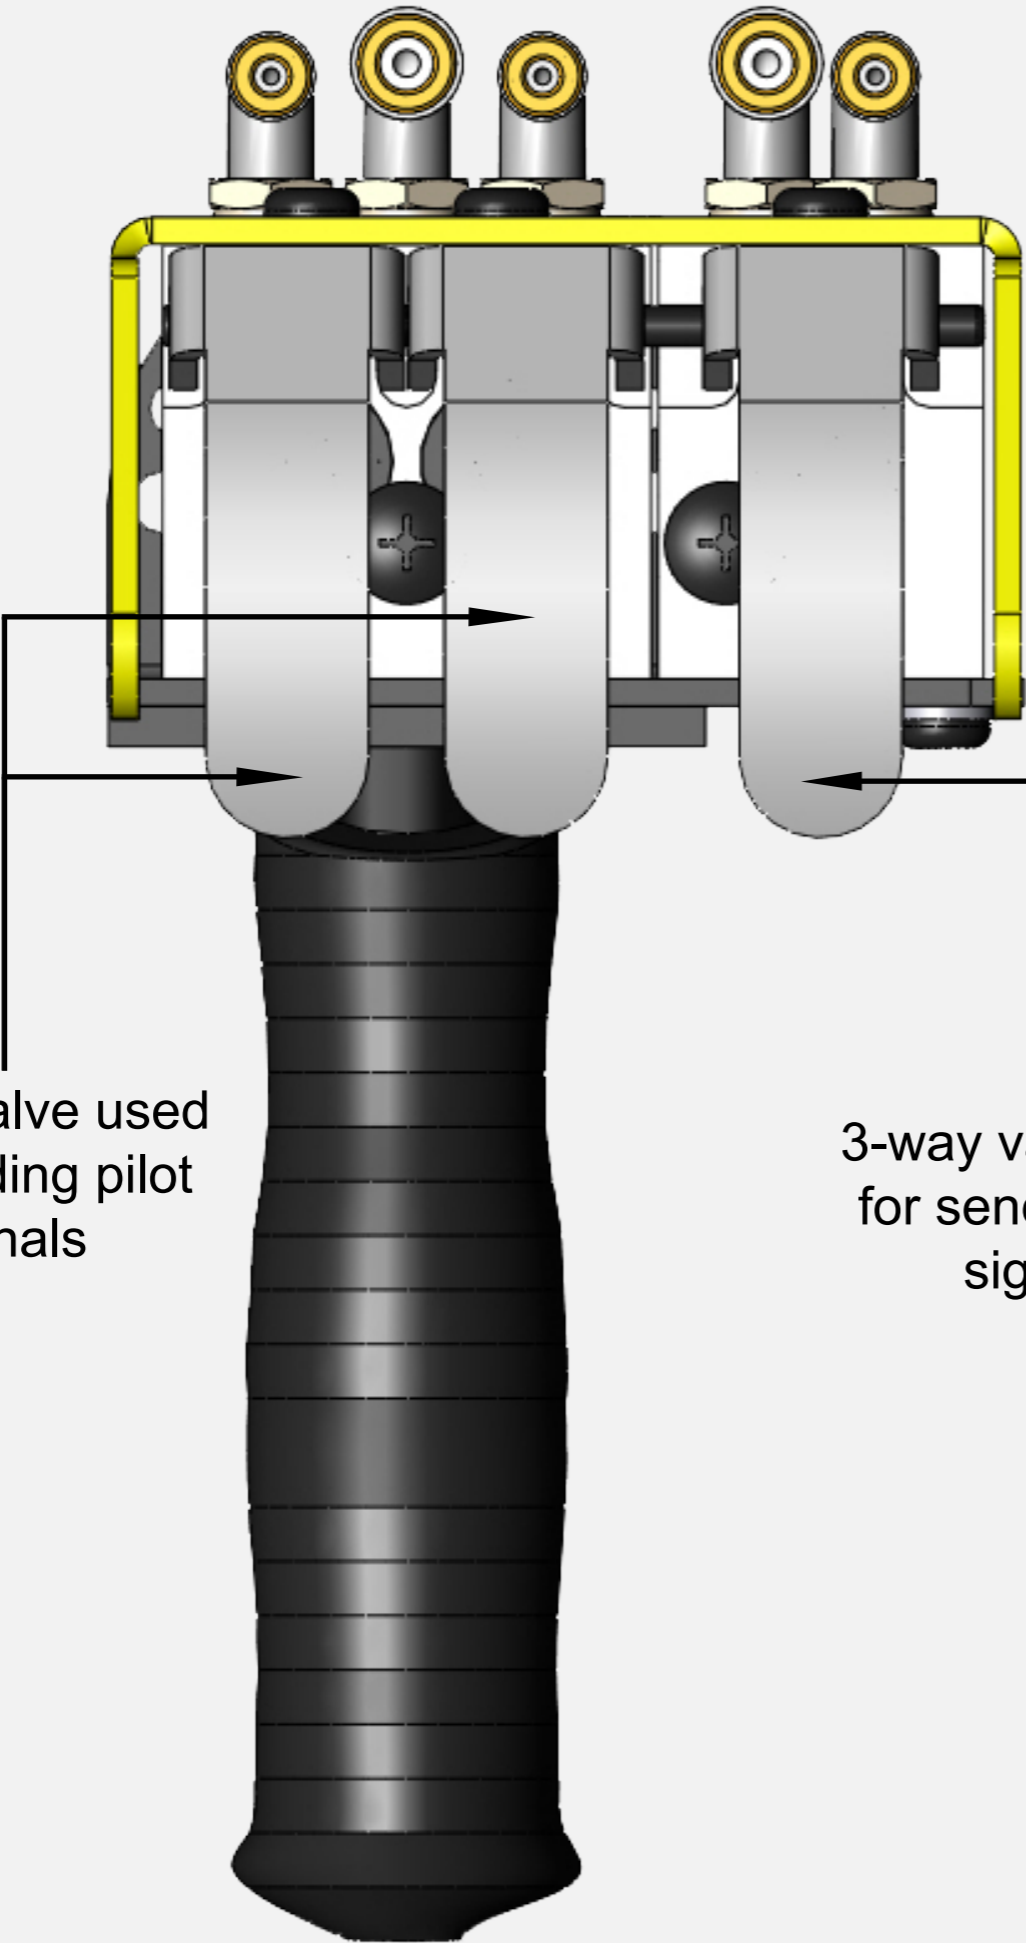

BPA9140 Series Pneumatic Control Handle

3-way valve used for sending pilot signals

3-way valve used for sending pilot signals