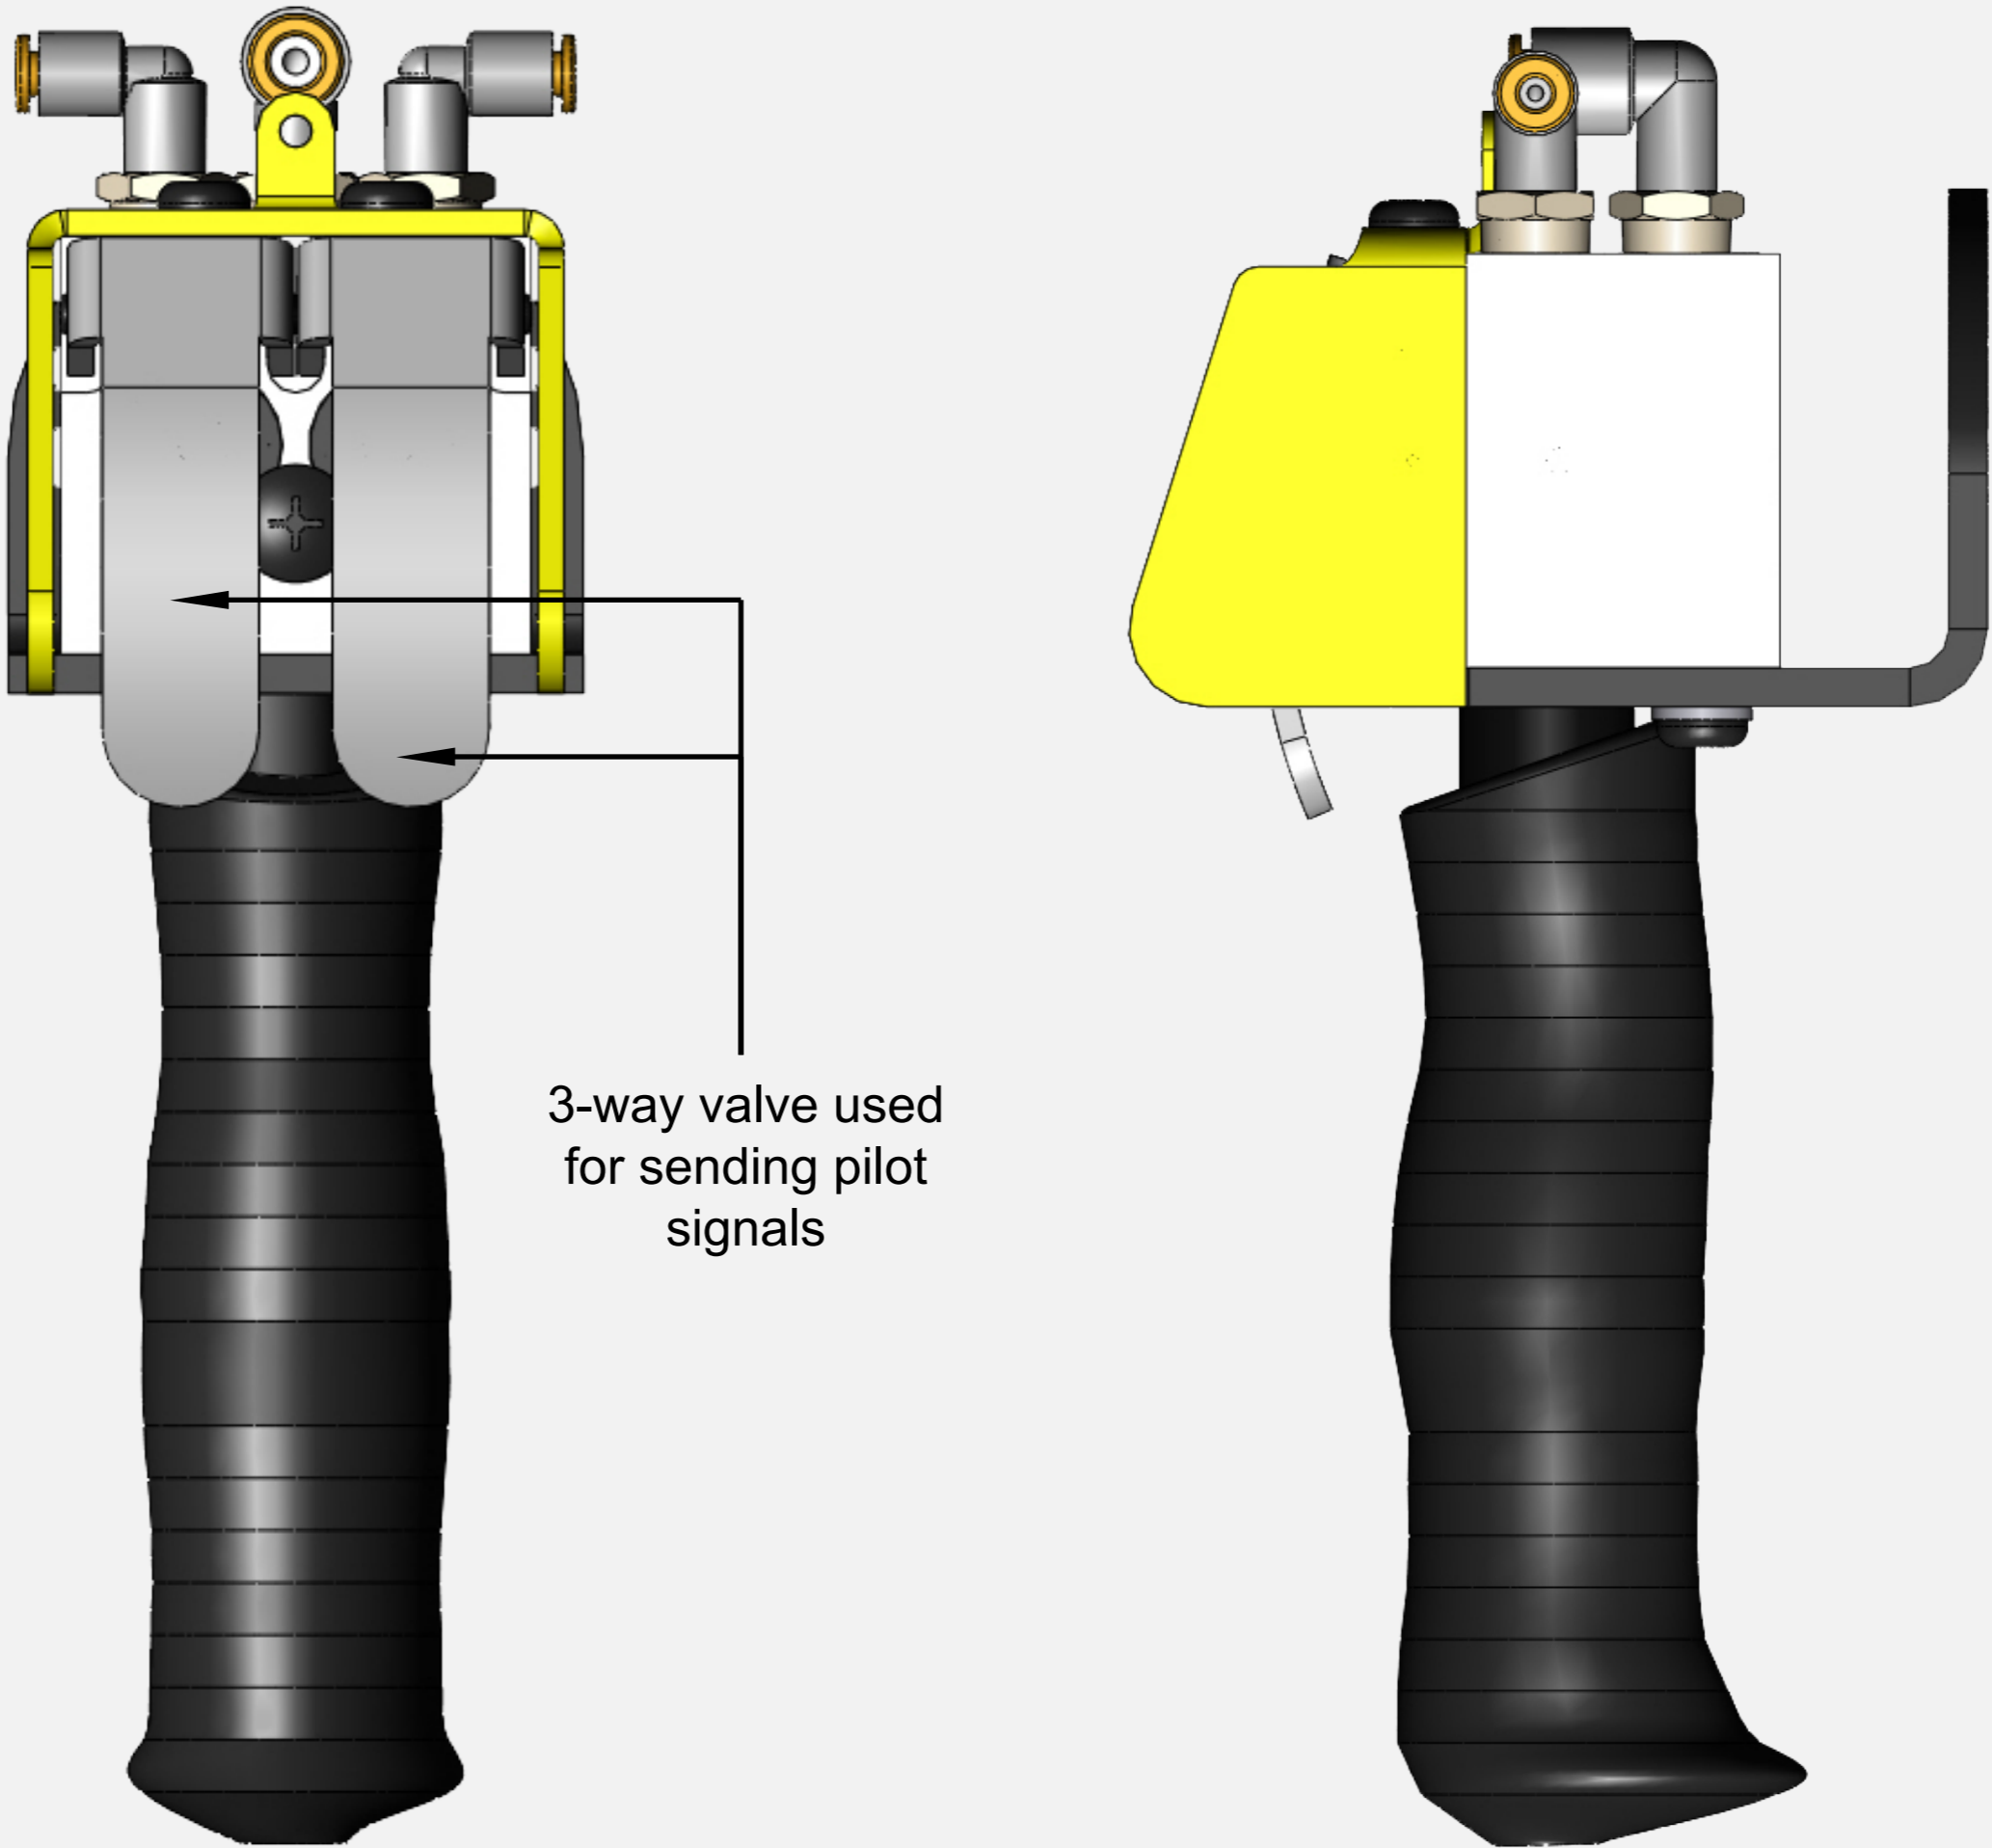

BPA9100 Series Pneumatic Control Handle

3-way valve used
for sending pilot
signals