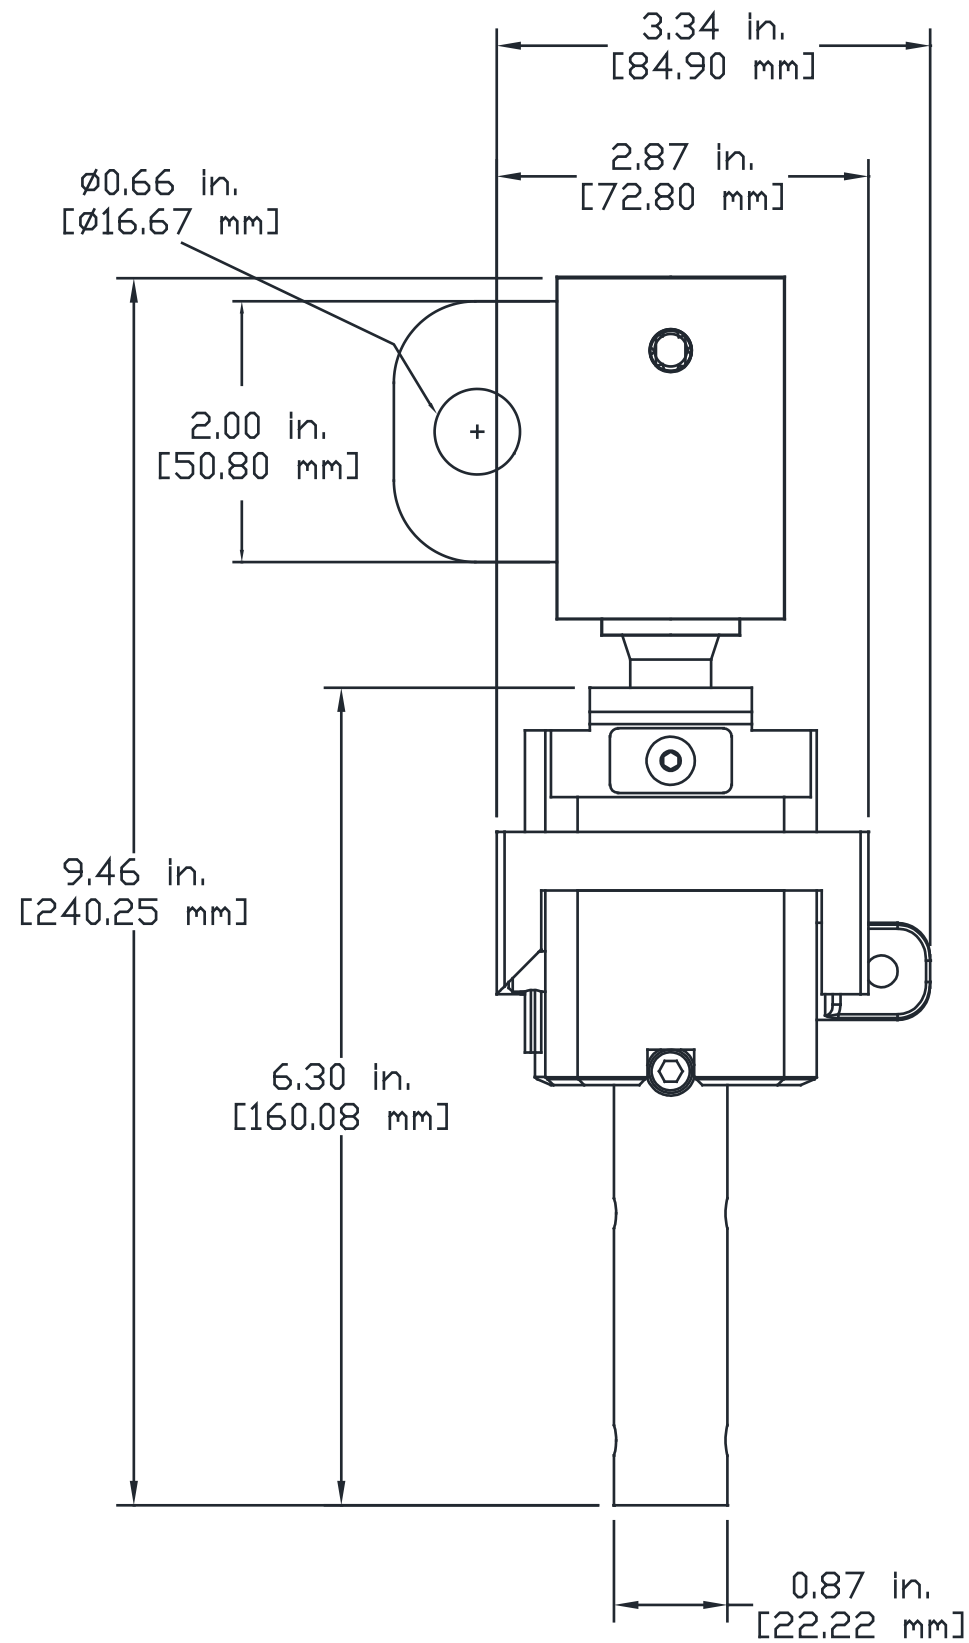

# BPA2035 Quick Connect/ Disconnect

CHAIN CONNECTION