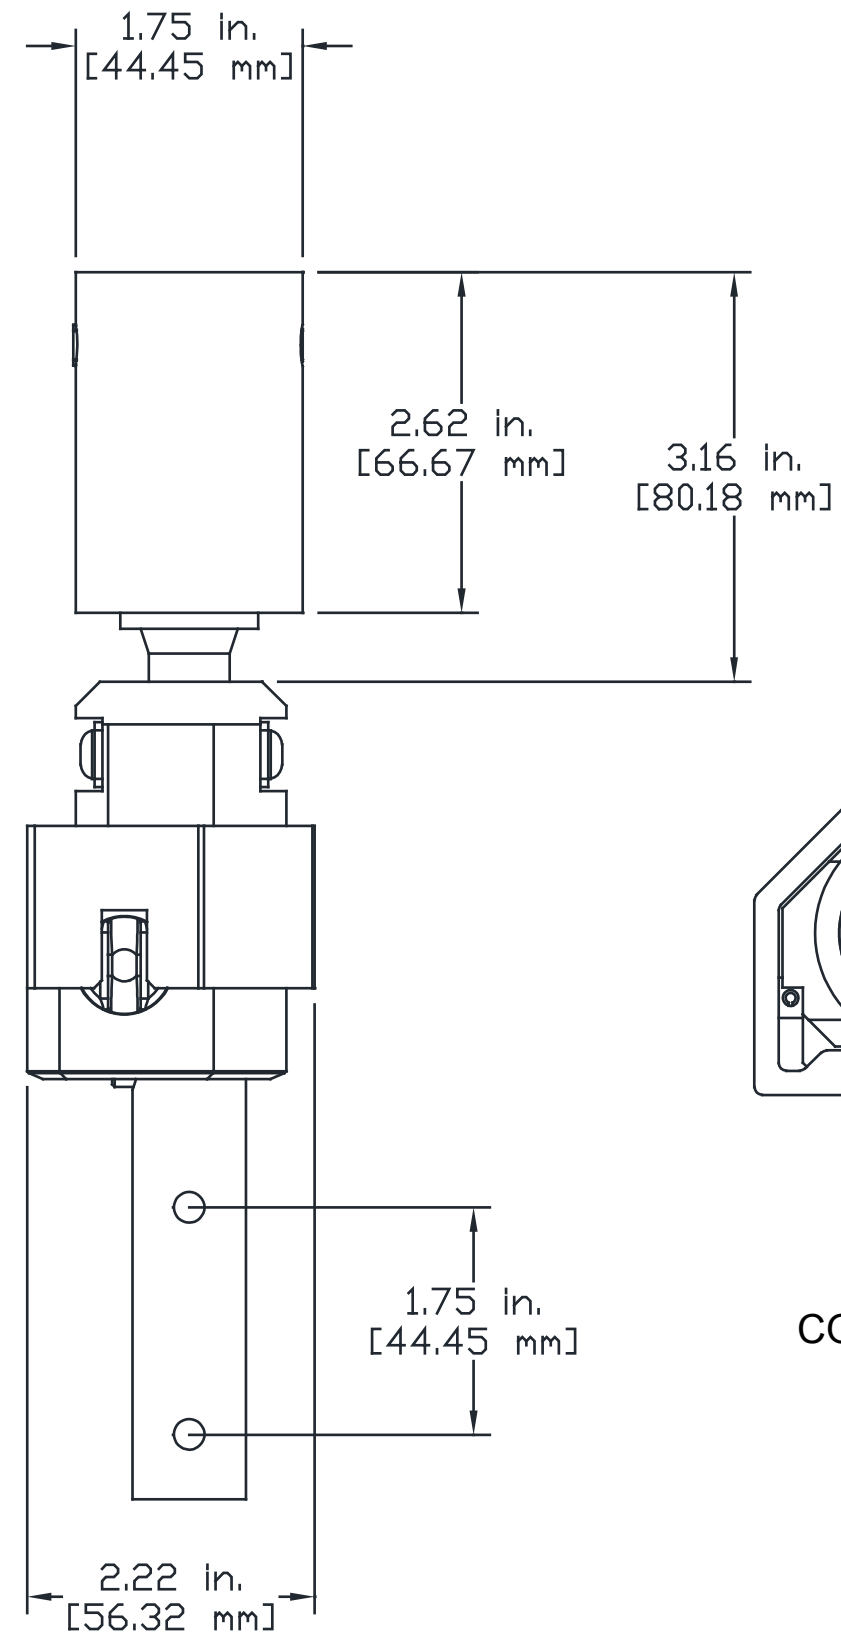

# BPA2035 Quick Connect/ Disconnect

CHAIN CONNECTION