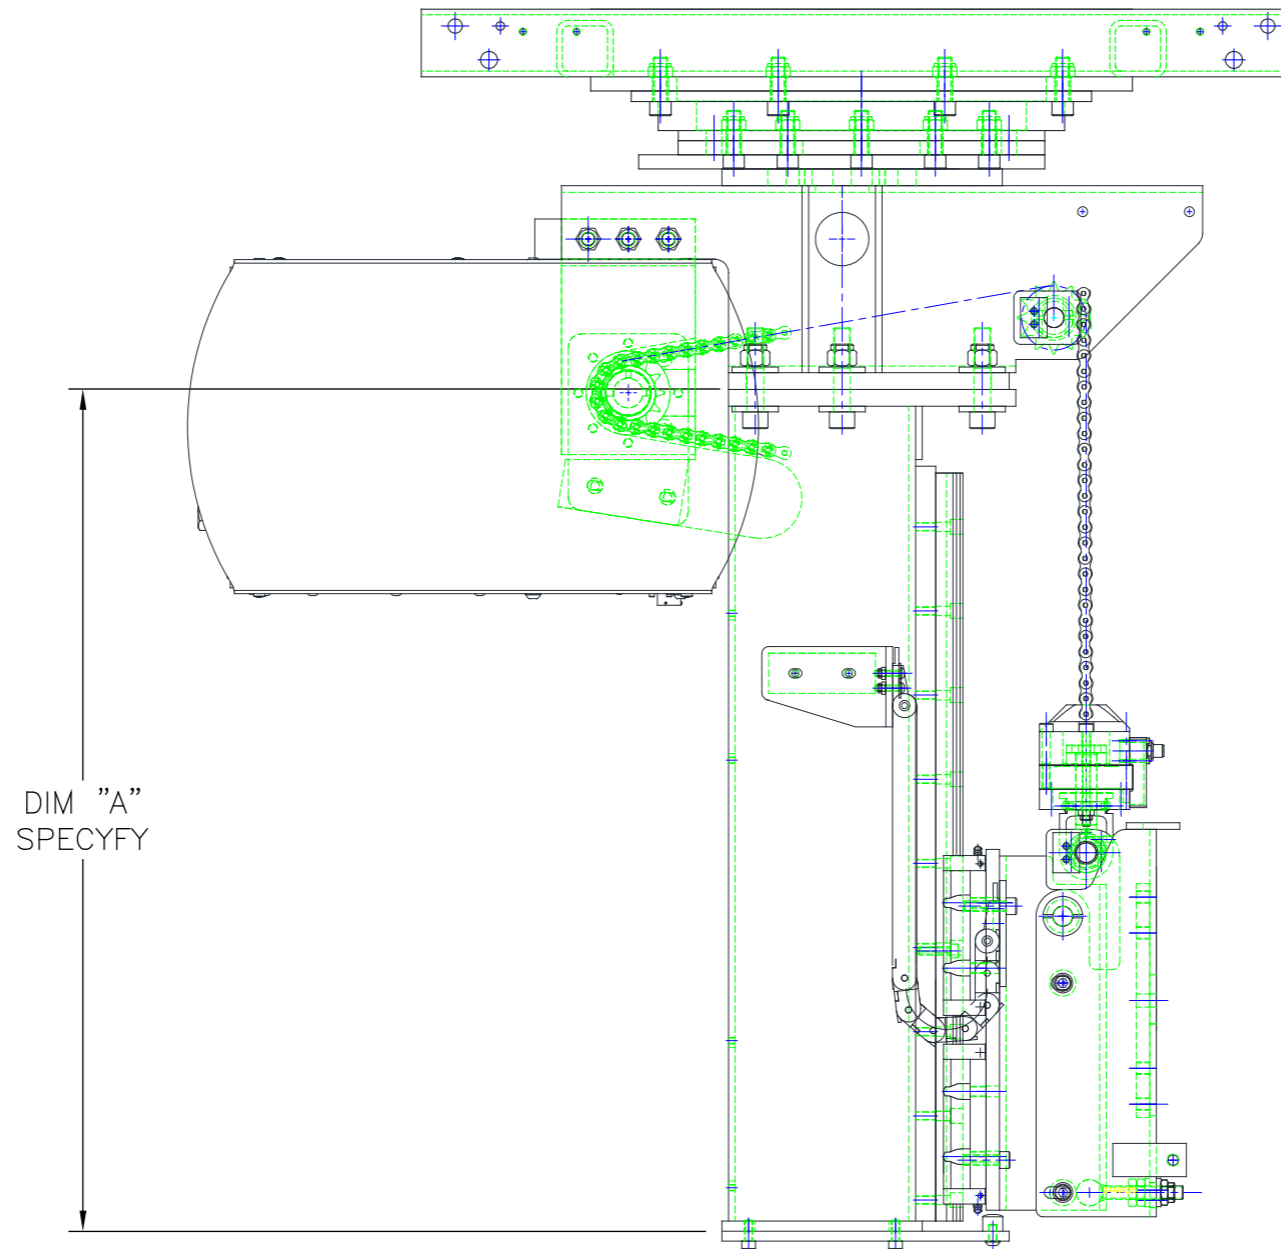

KSHVAR Series Overhead Carriage Mounted Vertical Articulating Servo Hoist Roller Arm

Dimension "A" (Vertical Boom Height)

- Vertical boom height varies upon the applications requirements.