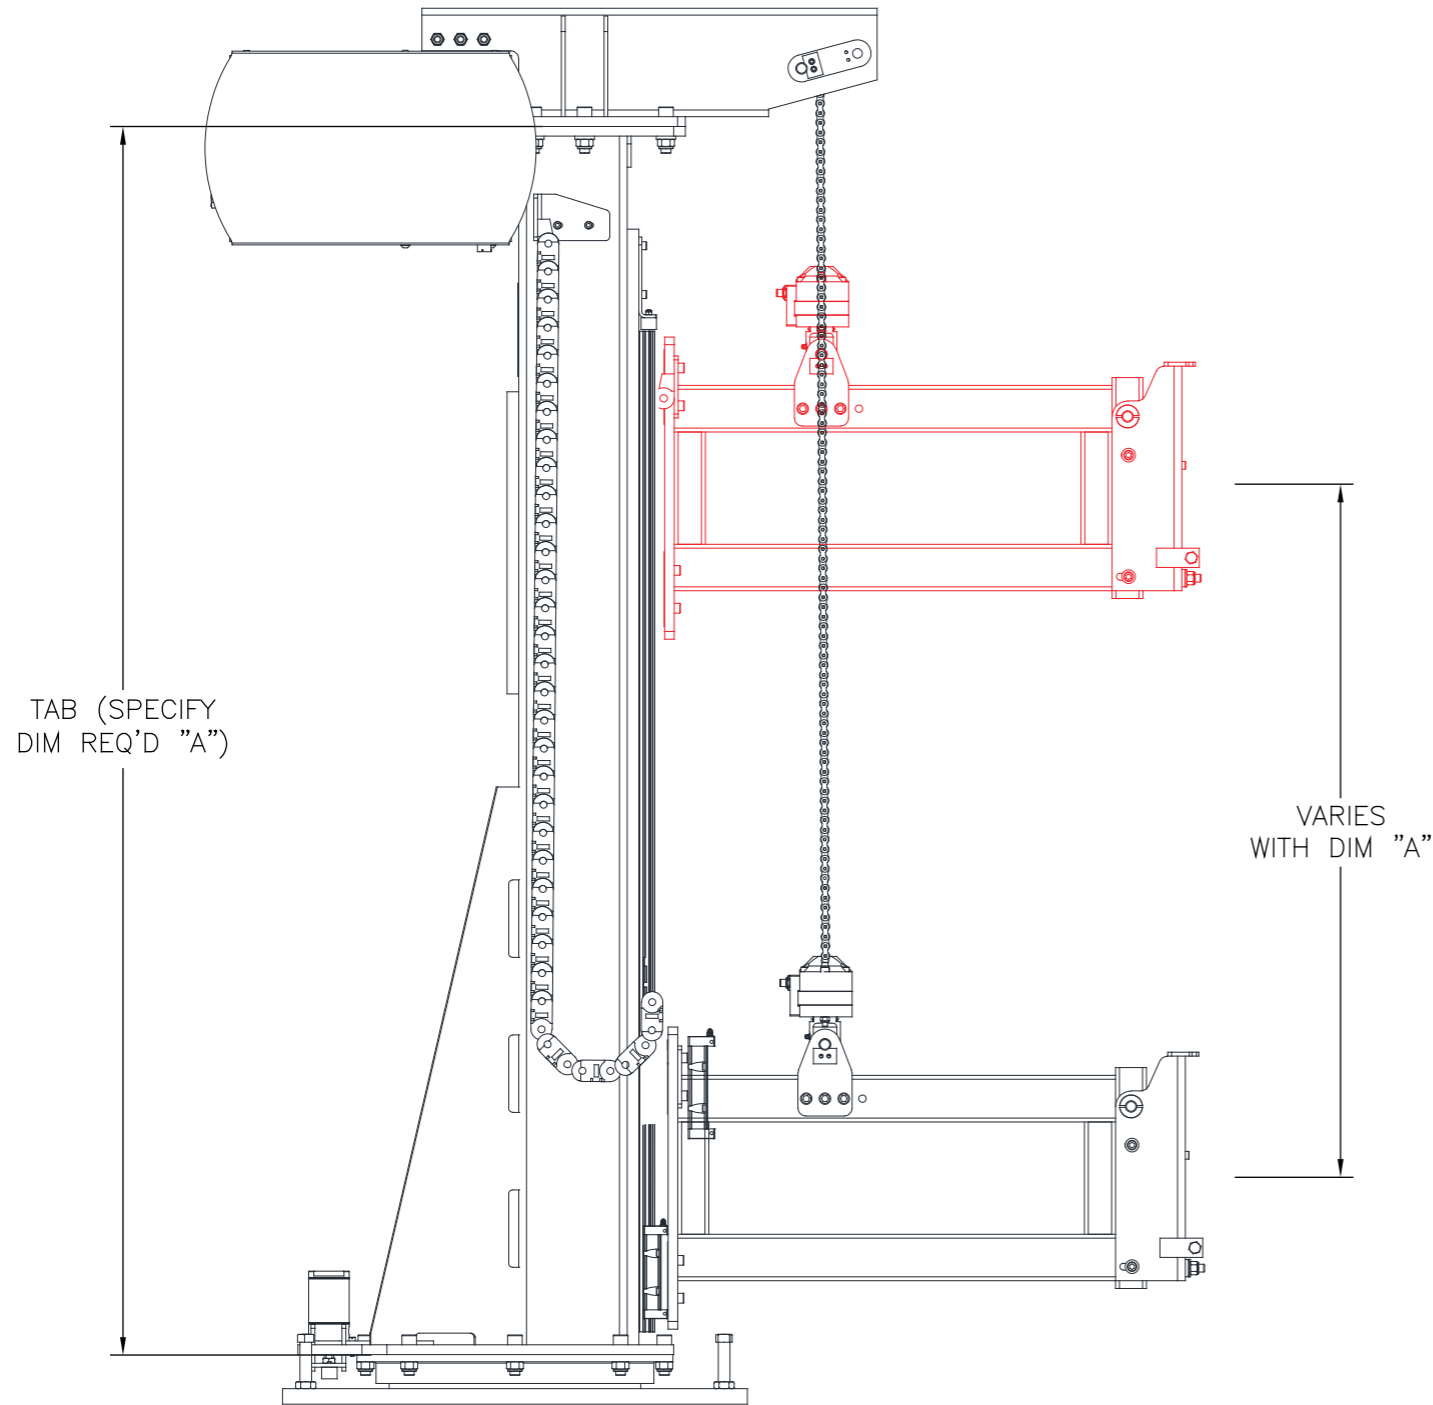

KSHVAAR Series Floor Mounted Vertical Articulating Servo Hoist Roller Arm

Dimension "A" (Vertical Boom Height)

- Vertical boom height and travel varies upon the applications requirements.