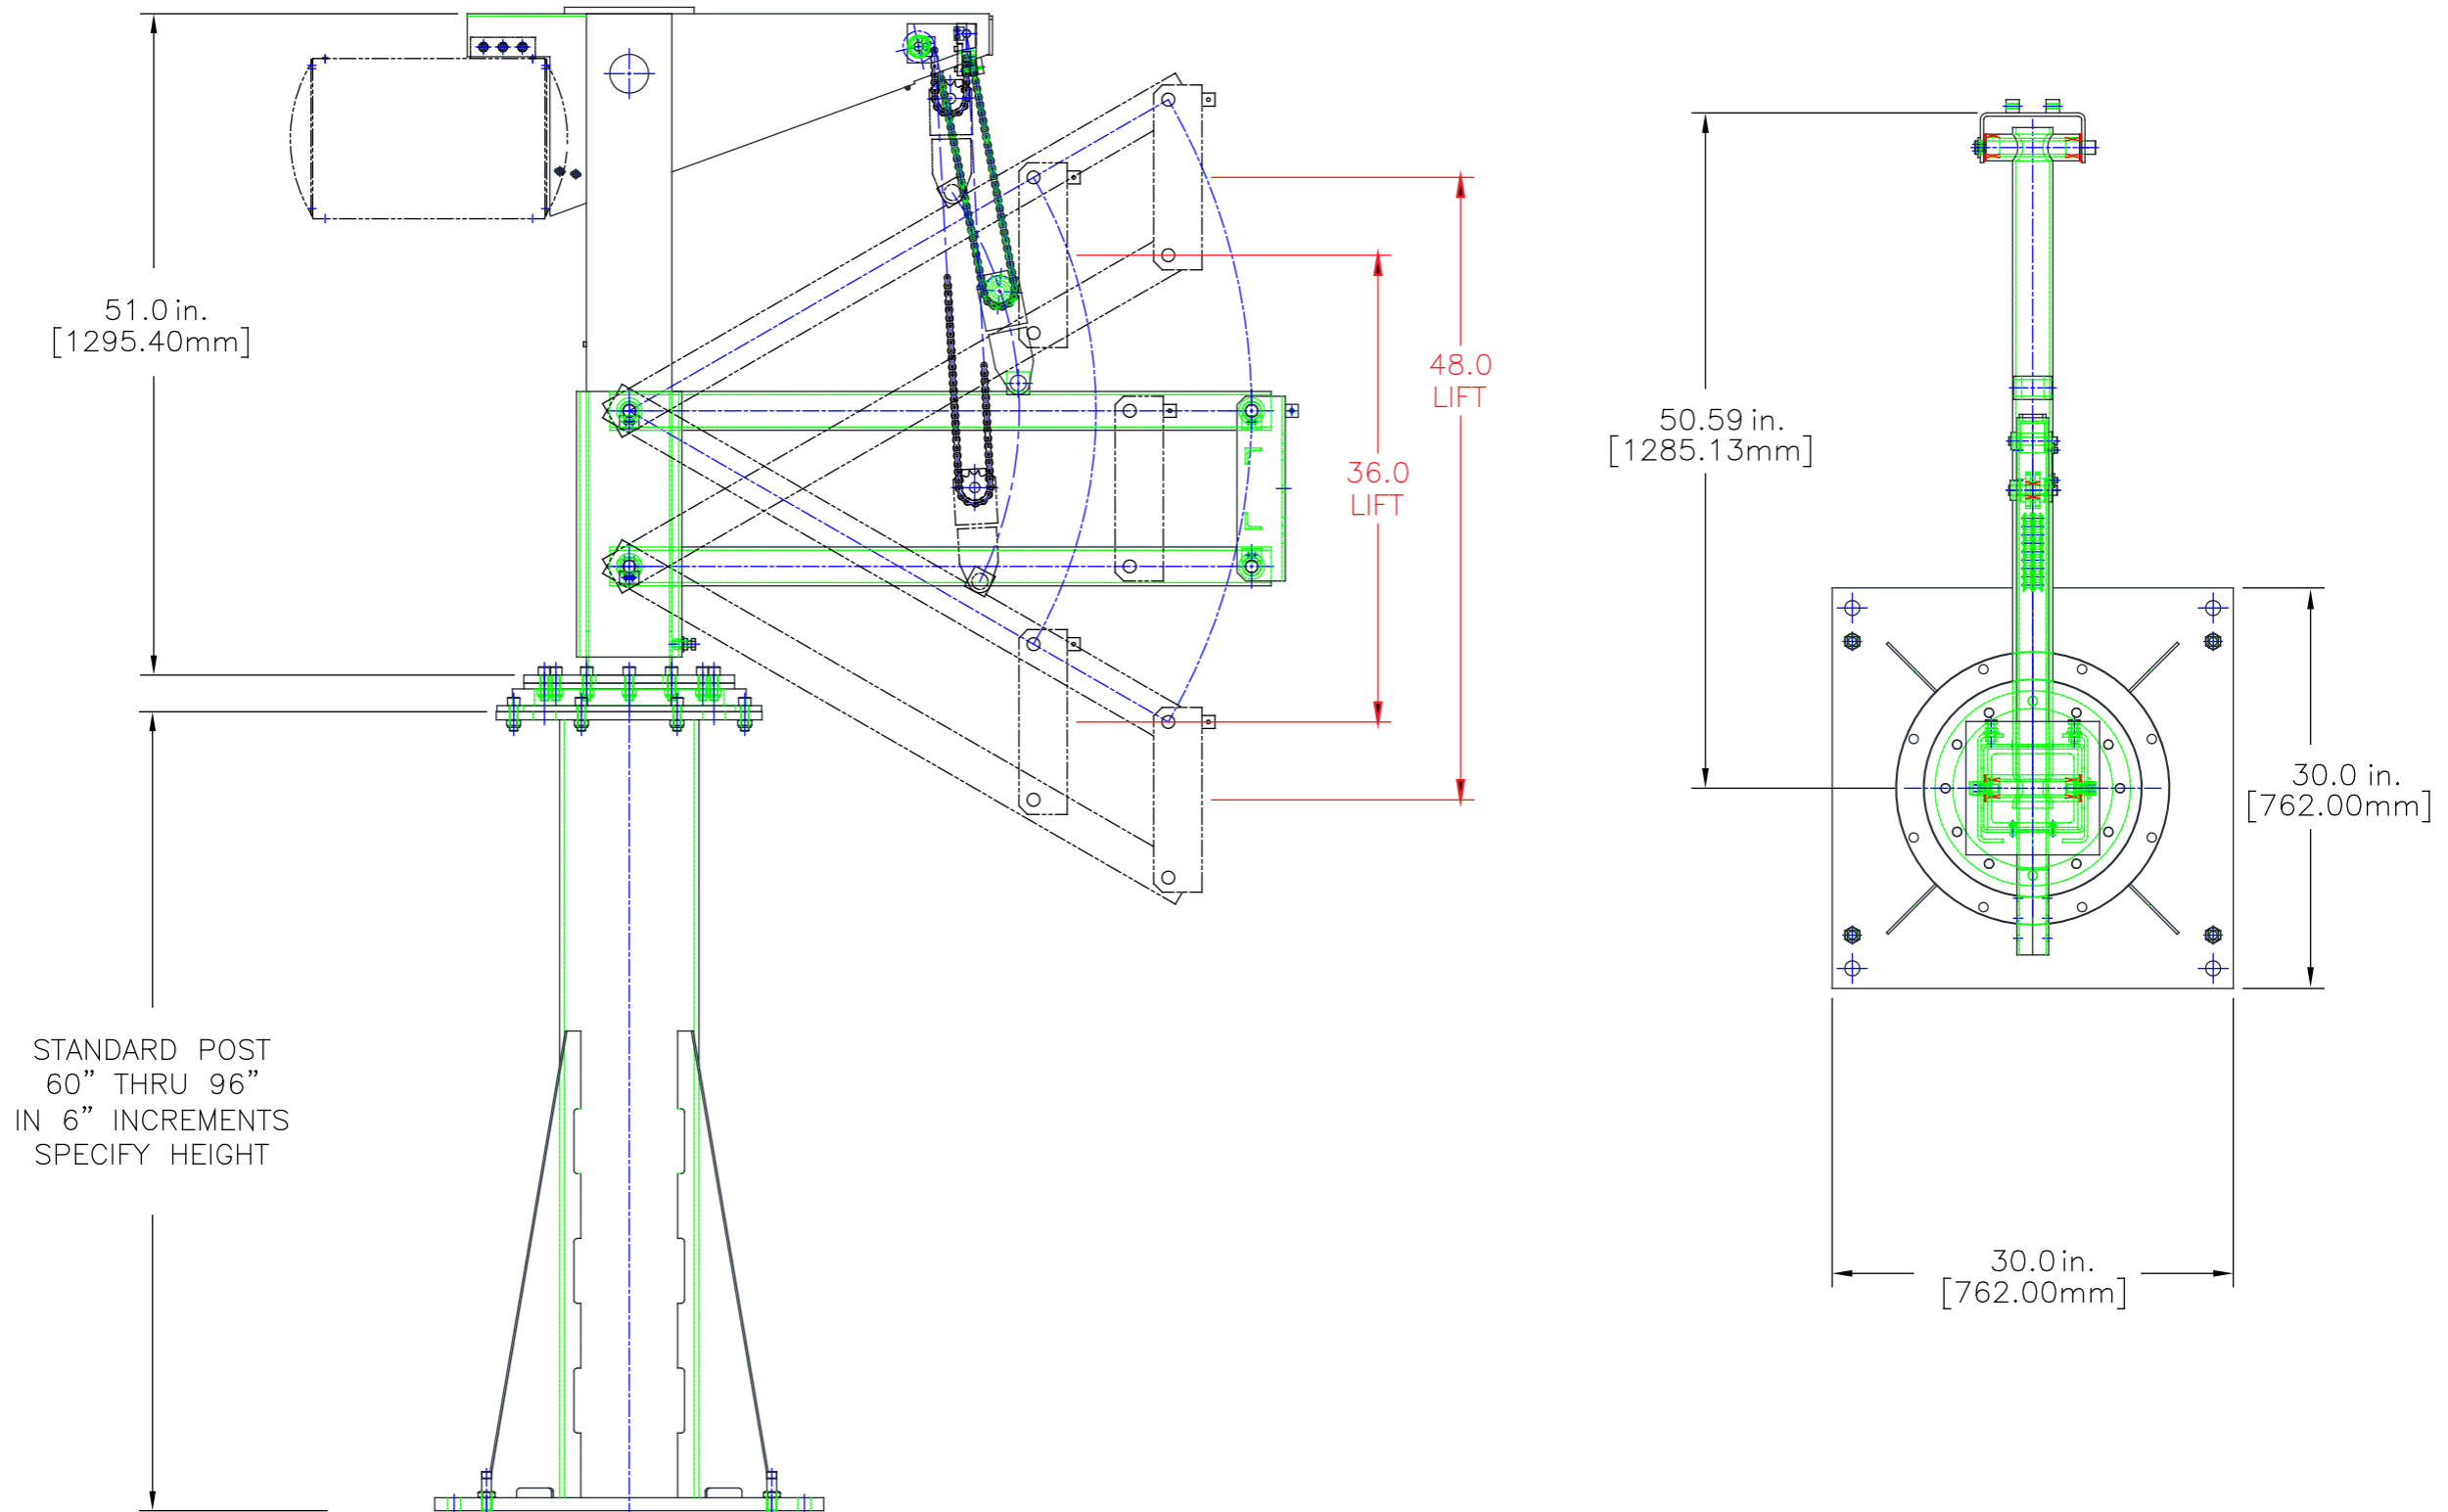

KSHFA Series Floor Mounted Articulating Servo Hoist Arm

Note: Maximum KSHCA reach (48 in.) does not include length of Boom or End Effector.