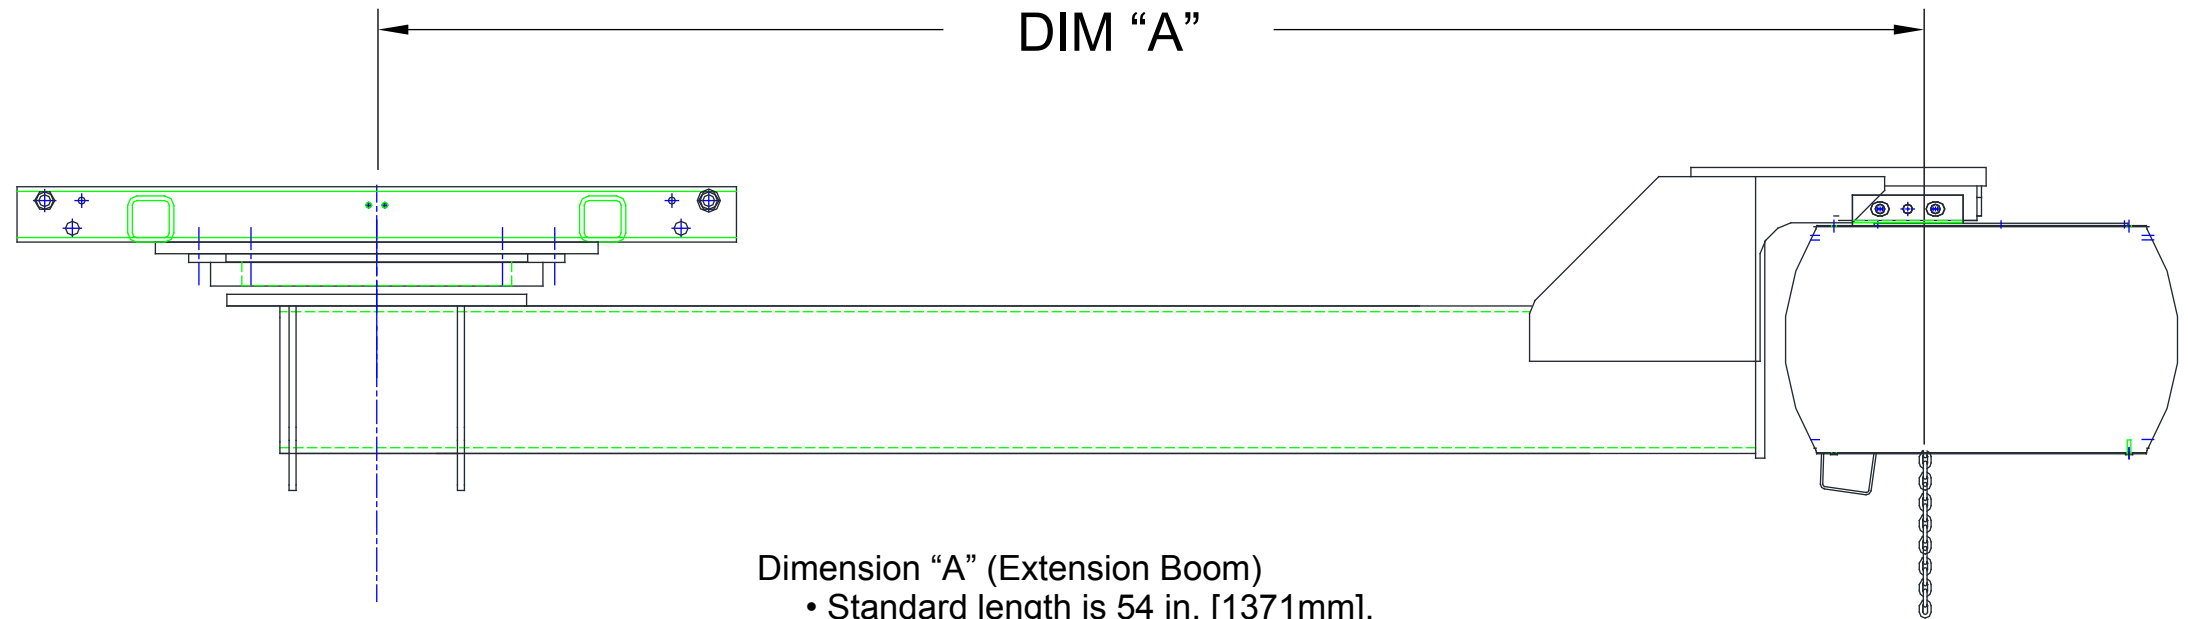

# KSHEB Series Overhead Carriage Mounted Articulating Extension Boom Servo Hoist Arm

Dimension "A" (Extension Boom)

- Standard length is 54 in. [1371mm].
- Smaller lengths are available and considered custom.