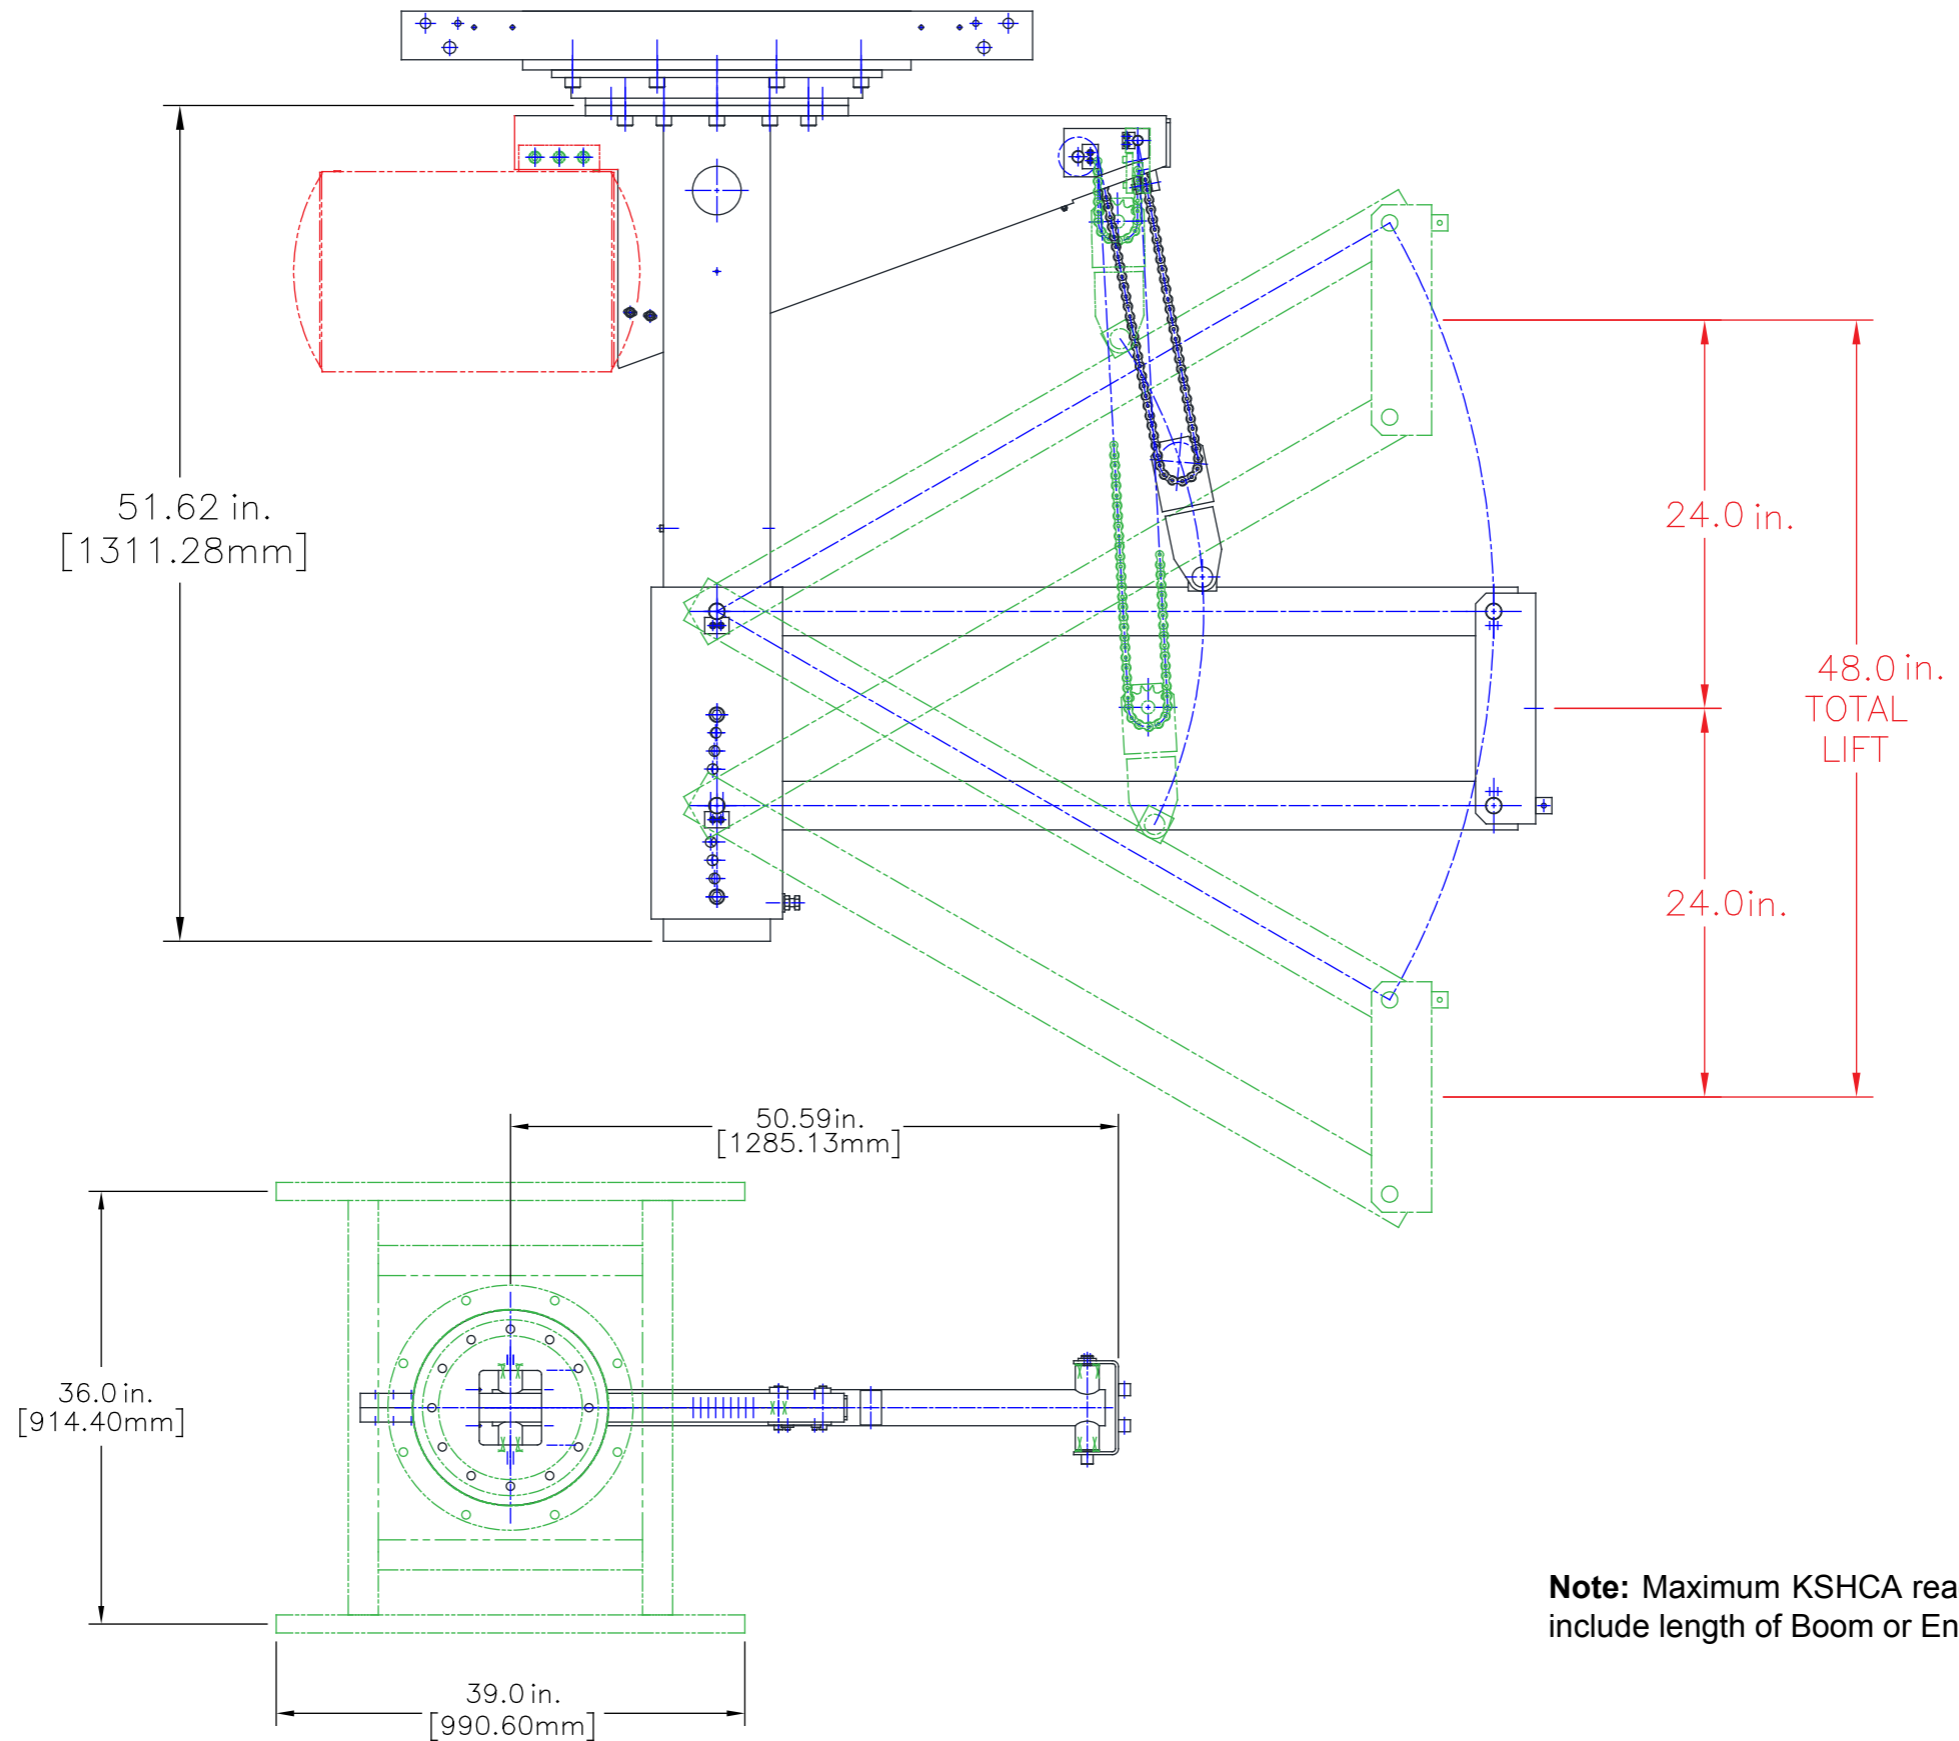

KSHCA Series Overhead Carriage Mounted Articulating Servo Hoist Arm

Note: Maximum KSHCA reach (48 in.) does not include length of Boom or End Effector.