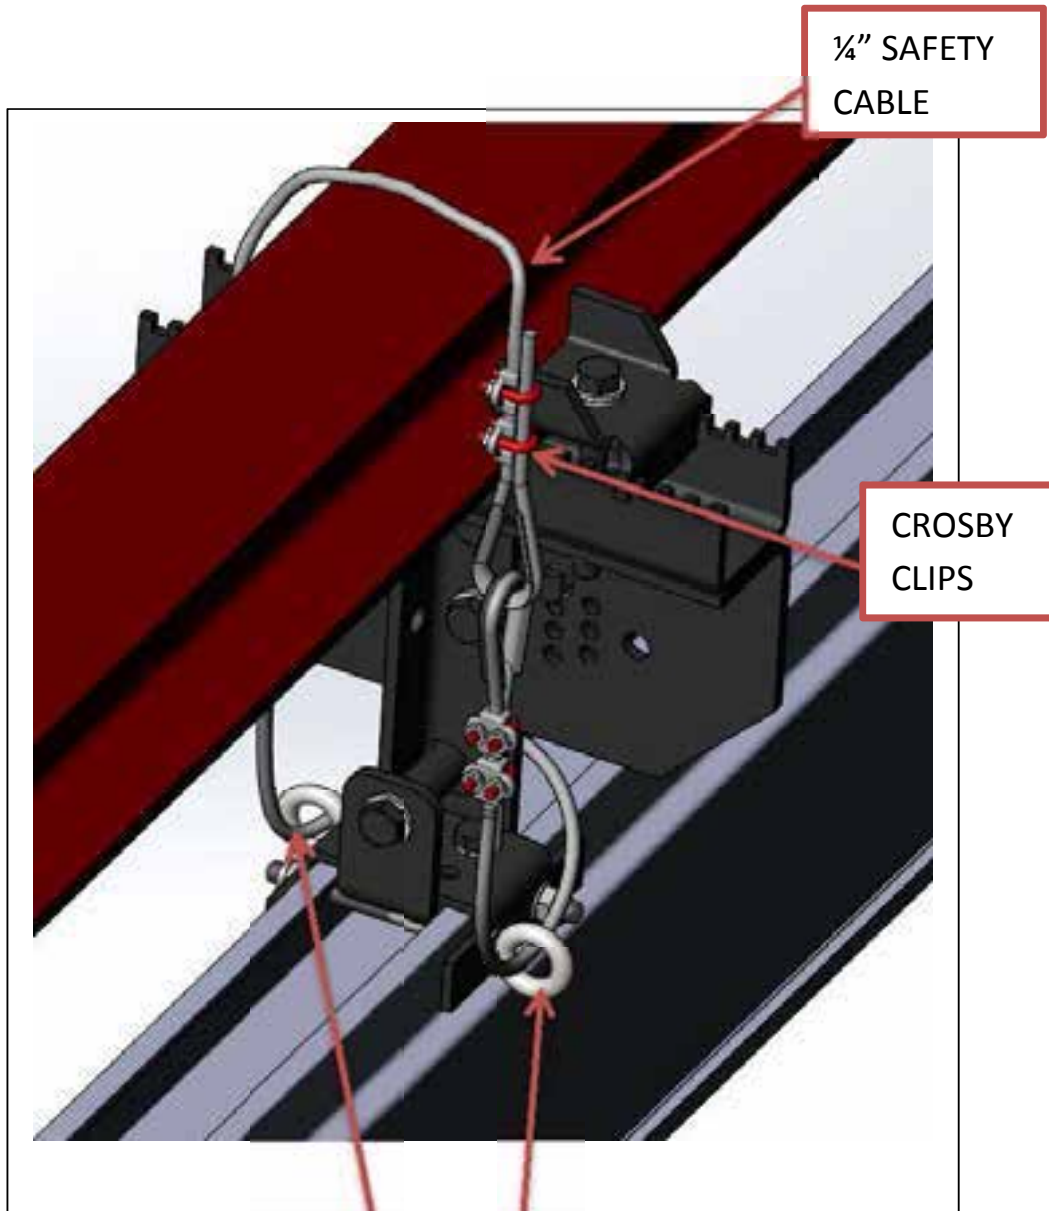

KNIGHT GLOBAL

EYE BOLT SAFETY CABLE PROCEDURE

SAFETY CABLE PART #FDA4133

1/4" SAFETY
CABLE

CROSBY
CLIPS

SAFETY CABLE
LOOPED THRU ROD
ENDS ON EACH SIDE
OF HANGER

KNIGHT GLOBAL

EYE BOLT SAFETY CABLE PROCEDURE

SAFETY CABLE PART #FDA4133

SAFETY CABLE
LOOPEO THRU ROD
ENDS ON EACH SIDE
OF HANGER