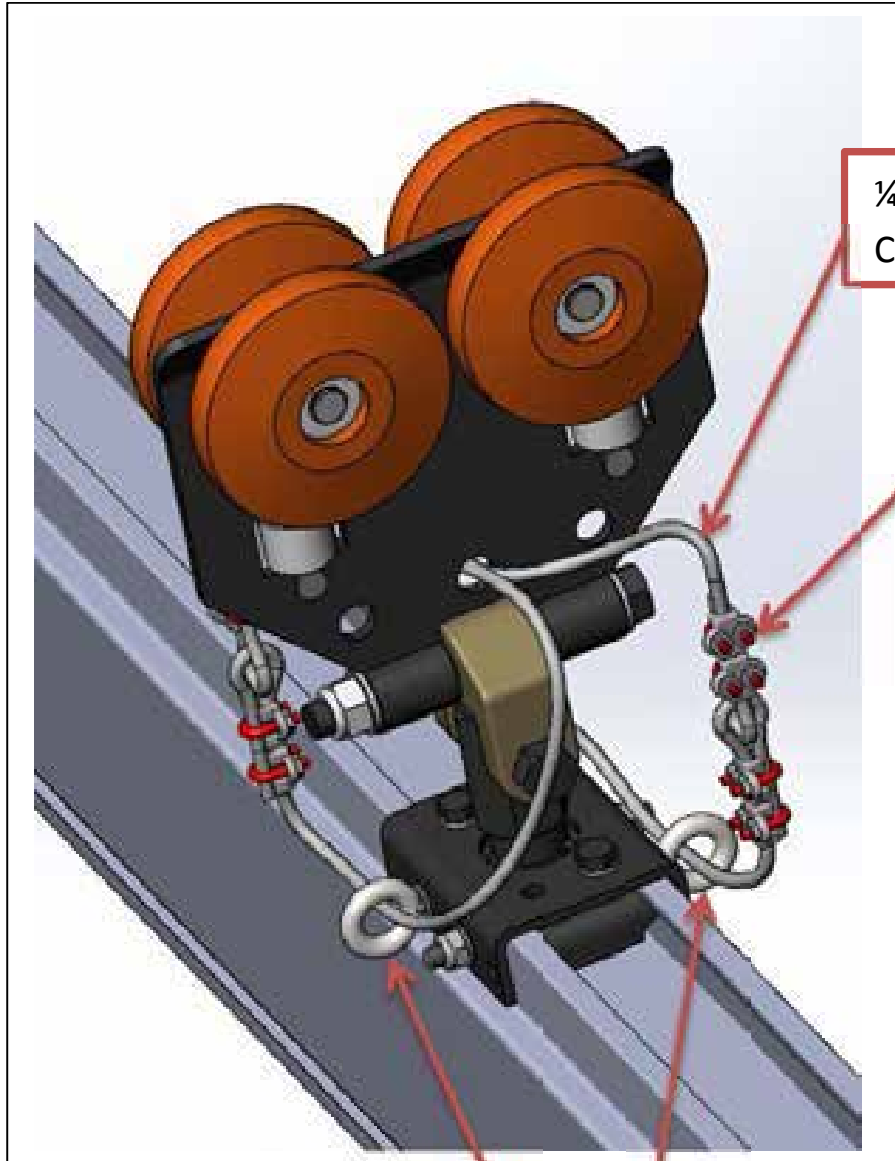

KNIGHT GLOBAL

EYE BOLT SAFETY CABLE PROCEDURE

SAFETY CABLE PART #FDA4133

1/4" SAFETY
CABLE

CROSBY
CLIPS

SAFETY CABLE
LOOPED THRU ROD
ENDS ON EACH SIDE
OF HANGER

KNIGHT GLOBAL

EYE BOLT SAFETY CABLE PROCEDURE

SAFETY CABLE PART #FDA4133

SAFETY CABLE
LOOPEO THRU ROD
ENDS ON EACH SIDE
OF HANGER